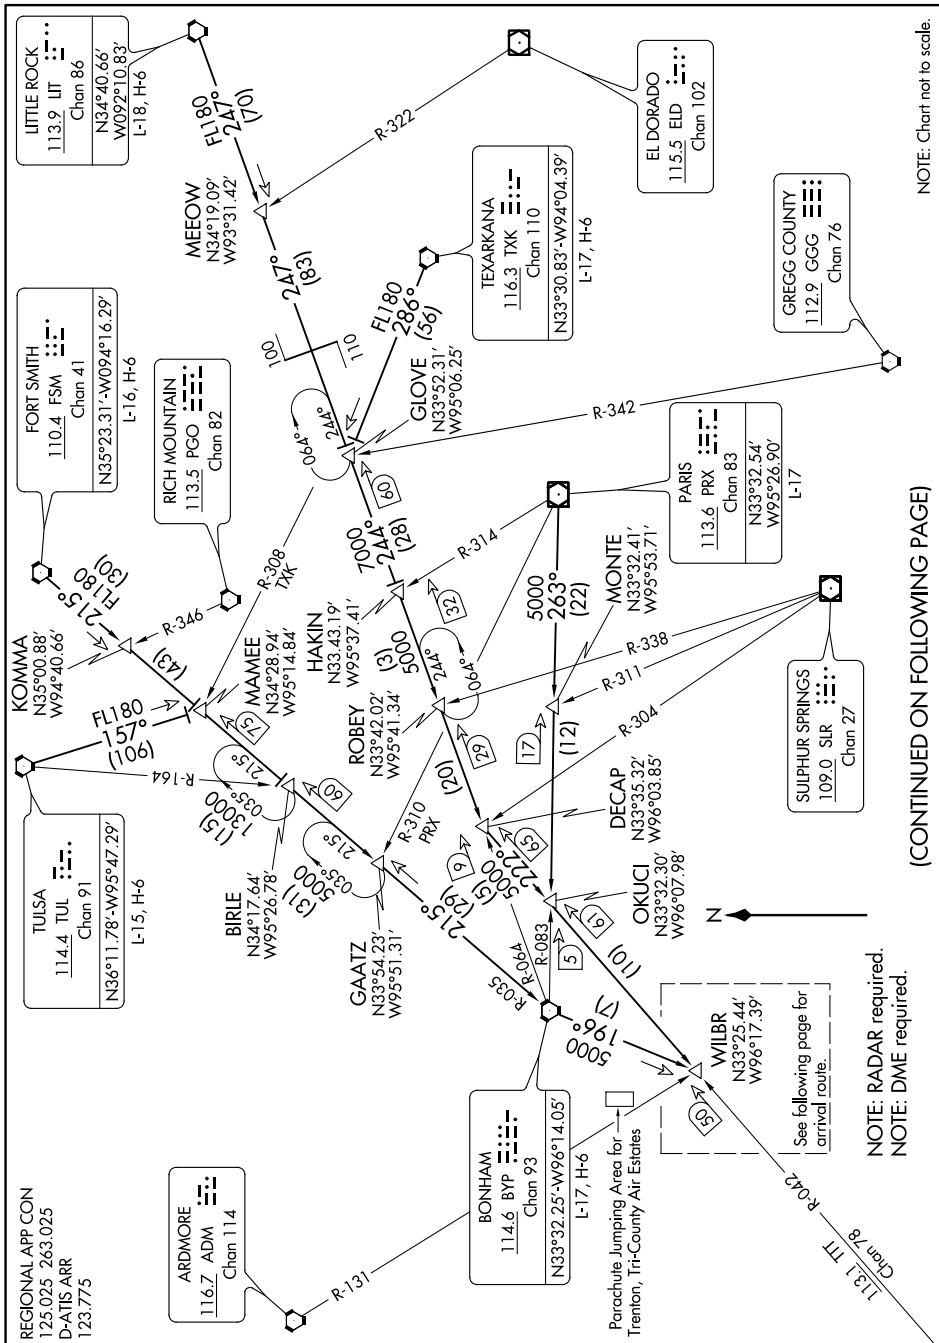

# WILBR SIX ARRIVAL

## Transition Routes

DALLAS-FORT WORTH, TEXAS

SC-2, 25 FEB 2021 to 25 MAR 2021

## Transition Routes

DALLAS-FORT WORTH, TEXAS