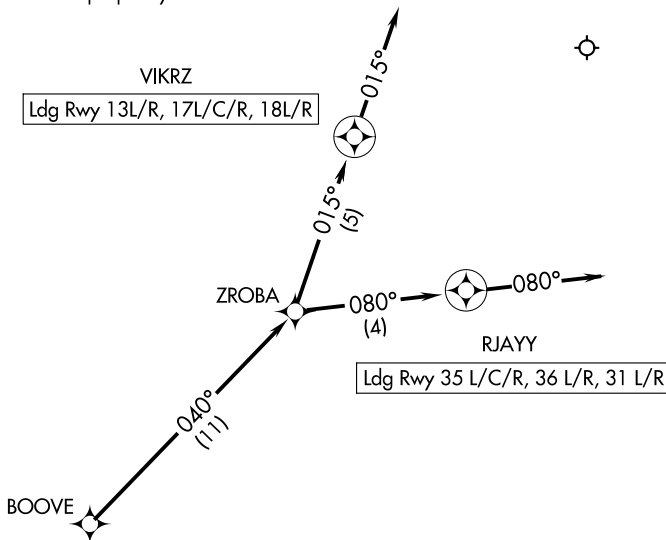

ZROBA ONE ARRIVAL (RNAV) Arrival Route

D-ATIS ARR
123.775
REGIONAL APP CON
119.875 284.65

NOTE: RADAR Required.
NOTE: RNAV 1.
NOTE: DME/DME/IRU or GPS required.
NOTE: Prop and Turboprop only.

NOTE: Chart not to scale.

ARRIVAL ROUTE DESCRIPTION

From BOOVE on track 040° to ZROBA.

Landing RUNWAYS 13L/R, 17L/C/R, 18L/R: From ZROBA on track 015° to VIKRZ, then on track 015°. Expect RADAR vectors to final approach course.

Landing RUNWAYS 35L/C/R, 36L/R, 31L/R: From ZROBA on track 080° to RJAYY, then on track 080°. Expect RADAR vectors to final approach course.