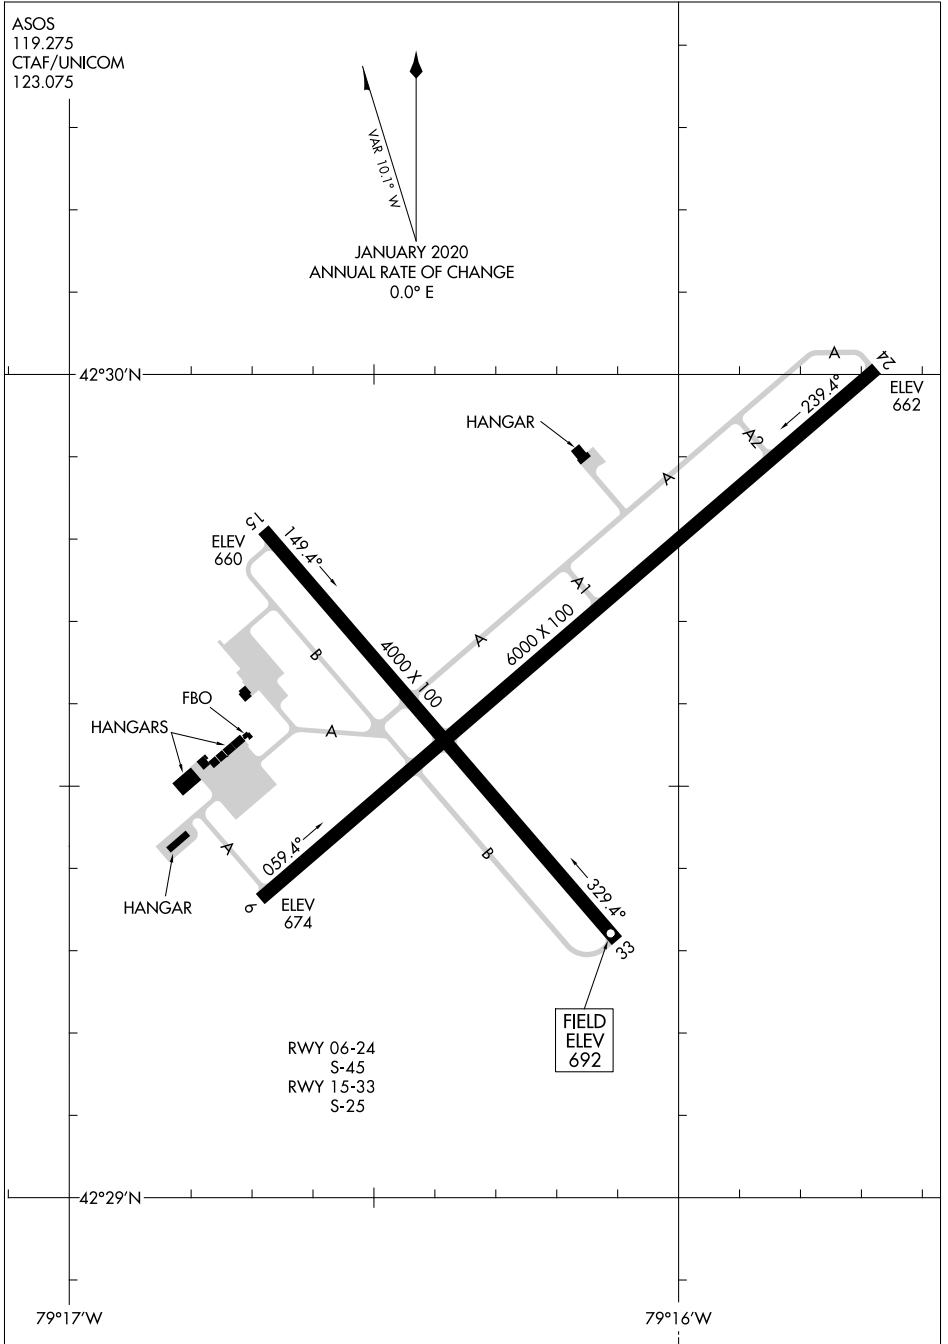

AL-880 (FAA)

ASOS
119.275
CTAF/UNICOM
123.075

MAG. 10.0° W
 JANUARY 2020
 ANNUAL RATE OF CHANGE
 0.0° E

NE-2, 25 FEB 2021 to 25 MAR 2021

NE-2, 25 FEB 2021 to 25 MAR 2021

RWY 06-24
 S-45
 RWY 15-33
 S-25

FIELD
ELEV
692