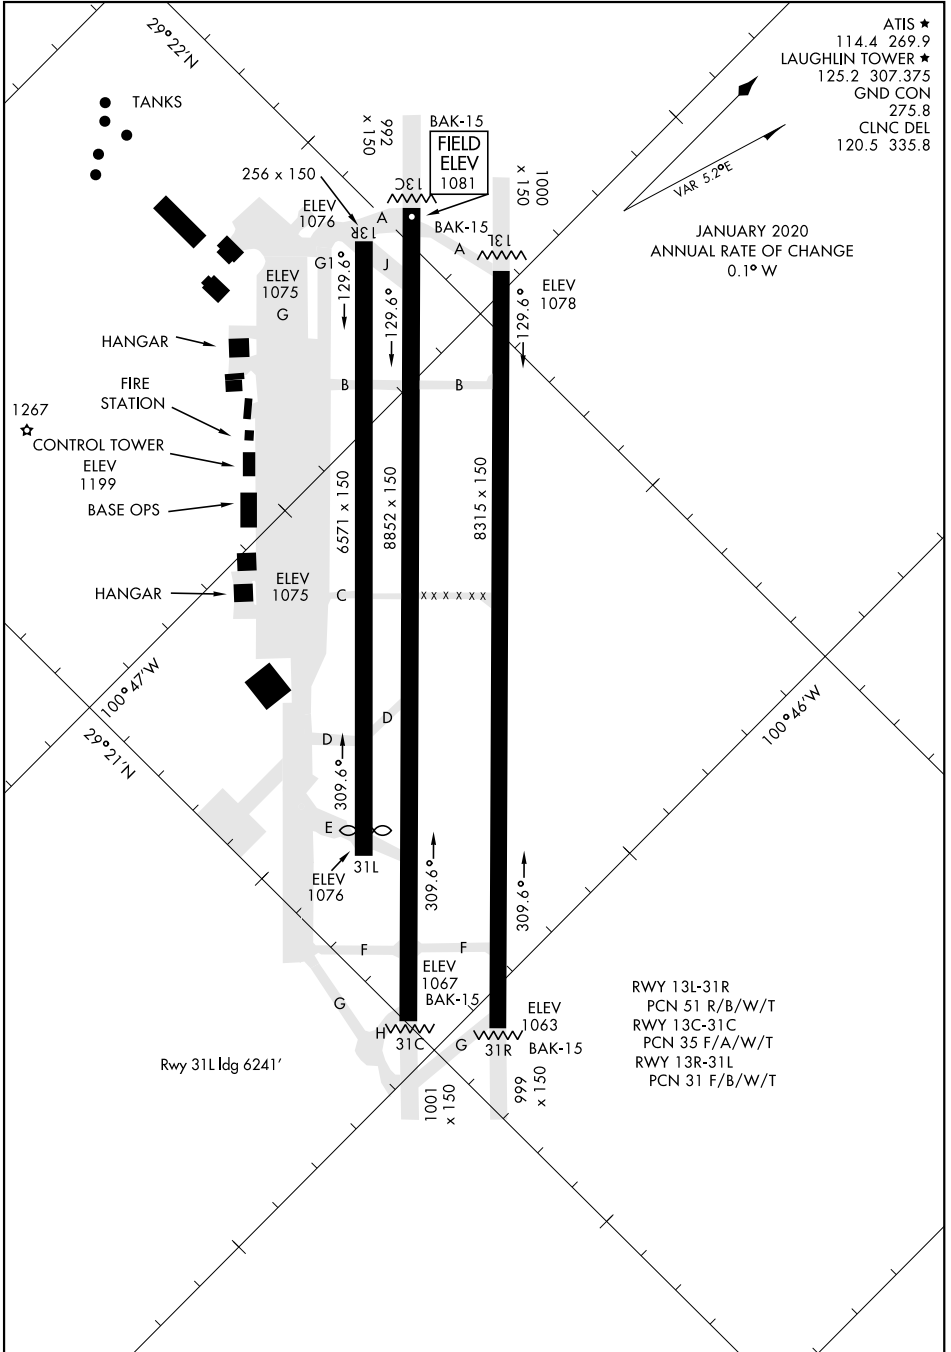

AIRPORT DIAGRAM

AFD-111 [USAF]

LAUGHLIN AFB (KDLF)

DEL RIO, TEXAS

ATIS ★
 114.4 269.9
 LAUGHLIN TOWER ★
 125.2 307.375
 GND CON
 275.8
 CLNC DEL
 120.5 335.8

JANUARY 2020
 ANNUAL RATE OF CHANGE
 0.1°W

RWY 13L-31R
 PCN 51 R/B/W/T
 RWY 13C-31C
 PCN 35 F/A/W/T
 RWY 13R-31L
 PCN 31 F/B/W/T

SC-3, 25 FEB 2021 to 25 MAR 2021

SC-3, 25 FEB 2021 to 25 MAR 2021

AIRPORT DIAGRAM

DEL RIO, TEXAS

LAUGHLIN AFB (KDLF)