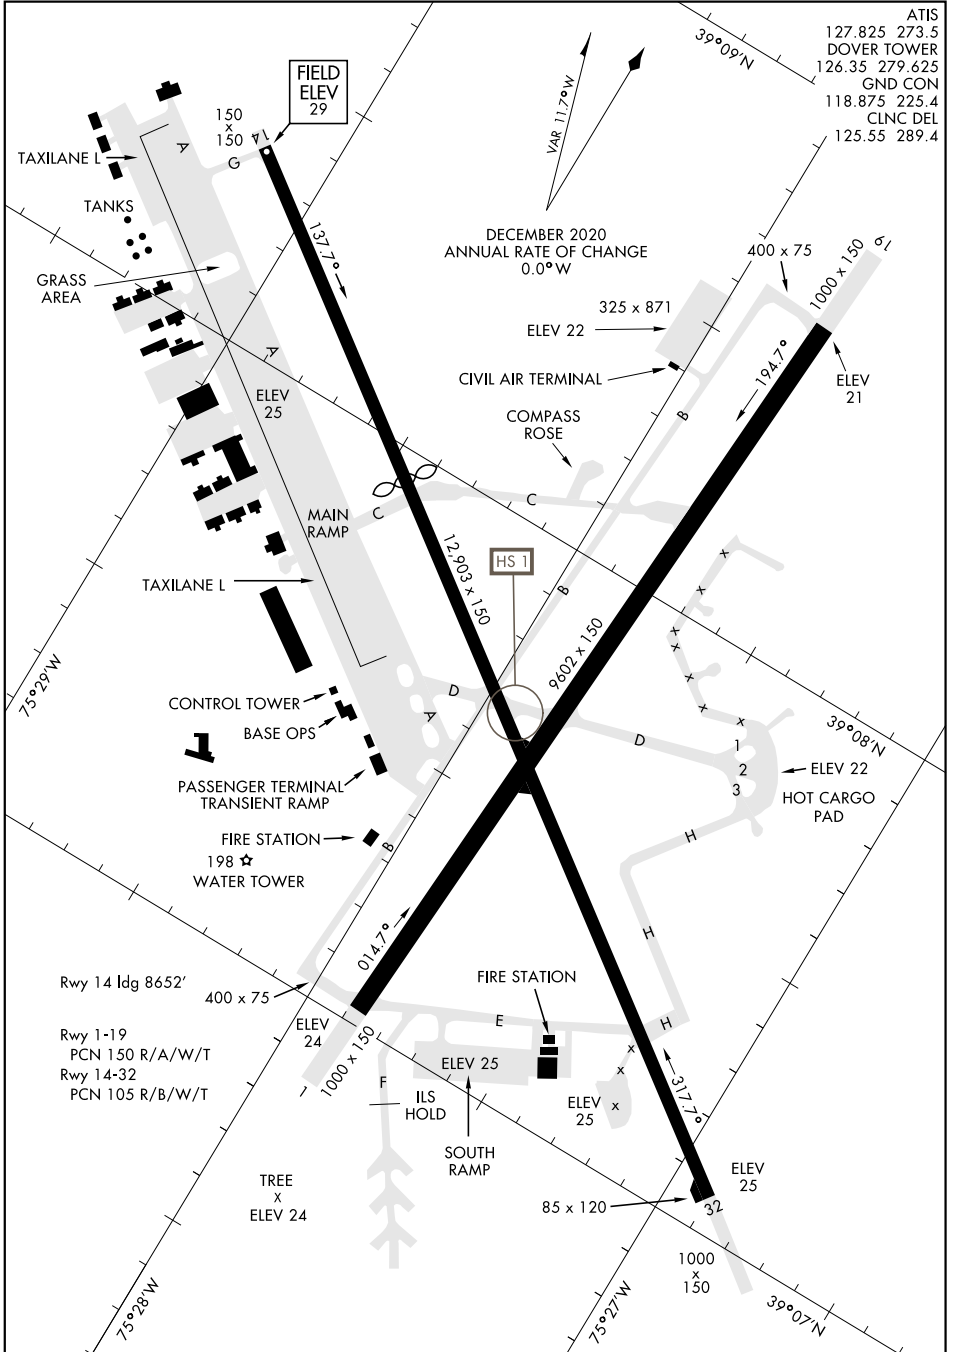

AIRPORT DIAGRAM

AFD-562 [USAF]

DOVER AFB (KDOV)

DOVER, DELAWARE

ATIS	127.825	273.5
DOVER TOWER	126.35	279.625
GND CON	118.875	225.4
CLNC DEL	125.55	289.4

NE-3, 25 FEB 2021 to 25 MAR 2021

NE-3, 25 FEB 2021 to 25 MAR 2021

AIRPORT DIAGRAM

DOVER, DELAWARE

DOVER AFB (KDOV)