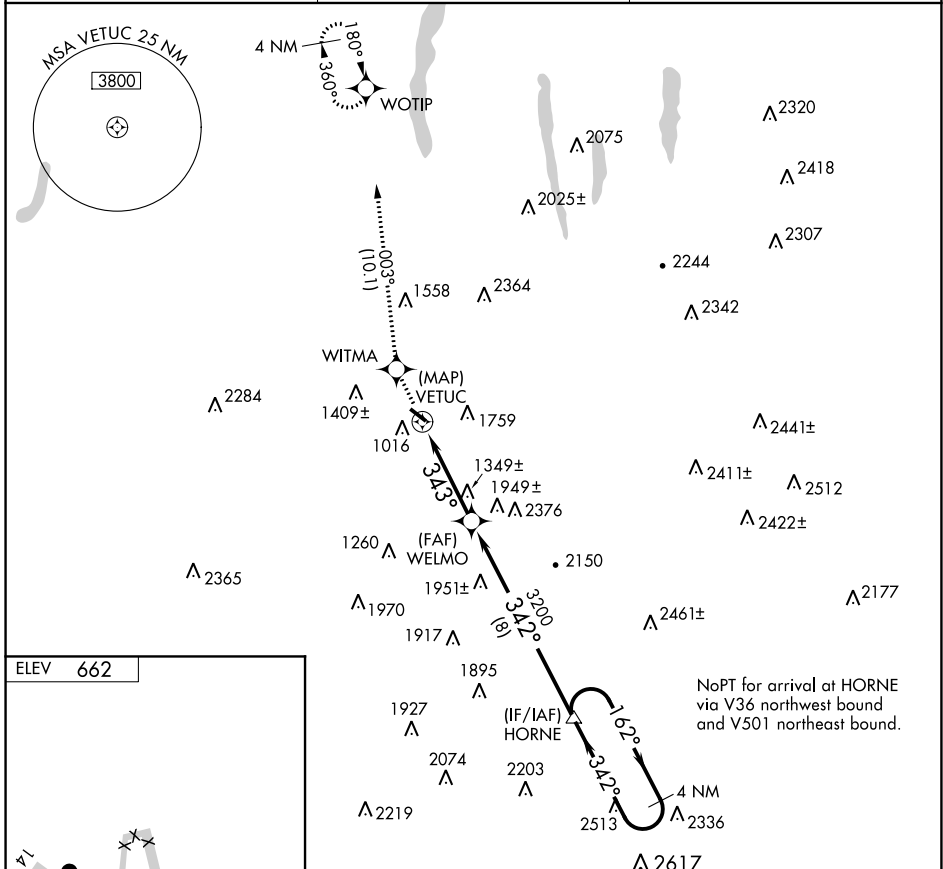

APP CRS 343°	Rwy Idg TDZE Apt Elev	N/A N/A 662
------------------------	-----------------------------	--

RNAV (GPS)-A

DANSVILLE MUNI (DSV)

⚠ DME/DME RNP-0.3 NA. Procedure NA at night.
⚠ If local altimeter setting not received, use Greater Rochester Intl altimeter setting and increase all MDAs 100 feet.

MISSED APPROACH: Climb to 3300 direct WITMA and via 003° track to WOTIP and hold.

ASOS 118.325	ROCHESTER APP CON 123.7 322.3	UNICOM 123.0 (CTAF) 📻
------------------------	---	--

CATEGORY	A	B	C	D
CIRCLING	1960-1¼ 1298 (1300-1¼)	2120-1½ 1458 (1500-1½)	2120-3 1458 (1500-3)	NA

NE-2, 25 FEB 2021 to 25 MAR 2021

NE-2, 25 FEB 2021 to 25 MAR 2021