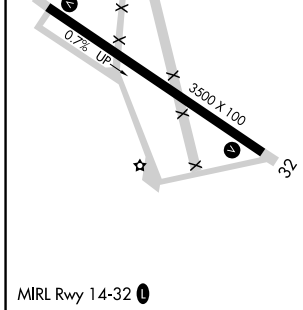

APP CRS 343°	Rwy Idg TDZE Apt Elev	N/A N/A 662
------------------------	-----------------------------	--

RNAV (GPS)-A

DANSVILLE MUNI (DSV)

⚠ DME/DME RNP-0.3 NA. Procedure NA at night.
⚠ If local altimeter setting not received, use Greater Rochester Intl altimeter setting and increase all MDAs 100 feet.

MISSED APPROACH: Climb to 3300 direct WITMA and via 003° track to WOTIP and hold.

ASOS 118.325	ROCHESTER APP CON 123.7 322.3	UNICOM 123.0 (CTAF) 📻
------------------------	---	--

CATEGORY	A	B	C	D
CIRCLING	1960-1¼ 1298 (1300-1¼)	2120-1½ 1458 (1500-1½)	2120-3 1458 (1500-3)	NA