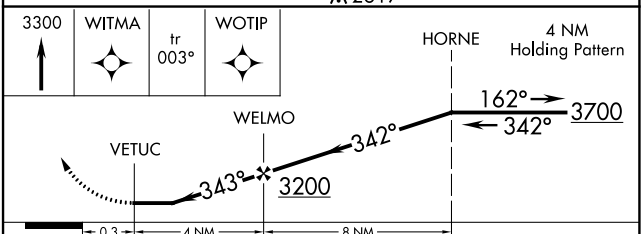

APP CRS 343°	Rwy Idg TDZE Apt Elev	N/A N/A 662
------------------------	-----------------------------	--

RNAV (GPS)-A

DANSVILLE MUNI (DSV)

⚠ DME/DME RNP-0.3 NA. Procedure NA at night.
⚠ If local altimeter setting not received, use Greater Rochester Intl altimeter setting and increase all MDAs 100 feet.

MISSED APPROACH: Climb to 3300 direct WITMA and via 003° track to WOTIP and hold.

ASOS 118.325	ROCHESTER APP CON 123.7 322.3	UNICOM 123.0 (CTAF) 📻
------------------------	---	--

CATEGORY	A	B	C	D
CIRCLING	1960-1¼ 1298 (1300-1¼)	2120-1½ 1458 (1500-1½)	2120-3 1458 (1500-3)	NA