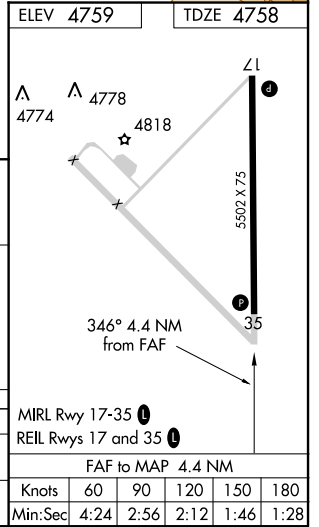

VORTAC DTA 116.1 Chan 108	APP CRS 346°	Rwy Idg TDZE Apt Elev	5502 4758 4759
---	------------------------	-----------------------------	---

VOR RWY 35

DELTA MUNI (DTA)

NA If local altimeter setting not received, procedure NA.

MISSED APPROACH: Climbing right turn to 9600 direct DTA VORTAC and hold, continue climb-in-hold to 9600.

AWOS-3 127.75	SALT LAKE CENTER 127.825 239.025	UNICOM 122.8 (CTAF)
-------------------------	--	-------------------------------

CATEGORY	A	B	C	D
S-35	5500-1 742 (800-1)	5500-1½ 742 (800-1½)	5500-2¼ 742 (800-2¼)	5500-2½ 742 (800-2½)
CIRCLING	5500-1 741 (800-1)	5500-1½ 741 (800-1½)	5500-2¼ 741 (800-2¼)	5500-2½ 741 (800-2½)

SW-4, 25 FEB 2021 to 25 MAR 2021