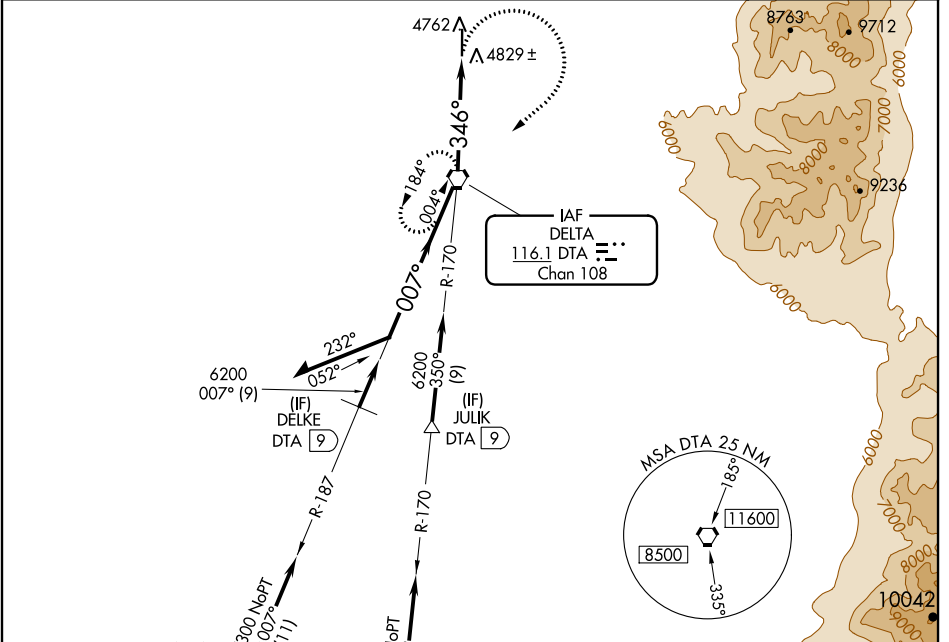

VORTAC DTA 116.1 Chan 108	APP CRS 346°	Rwy Idg TDZE Apt Elev	5502 4758 4759
---	------------------------	-----------------------------	---

VOR RWY 35

DELTA MUNI (DTA)

NA If local altimeter setting not received, procedure NA.

MISSED APPROACH: Climbing right turn to 9600 direct DTA VORTAC and hold, continue climb-in-hold to 9600.

AWOS-3 127.75	SALT LAKE CENTER 127.825 239.025	UNICOM 122.8 (CTAF)
-------------------------	--	-------------------------------

CATEGORY	A	B	C	D
S-35	5500-1 742 (800-1)	5500-1½ 742 (800-1½)	5500-2¼ 742 (800-2¼)	5500-2½ 742 (800-2½)
CIRCLING	5500-1 741 (800-1)	5500-1½ 741 (800-1½)	5500-2¼ 741 (800-2¼)	5500-2½ 741 (800-2½)

SW-4, 25 FEB 2021 to 25 MAR 2021

SW-4, 25 FEB 2021 to 25 MAR 2021