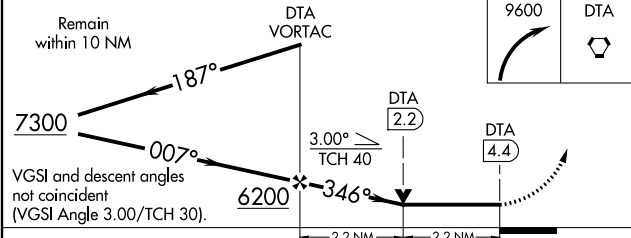

VORTAC DTA 116.1 Chan 108	APP CRS 346°	Rwy Idg TDZE Apt Elev	5502 4758 4759
---	------------------------	-----------------------------	---

VOR RWY 35

DELTA MUNI (DTA)

NA If local altimeter setting not received, procedure NA.

MISSED APPROACH: Climbing right turn to 9600 direct DTA VORTAC and hold, continue climb-in-hold to 9600.

AWOS-3 127.75	SALT LAKE CENTER 127.825 239.025	UNICOM 122.8 (CTAF)
-------------------------	--	-------------------------------

CATEGORY	A	B	C	D
S-35	5500-1 742 (800-1)	5500-1½ 742 (800-1½)	5500-2¼ 742 (800-2¼)	5500-2½ 742 (800-2½)
CIRCLING	5500-1 741 (800-1)	5500-1½ 741 (800-1½)	5500-2¼ 741 (800-2¼)	5500-2½ 741 (800-2½)

SW-4, 25 FEB 2021 to 25 MAR 2021