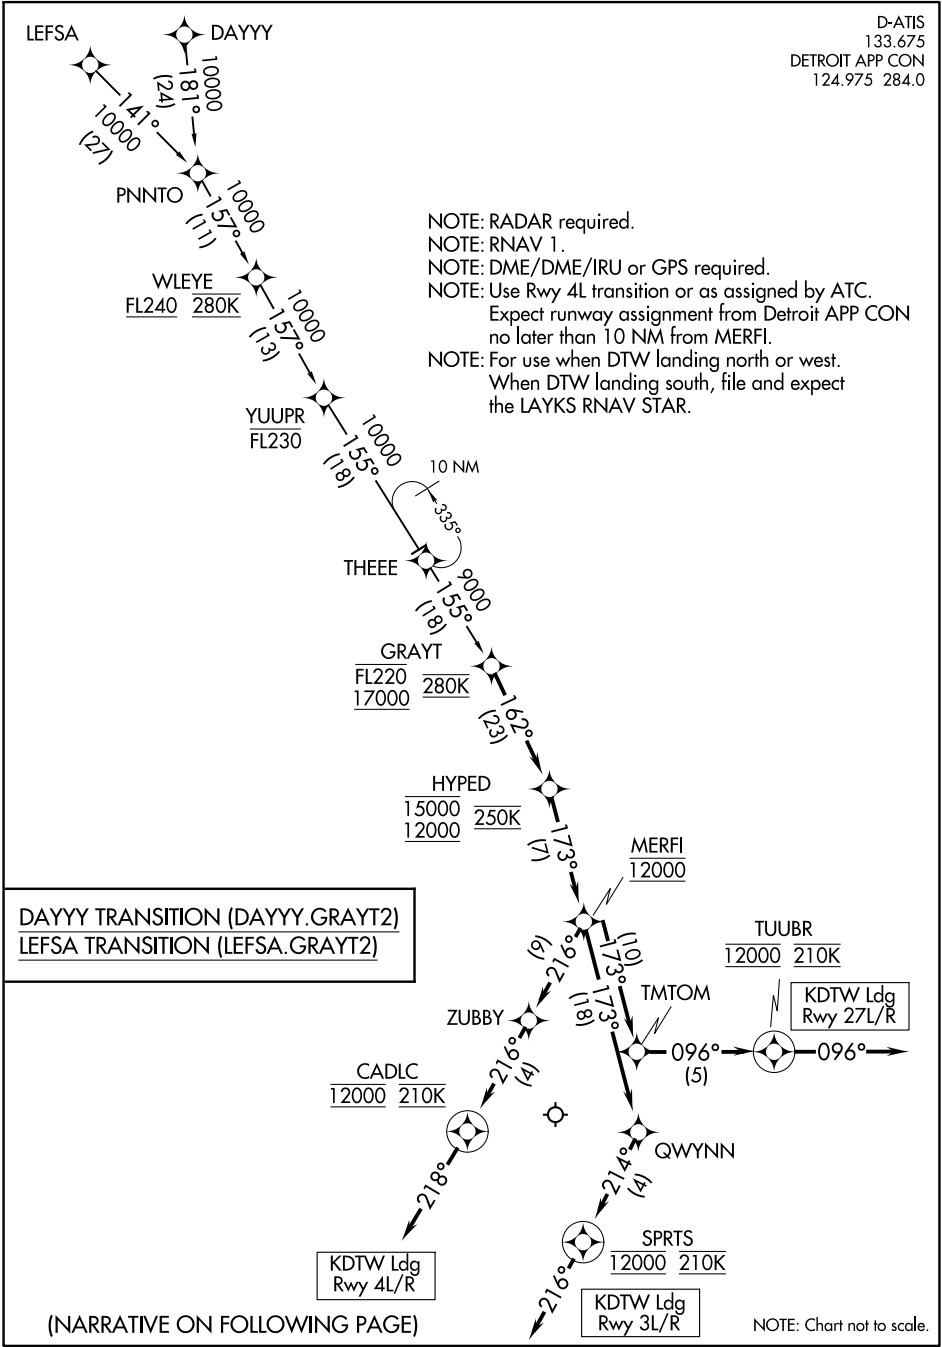

GRAYT TWO ARRIVAL (RNAV)

DETROIT METROPOLITAN WAYNE COUNTY (DTW)

DETROIT, MICHIGAN

D-ATIS
133.675
DETROIT APP CON
124.975 284.0

EC-1, 25 FEB 2021 to 25 MAR 2021

EC-1, 25 FEB 2021 to 25 MAR 2021

(NARRATIVE ON FOLLOWING PAGE)

NOTE: Chart not to scale.

GRAYT TWO ARRIVAL (RNAV)

(GRAYT.GRAYT2) 10OCT19

DETROIT, MICHIGAN

DETROIT METROPOLITAN WAYNE COUNTY (DTW)