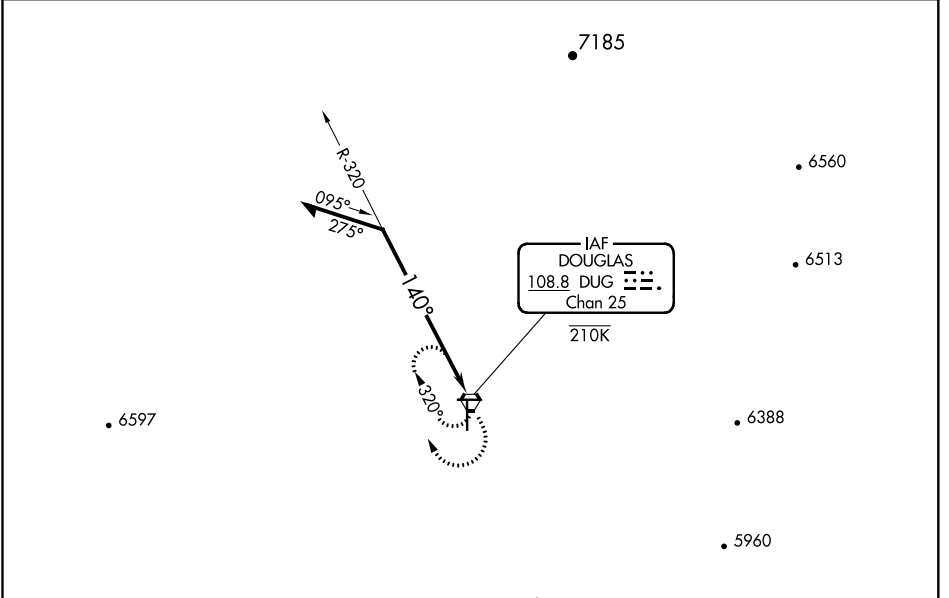

VORTAC DUG 108.8 Chan 25	APP CRS 140°	Rwy Idg TDZE Apt Elev	6430 4125 4150
---------------------------------------	------------------------	-----------------------------	---

VOR RWY 17

BISBEE-DOUGLAS INTL (DUG)

▽ MISSED APPROACH: Climbing right turn to 8000 in DUG VORTAC holding pattern.

ASOS 119.275	ALBUQUERQUE CENTER 134.45 327.15	UNICOM 123.0 (CTAF) 0
------------------------	--	--

CATEGORY	A	B	C	D
S-17	4900-1 775 (800-1)	4900-1¼ 775 (800-1¼)	NA	
CIRCLING	4900-1 750 (800-1)	4900-1¼ 750 (800-1¼)	4900-2½	750 (800-2½)

SW-4, 25 FEB 2021 to 25 MAR 2021

SW-4, 25 FEB 2021 to 25 MAR 2021