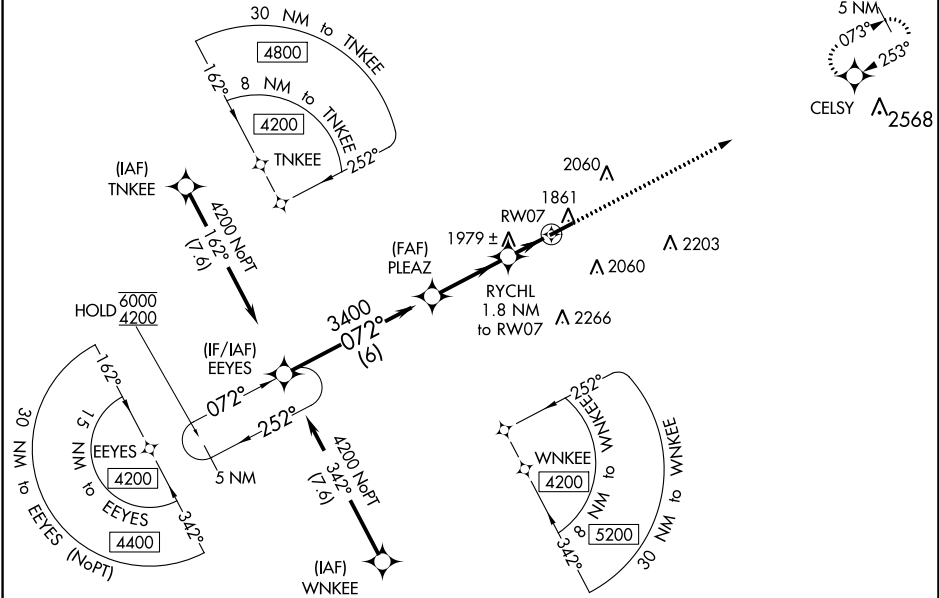

WAAS CH 82116 W07A	APP CRS 072°	Rwy Idg TDZE Apt Elev	5503 1817 1817
--	------------------------	-----------------------------	---

RNAV (GPS) RWY 7

DUBOIS RGNL (DUJ)

RNP APCH.

⚠ Circling NA for Cat D south of Rwy 7-25. For uncompensated Baro-VNAV systems, LNAV/VNAV NA below -21°C or above 54°C.

MISSED APPROACH: Climb to 4200 direct CELSY and hold.

ASOS 119.025	CLEVELAND CENTER 126.725 291.65	UNICOM 123.0 (CTAF) 0
------------------------	---	---------------------------------

NE-4, 25 FEB 2021 to 25 MAR 2021

NE-4, 25 FEB 2021 to 25 MAR 2021

ELEV 1817	D TDZE 1817
-----------	--------------------

CATEGORY	A	B	C	D
LPV DA		2017-3/4	200 (200-3/4)	
LNAV/VNAV DA		2160-1	343 (400-1)	
LNAV MDA	2240-1	423 (500-1)	2240-1 1/4	423 (500-1 1/4)
C CIRCLING	2320-1 503 (600-1)	2360-1 543 (600-1)	2380-1 1/2 563 (600-1 1/2)	2400-2 583 (600-2)

072° to RWY 7

HIRL Rwy 7-25 **0**
REL Rwy 7 **0**