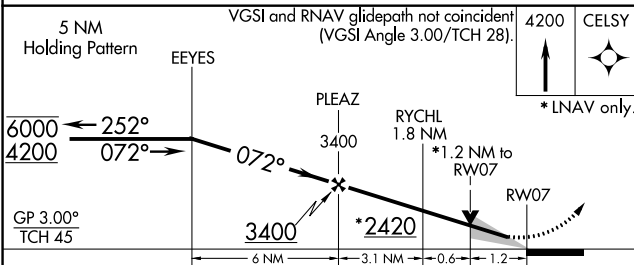

MISSED APPROACH: Climb to 4200 direct CELSY and hold.

ASOS 119.025	CLEVELAND CENTER 126.725 291.65	UNICOM 123.0 (CTAF) 0
------------------------	---	---------------------------------

NE-4, 25 FEB 2021 to 25 MAR 2021

NE-4, 25 FEB 2021 to 25 MAR 2021

ELEV 1817	D TDZE 1817
-----------	--------------------

CATEGORY	A	B	C	D
LPV DA		2017-3/4	200 (200-3/4)	
LNAV/VNAV DA		2160-1	343 (400-1)	
LNAV MDA	2240-1	423 (500-1)	2240-1 1/4	423 (500-1 1/4)
C CIRCLING	2320-1 503 (600-1)	2360-1 543 (600-1)	2380-1 1/2 563 (600-1 1/2)	2400-2 583 (600-2)