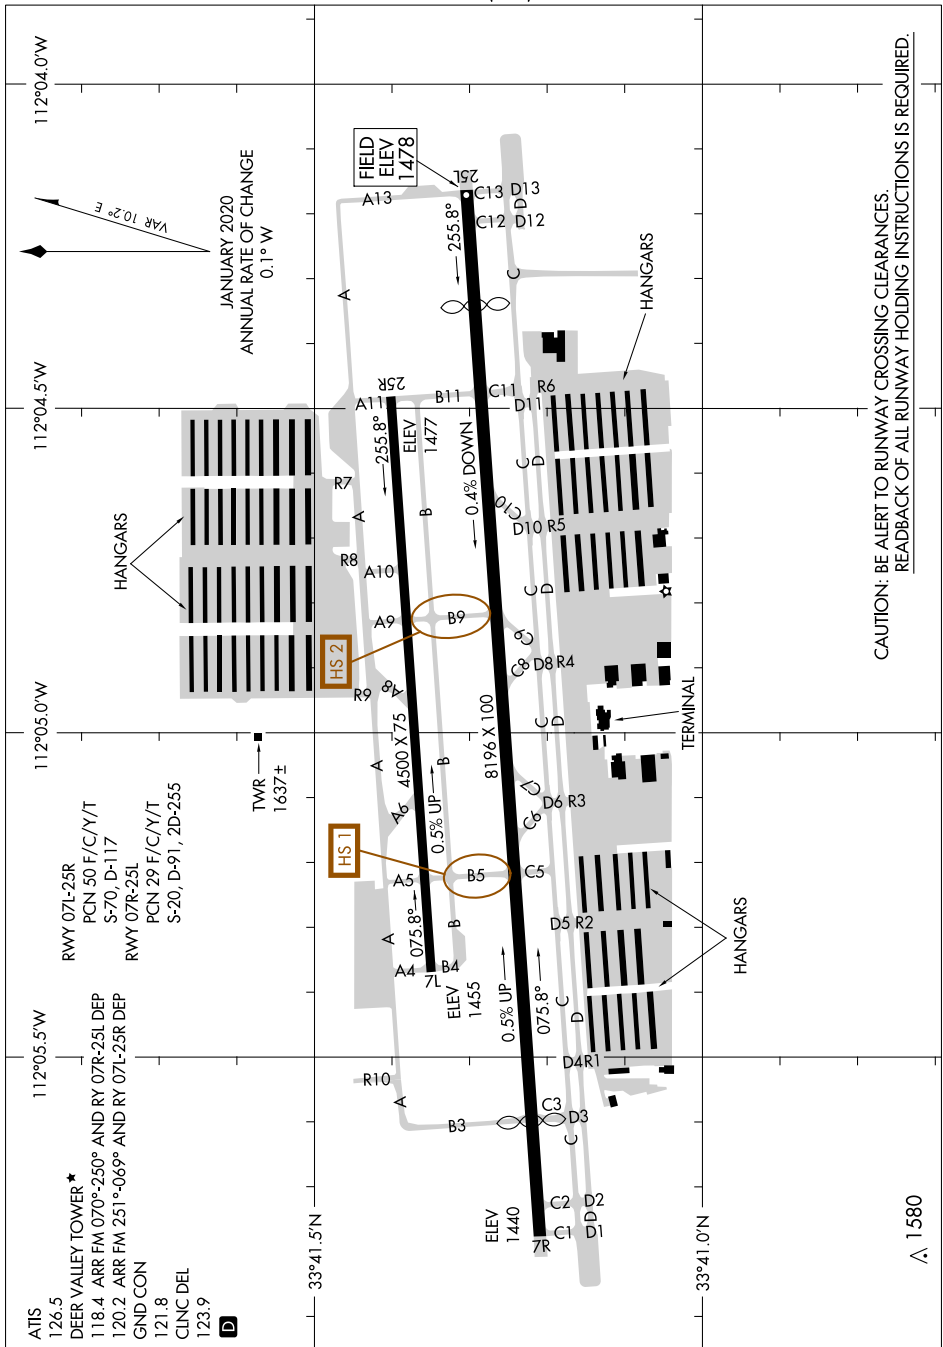

AIRPORT DIAGRAM

AL-6646 (FAA)

PHOENIX DEER VALLEY (DVT)
PHOENIX, ARIZONA

SW-4, 25 FEB 2021 to 25 MAR 2021

CAUTION: BE ALERT TO RUNWAY CROSSING CLEARANCES.
REARBACK OF ALL RUNWAY HOLDING INSTRUCTIONS IS REQUIRED.

SW-4, 25 FEB 2021 to 25 MAR 2021

AIRPORT DIAGRAM

PHOENIX, ARIZONA
PHOENIX DEER VALLEY (DVT)

1580