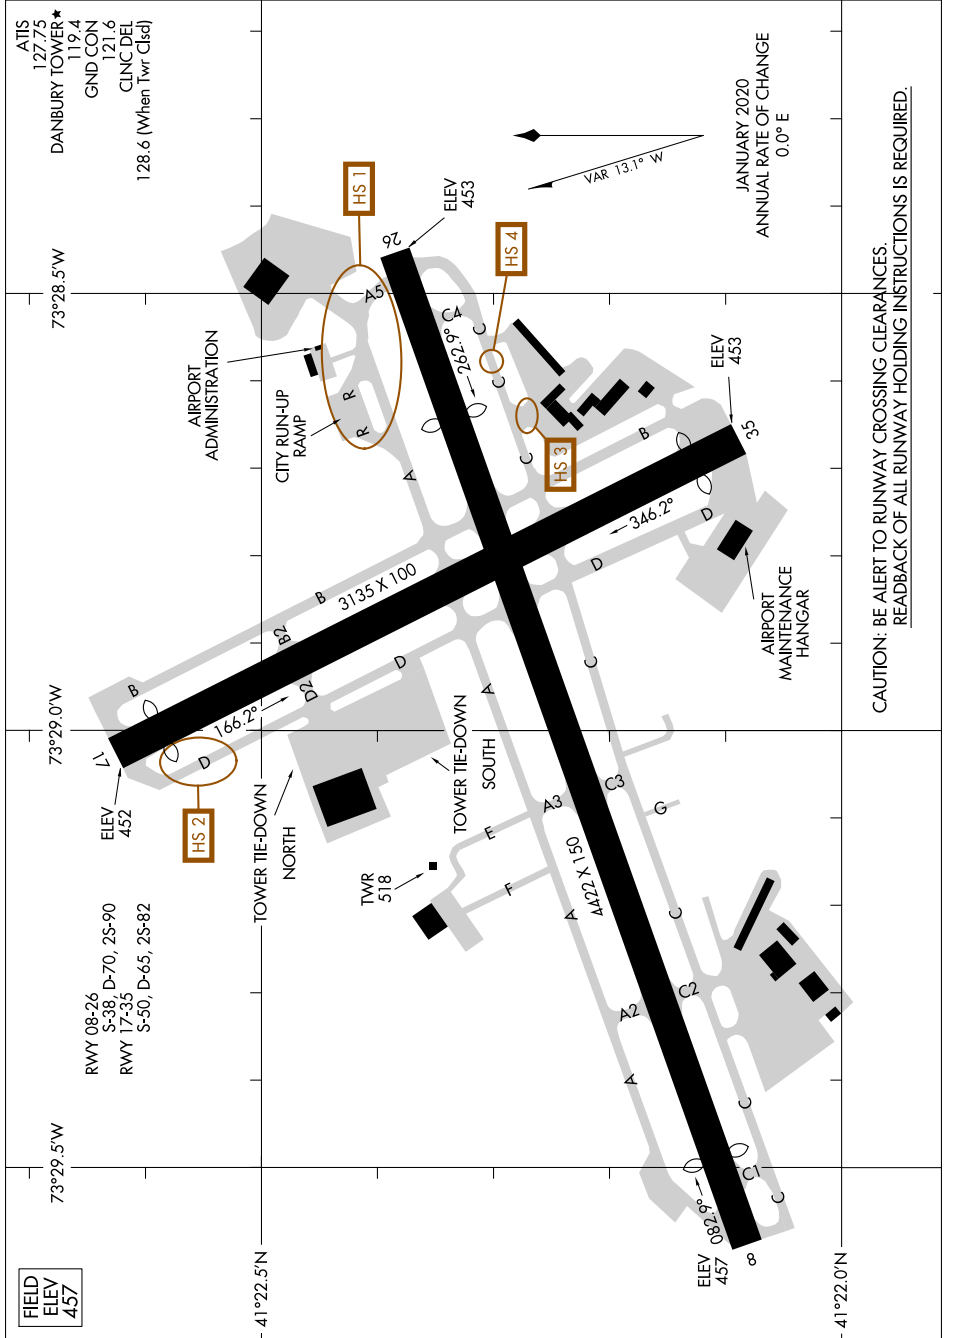

AIRPORT DIAGRAM

AL-5272 (FAA)

DANBURY MUNI (DXR)
DANBURY, CONNECTICUT

NE-1, 25 FEB 2021 to 25 MAR 2021

NE-1, 25 FEB 2021 to 25 MAR 2021

AIRPORT DIAGRAM

DANBURY, CONNECTICUT
DANBURY MUNI (DXR)