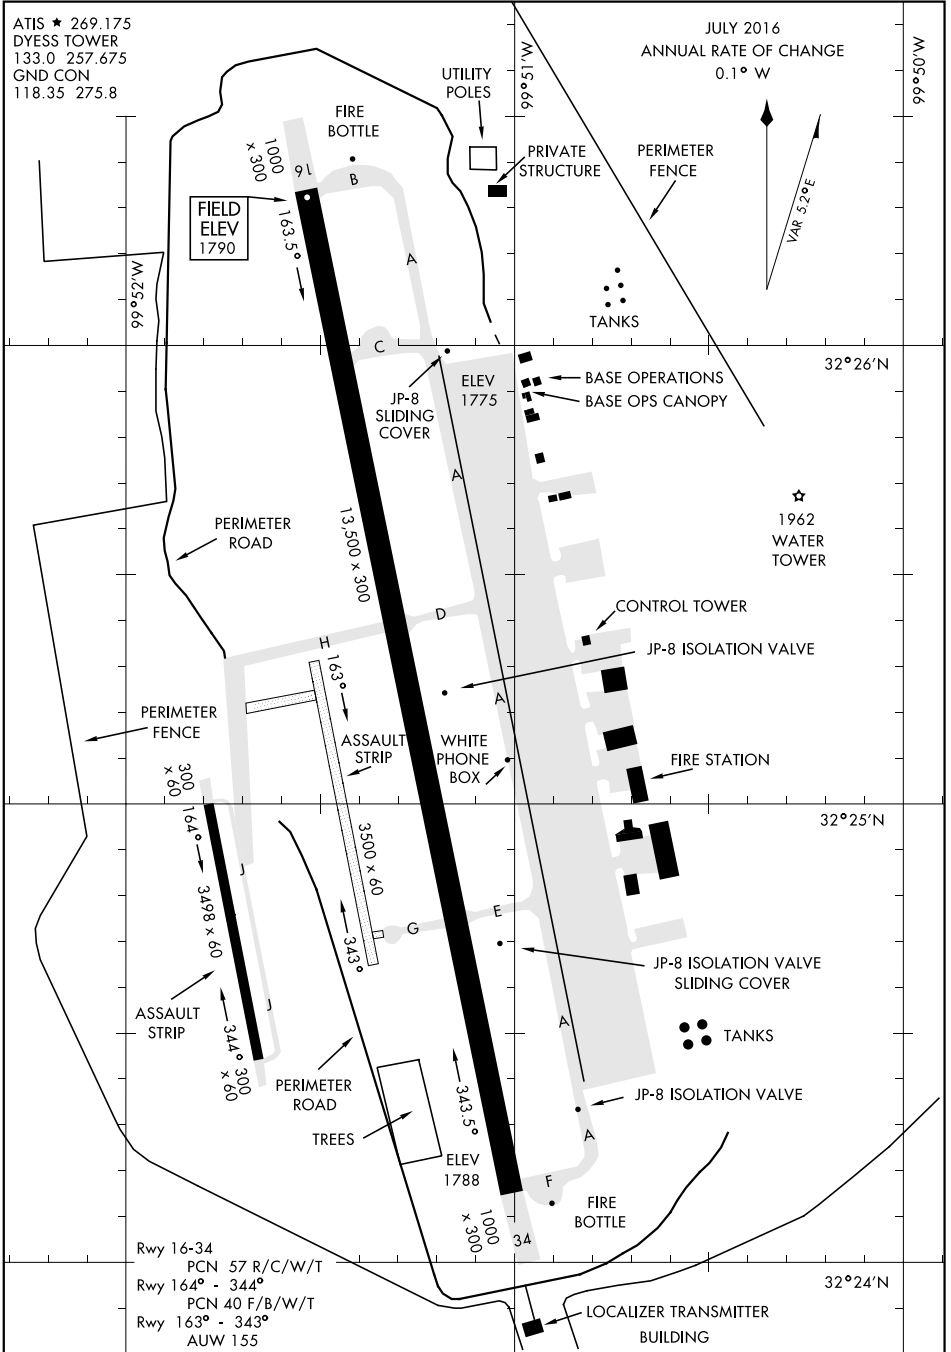

AIRPORT DIAGRAM

AFD-2 [USAF]

DYESS AFB (KDYS)

ABILENE, TEXAS

ATIS ★ 269.175
 DYESS TOWER
 133.0 257.675
 GND CON
 118.35 275.8

JULY 2016
 ANNUAL RATE OF CHANGE
 0.1° W

SC-2, 25 FEB 2021 to 25 MAR 2021

SC-2, 25 FEB 2021 to 25 MAR 2021

AIRPORT DIAGRAM

ABILENE, TEXAS
DYESS AFB (KDYS)