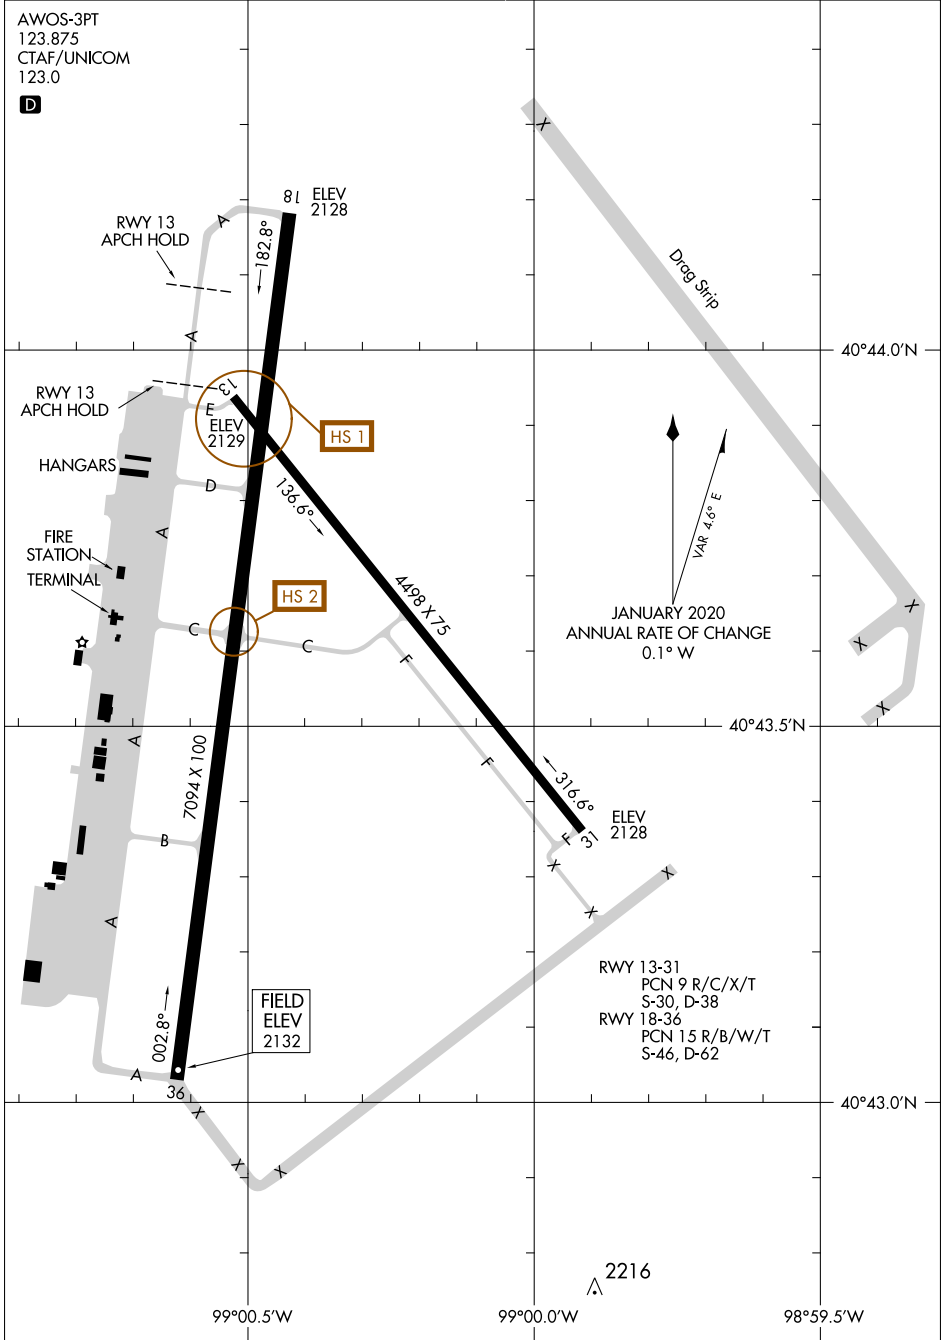

AIRPORT DIAGRAM

AL-541 (FAA)

KEARNEY RGNL (E.A.R)
KEARNEY, NEBRASKA

AWOS-3PT
123.875
CTAF/UNICOM
123.0

NC-2, 25 FEB 2021 to 25 MAR 2021

NC-2, 25 FEB 2021 to 25 MAR 2021

AIRPORT DIAGRAM

KEARNEY, NEBRASKA
KEARNEY RGNL (E.A.R)