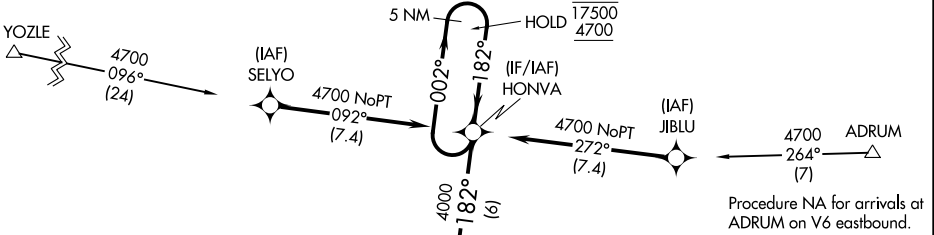

WAAS CH 86213 W18A	APP CRS 182°	Rwy Idg 7094 TDZE 2130 Apt Elev 2131
--	------------------------	---

RNAV (GPS) RWY 18

KEARNEY RGNL (E.A.R.)

RNP APCH.	MISSED APPROACH: Climb to 4700 direct BELOM and hold.
<p>▼ For uncompensated Baro-VNAV systems, LNAV/VNAV NA below -23°C or above 54°C.</p> <p>▲</p>	

AWOS-3PT 123.875	MINNEAPOLIS CENTER 119.4 278.8	UNICOM 123.0 (CTAF) Ⓛ
----------------------------	--	--

Procedure NA for arrivals at YOZLE on V219 southwest bound.

Procedure NA for arrivals at ADRUM on V6 eastbound.

CATEGORY	A	B	C	D
LPV DA		2330-3/4	200 (200-3/4)	
LNAV/VNAV DA		2393-7/8	263 (300-7/8)	
LNAV MDA	2680-1	550 (600-1)	2680-1 5/8	550 (600-1 5/8)
C CIRCLING	2680-1	549 (600-1)	2680-1 5/8	2840-2 1/4
			549 (600-1 5/8)	709 (800-2 1/4)