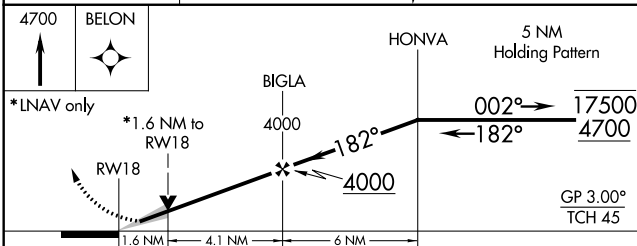

WAAS CH 86213 W18A	APP CRS 182°	Rwy Idg 7094 TDZE 2130 Apt Elev 2131
--	------------------------	---

RNAV (GPS) RWY 18

KEARNEY RGNL (E.A.R.)

RNP APCH.	MISSED APPROACH: Climb to 4700 direct BELOM and hold.
<p>▼ For uncompensated Baro-VNAV systems, LNAV/VNAV NA below -23°C or above 54°C.</p> <p>▲</p>	

AWOS-3PT 123.875	MINNEAPOLIS CENTER 119.4 278.8	UNICOM 123.0 (CTAF) Ⓛ
----------------------------	--	--

Procedure NA for arrivals at YOZLE on V219 southwest bound.

Procedure NA for arrivals at ADRUM on V6 eastbound.

CATEGORY	A	B	C	D
LPV DA		2330-3/4	200 (200-3/4)	
LNAV/VNAV DA		2393-7/8	263 (300-7/8)	
LNAV MDA	2680-1	550 (600-1)	2680-1 5/8	550 (600-1 5/8)
C CIRCLING	2680-1	549 (600-1)	2680-1 5/8	2840-2 1/4
			549 (600-1 5/8)	709 (800-2 1/4)