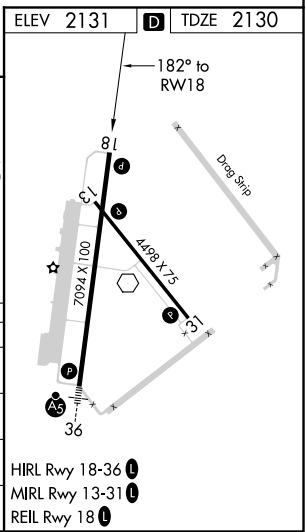

WAAS CH 86213 W18A	APP CRS 182°	Rwy Idg 7094 TDZE 2130 Apt Elev 2131
--	------------------------	---

RNAV (GPS) RWY 18

KEARNEY RGNL (E.A.R.)

RNP APCH.	MISSED APPROACH: Climb to 4700 direct BELOM and hold.
<p>▼ For uncompensated Baro-VNAV systems, LNAV/VNAV NA below -23°C or above 54°C.</p> <p>▲</p>	

AWOS-3PT 123.875	MINNEAPOLIS CENTER 119.4 278.8	UNICOM 123.0 (CTAF) Ⓛ
----------------------------	--	--

Procedure NA for arrivals at YOZLE on V219 southwest bound.

Procedure NA for arrivals at ADRUM on V6 eastbound.

CATEGORY	A	B	C	D
LPV DA		2330-3/4	200 (200-3/4)	
LNAV/VNAV DA		2393-7/8	263 (300-7/8)	
LNAV MDA	2680-1	550 (600-1)	2680-1 5/8	550 (600-1 5/8)
C CIRCLING	2680-1	549 (600-1)	2680-1 5/8	2840-2 1/4
			549 (600-1 5/8)	709 (800-2 1/4)