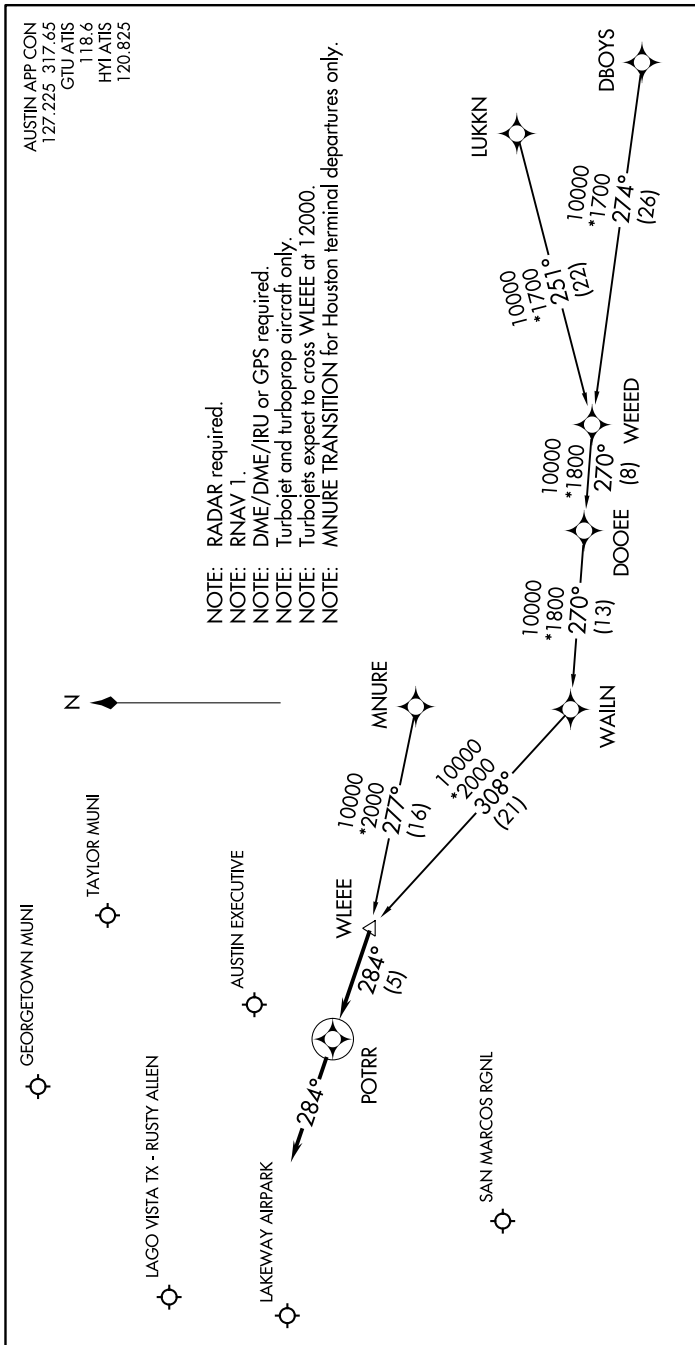

# POTRR ONE ARRIVAL (RNAV)

AUSTIN, TEXAS

SC-3, 25 FEB 2021 to 25 MAR 2021

## ARRIVAL ROUTE DESCRIPTION

- DBOYS TRANSITION (DBOYS.POTRR1)
- LUKKN TRANSITION (LUKKN.POTRR1)
- MNJURE TRANSITION (MNJURE.POTRR1)
- WEEED TRANSITION (WEEED.POTRR1)

LANDING ALL AIRPORTS: From WLEEE on track 284° to POTRR, then on track 284°. Expect RADAR vectors to final approach course.

SC-3, 25 FEB 2021 to 25 MAR 2021

# POTRR ONE ARRIVAL (RNAV)

AUSTIN, TEXAS