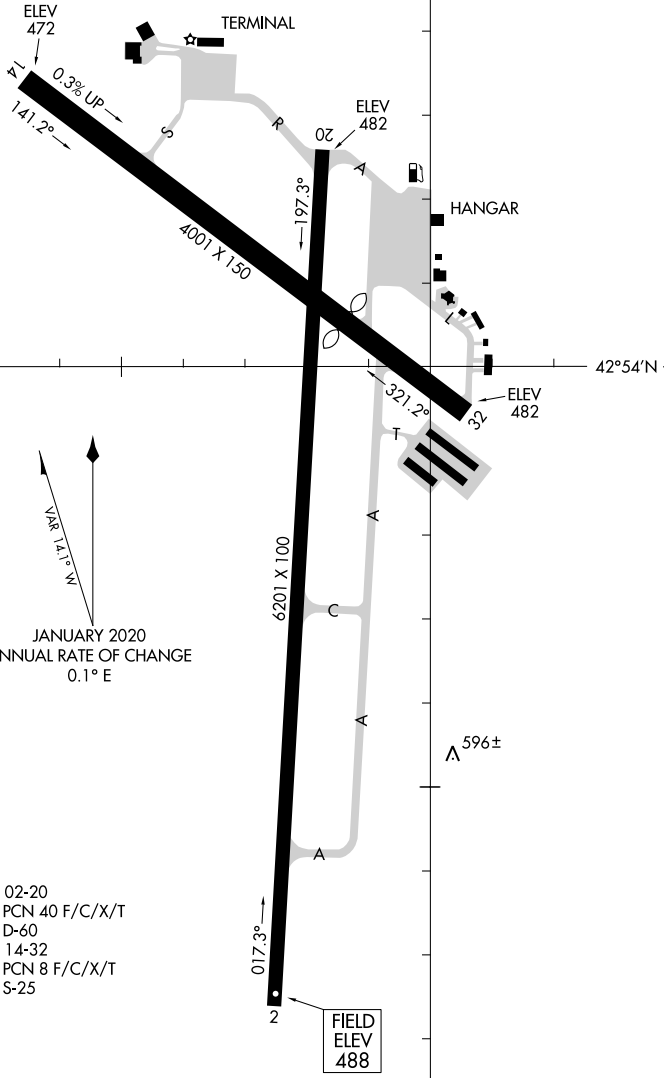

AIRPORT DIAGRAM

AL-868 (FAA)

DILLANT-HOPKINS (EEN)
KEENE, NEW HAMPSHIRE

AWOS-3PT
119.025
CTAF/UNICOM
123.0

NE-1, 25 FEB 2021 to 25 MAR 2021

NE-1, 25 FEB 2021 to 25 MAR 2021

AIRPORT DIAGRAM

KEENE, NEW HAMPSHIRE
DILLANT-HOPKINS (EEN)