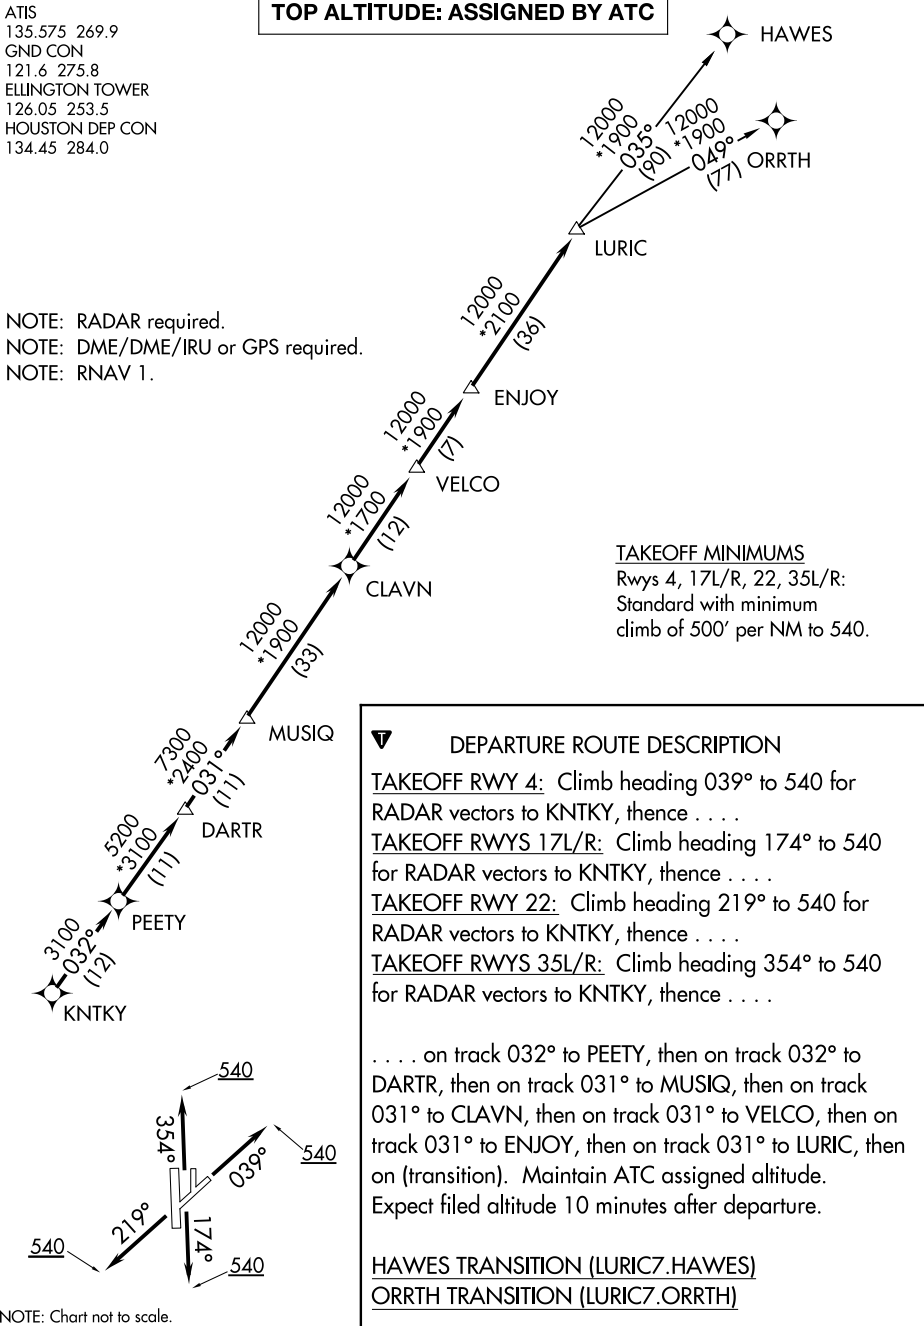

LURIC SEVEN DEPARTURE (RNAV)

ATIS
135.575 269.9
GND CON
121.6 275.8
ELLINGTON TOWER
126.05 253.5
HOUSTON DEP CON
134.45 284.0

TOP ALTITUDE: ASSIGNED BY ATC

NOTE: RADAR required.
NOTE: DME/DME/IRU or GPS required.
NOTE: RNAV 1.

NOTE: Chart not to scale.

LURIC SEVEN DEPARTURE (RNAV)

SC-5, 25 FEB 2021 to 25 MAR 2021

SC-5, 25 FEB 2021 to 25 MAR 2021