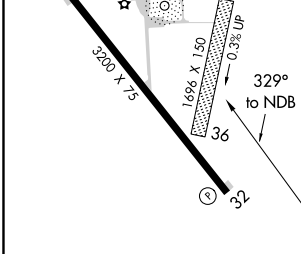

NDB EFW 391	APP CRS 329°	Rwy Idg TDZE Apt Elev	3200 1044 1044
-----------------------	------------------------	-----------------------------	---

NDB RWY 32
JEFFERSON MUNI (EFW)

▽ Use Perry altimeter setting, when not received, use Carroll altimeter setting and increase all MDA 40 feet. Circling Rwy 14 NA at night. Circling NA to Rwys 18 and 36.
△NA MISSED APPROACH: Climb to 2700 then right turn direct EFW NDB and hold.

PRO AWOS-3 118.0	MINNEAPOLIS CENTER 134.0 288.3	UNICOM 122.8 (CTAF)
----------------------------	--	-------------------------------

CATEGORY	A	B	C	D
S-32	1720-1	676 (700-1)	NA	
CIRCLING	1720-1 676 (700-1)	1820-1¼ 776 (800-1¼)	NA	