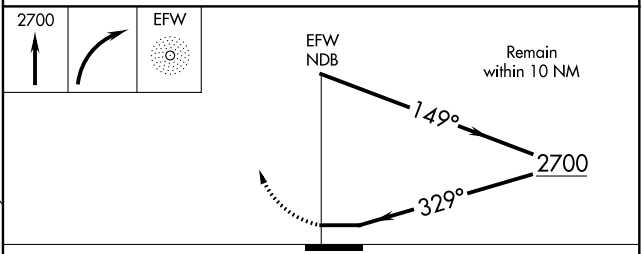

NDB EFW 391	APP CRS 329°	Rwy Idg TDZE Apt Elev	3200 1044 1044

NDB RWY 32
JEFFERSON MUNI (EFW)

▽ Use Perry altimeter setting, when not received, use Carroll altimeter setting and increase all MDA 40 feet. Circling Rwy 14 NA at night. Circling NA to Rwys 18 and 36.
△NA MISSED APPROACH: Climb to 2700 then right turn direct EFW NDB and hold.

PRO AWOS-3 118.0	MINNEAPOLIS CENTER 134.0 288.3	UNICOM 122.8 (CTAF)

CATEGORY	A	B	C	D
S-32	1720-1	676 (700-1)	NA	
CIRCLING	1720-1 676 (700-1)	1820-1¼ 776 (800-1¼)	NA	

NC-3, 25 FEB 2021 to 25 MAR 2021

NC-3, 25 FEB 2021 to 25 MAR 2021