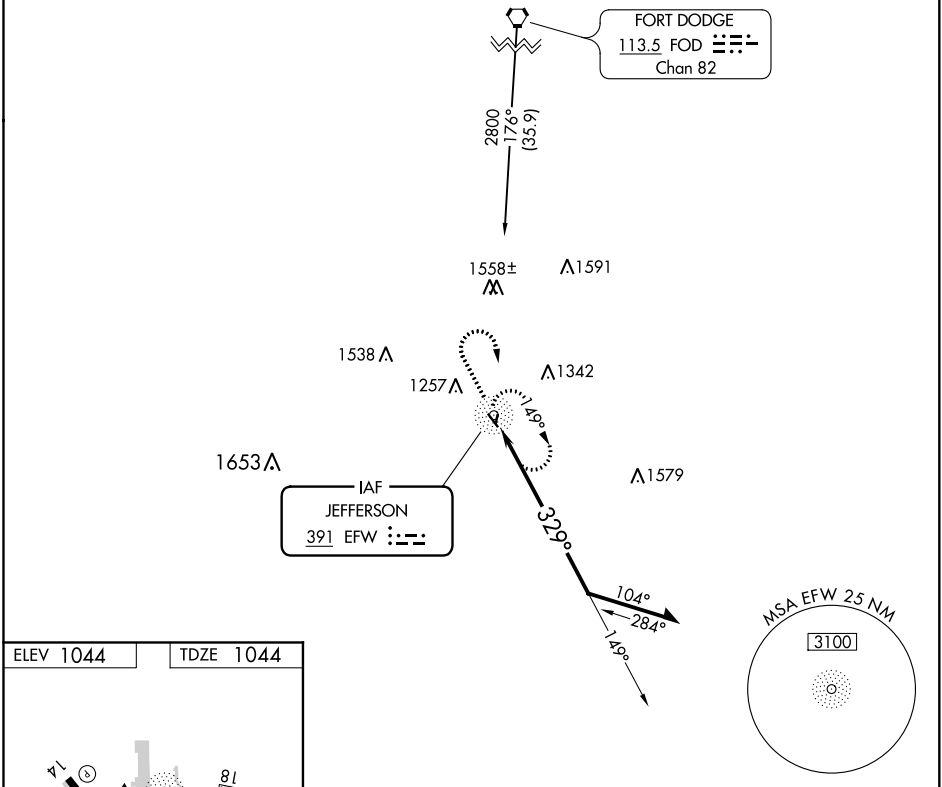

NDB EFW 391	APP CRS 329°	Rwy Idg TDZE Apt Elev	3200 1044 1044
-----------------------	------------------------	-----------------------------	---

NDB RWY 32
JEFFERSON MUNI (EFW)

▽ Use Perry altimeter setting, when not received, use Carroll altimeter setting and increase all MDA 40 feet. Circling Rwy 14 NA at night. Circling NA to Rwys 18 and 36.
△NA MISSED APPROACH: Climb to 2700 then right turn direct EFW NDB and hold.

PRO AWOS-3 118.0	MINNEAPOLIS CENTER 134.0 288.3	UNICOM 122.8 (CTAF)
----------------------------	--	-------------------------------

CATEGORY	A	B	C	D
S-32	1720-1	676 (700-1)	NA	
CIRCLING	1720-1 676 (700-1)	1820-1¼ 776 (800-1¼)	NA	

NC-3, 25 FEB 2021 to 25 MAR 2021

NC-3, 25 FEB 2021 to 25 MAR 2021