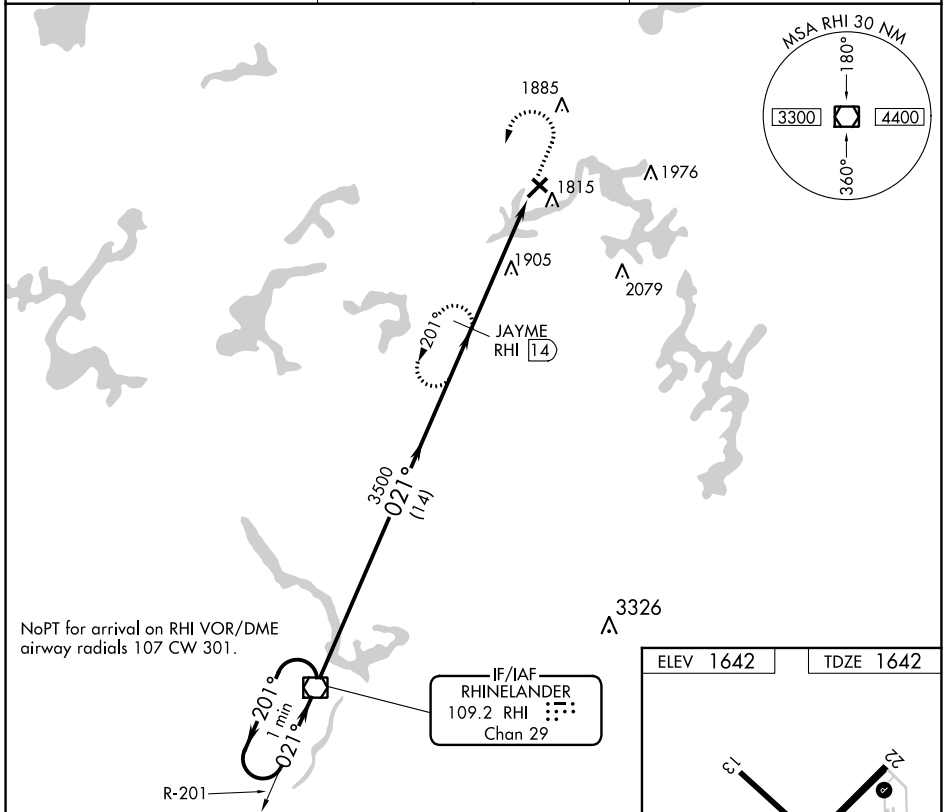

VOR/DME RHI	APP CRS	Rwy Idg	5000
109.2	021°	TDZE	1642
Chan 29		Apt Elev	1642

VOR/DME RWY 4

EAGLE RIVER UNION (EGV)

▼ MISSED APPROACH: Climb to 3500 then left turn on RHI R-021 to JAYME/14 DME and hold.

AWOS-3 118.325	MINNEAPOLIS CENTER 133.65 281.5	UNICOM 122.8 (CTAF) 1
--------------------------	---	--

CATEGORY	A	B	C	D	E
S-4	2260-1	618 (700-1)	2260-1 ³ / ₄ 618 (700-1 ³ / ₄)	2260-2 618 (700-2)	NA
CIRCLING	2260-1	618 (700-1)	2260-1 ³ / ₄ 618 (700-1 ³ / ₄)	2260-2 618 (700-2)	NA

EC-3, 25 FEB 2021 to 25 MAR 2021