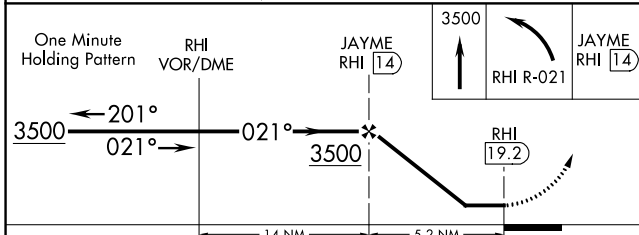

VOR/DME RHI	APP CRS	Rwy Idg	5000
109.2	021°	TDZE	1642
Chan 29		Apt Elev	1642

VOR/DME RWY 4

EAGLE RIVER UNION (EGV)

▼ MISSED APPROACH: Climb to 3500 then left turn on RHI R-021 to JAYME/14 DME and hold.

AWOS-3 118.325	MINNEAPOLIS CENTER 133.65 281.5	UNICOM 122.8 (CTAF) 1
--------------------------	---	--

CATEGORY	A	B	C	D	E
S-4	2260-1	618 (700-1)	2260-1 ³ / ₄ 618 (700-1 ³ / ₄)	2260-2 618 (700-2)	NA
CIRCLING	2260-1	618 (700-1)	2260-1 ³ / ₄ 618 (700-1 ³ / ₄)	2260-2 618 (700-2)	NA

EC-3, 25 FEB 2021 to 25 MAR 2021