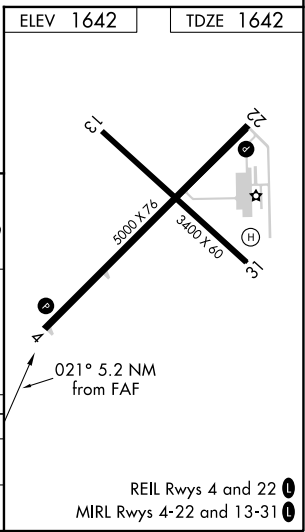

VOR/DME RHI	APP CRS	Rwy Idg	5000
109.2	021°	TDZE	1642
Chan 29		Apt Elev	1642

VOR/DME RWY 4

EAGLE RIVER UNION (EGV)

▼ MISSED APPROACH: Climb to 3500 then left turn on RHI R-021 to JAYME/14 DME and hold.

AWOS-3 118.325	MINNEAPOLIS CENTER 133.65 281.5	UNICOM 122.8 (CTAF) 1
--------------------------	---	--