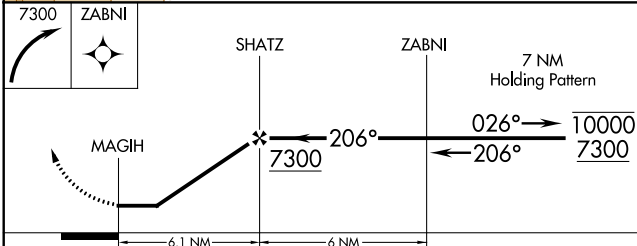

APP CRS 206	Rwy Idg TDZE Apt Elev	N/A N/A 5119
-----------------------	-----------------------------	---

RNAV (GPS)-B

ERIE MUNI (EIK)

RNP APCH. ▽ ▲	MISSED APPROACH: Climbing right turn to 7300 direct ZABNI and hold.
---------------------	---

AWOS-3 133.825	DENVER APP CON 126.1 360.75	UNICOM 123.0 (CTAF) 0
--------------------------	---------------------------------------	---------------------------------

SW-1, 25 FEB 2021 to 25 MAR 2021

SW-1, 25 FEB 2021 to 25 MAR 2021