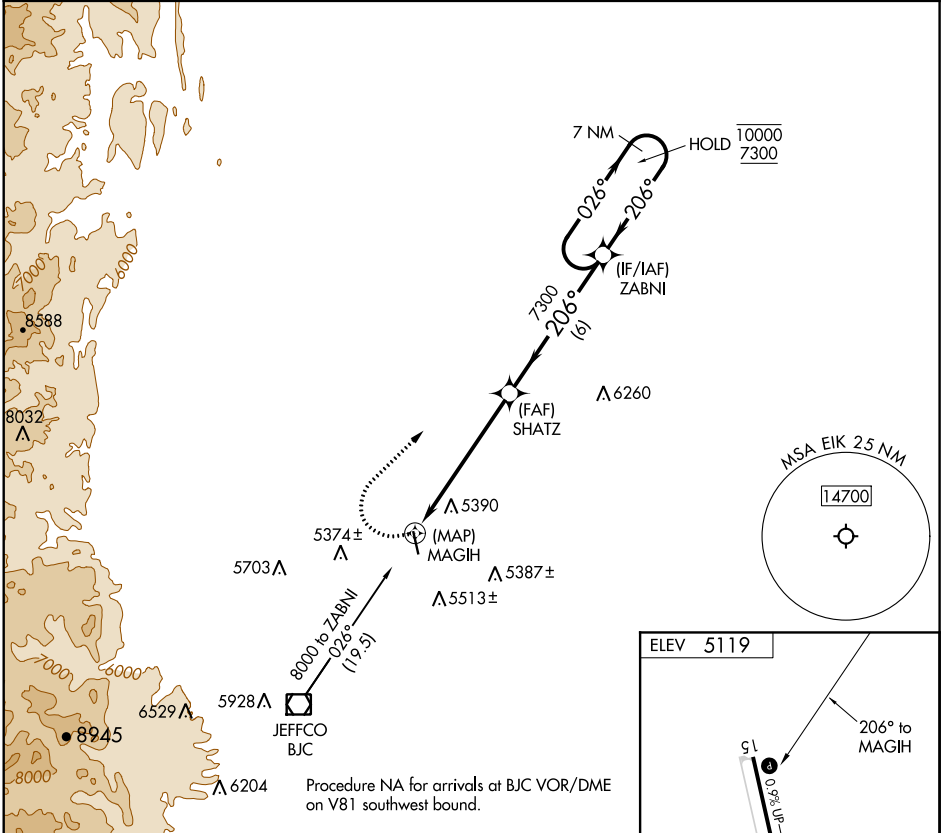

APP CRS 206	Rwy Idg TDZE Apt Elev	N/A N/A 5119
-----------------------	-----------------------------	---

RNAV (GPS)-B

ERIE MUNI (EIK)

RNP APCH. ▽ ▲	MISSED APPROACH: Climbing right turn to 7300 direct ZABNI and hold.
---------------------	---

AWOS-3 133.825	DENVER APP CON 126.1 360.75	UNICOM 123.0 (CTAF) 0
--------------------------	---------------------------------------	---------------------------------

SW-1, 25 FEB 2021 to 25 MAR 2021

SW-1, 25 FEB 2021 to 25 MAR 2021

CATEGORY	A	B	C	D
CIRCLING	5700-1 581 (600-1)	5880-1 761 (800-1)	5880-2¼ 761 (800-2¼)	NA