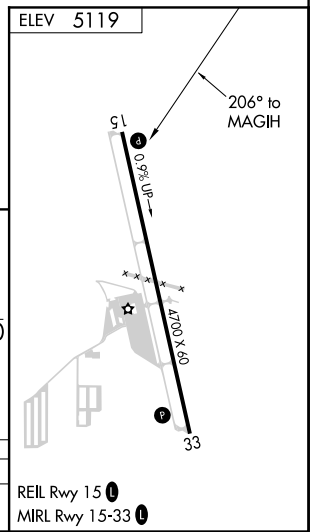

APP CRS 206	Rwy Idg TDZE Apt Elev	N/A N/A 5119
-----------------------	-----------------------------	---

RNAV (GPS)-B

ERIE MUNI (EIK)

RNP APCH. ▽ ▲	MISSED APPROACH: Climbing right turn to 7300 direct ZABNI and hold.
---------------------	---

CATEGORY	A	B	C	D
CIRCLING	5700-1 581 (600-1)	5880-1 761 (800-1)	5880-2¼ 761 (800-2¼)	NA