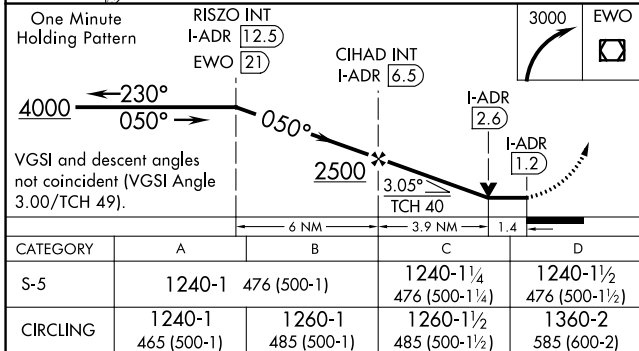

LOC/DME I-ADR 109.75 Chan 34 (Y)	APP CRS 050°	Rwy Idg 6001 TDZE 764 Apt Elev 775

LOC RWY 5

ADDINGTON FIELD (EKK)

▽ If local altimeter setting not received, use Louisville Muhammad Ali Intl altimeter setting and increase all MDAs 120 feet. Visibility reduction by Helicopters NA.
△NA MISSED APPROACH: Climbing right turn to 3000 direct EWO VOR/DME and hold.

AWOS-3 121.025	LOUISVILLE APP CON 132.075 327.0	CLNC DEL 119.45	UNICOM 122.8 (CTAF) 0

SE-1, 25 FEB 2021 to 25 MAR 2021

SE-1, 25 FEB 2021 to 25 MAR 2021