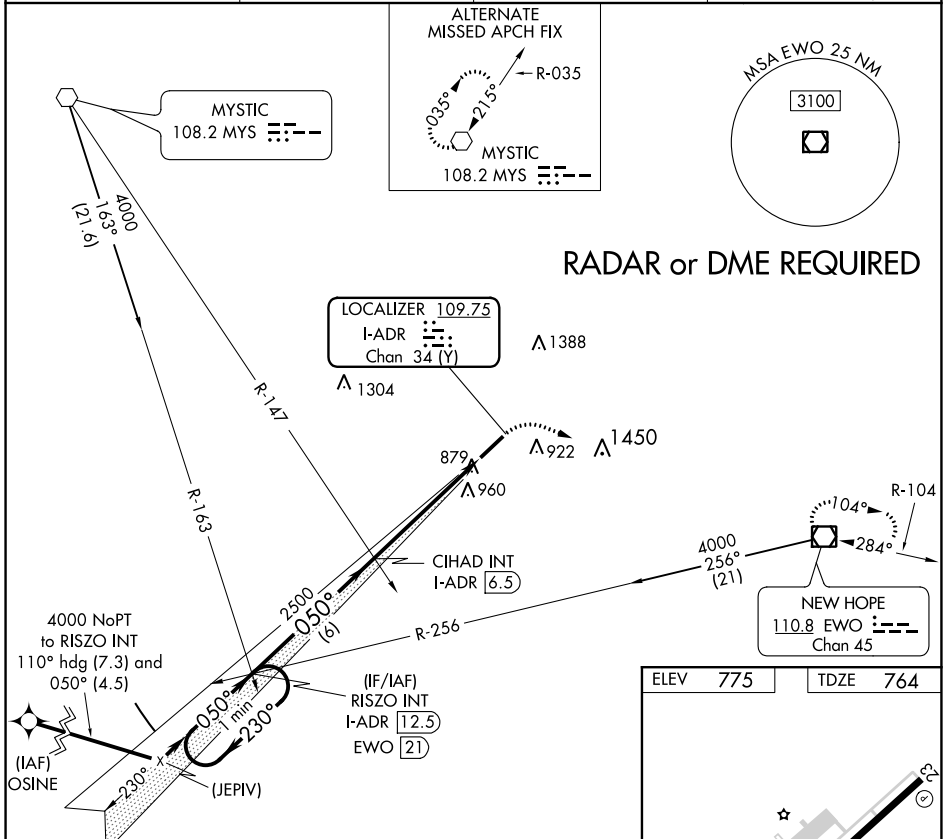

LOC/DME I-ADR <b>109.75</b> Chan <b>34 (Y)</b>	APP CRS <b>050°</b>	Rwy Idg <b>6001</b> TDZE <b>764</b> Apt Elev <b>775</b>
--	------------------------	---

# LOC RWY 5

ADDINGTON FIELD (EKK)

**▽** If local altimeter setting not received, use Louisville Muhammad Ali Intl altimeter setting and increase all MDAs 120 feet. Visibility reduction by Helicopters NA.  
**△NA** MISSED APPROACH: Climbing right turn to 3000 direct EWO VOR/DME and hold.

AWOS-3 <b>121.025</b>	LOUISVILLE APP CON <b>132.075 327.0</b>	CLNC DEL <b>119.45</b>	UNICOM <b>122.8 (CTAF) 0</b>
--------------------------	--	---------------------------	---------------------------------

SE-1, 25 FEB 2021 to 25 MAR 2021

SE-1, 25 FEB 2021 to 25 MAR 2021