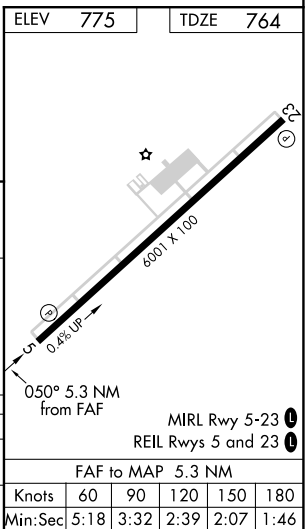

LOC/DME I-ADR 109.75 Chan 34 (Y)	APP CRS 050°	Rwy Idg 6001 TDZE 764 Apt Elev 775

LOC RWY 5

ADDINGTON FIELD (EKK)

▽ If local altimeter setting not received, use Louisville Muhammad Ali Intl altimeter setting and increase all MDAs 120 feet. Visibility reduction by Helicopters NA.
△NA MISSED APPROACH: Climbing right turn to 3000 direct EWO VOR/DME and hold.

AWOS-3 121.025	LOUISVILLE APP CON 132.075 327.0	CLNC DEL 119.45	UNICOM 122.8 (CTAF) 0

SE-1, 25 FEB 2021 to 25 MAR 2021

SE-1, 25 FEB 2021 to 25 MAR 2021