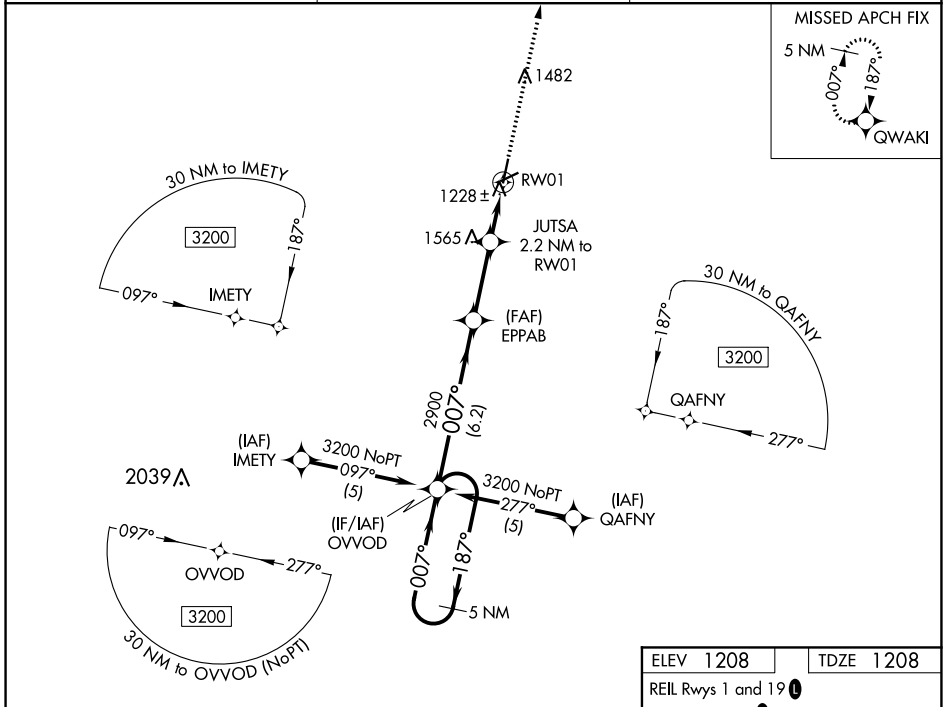

WAAS CH 97704 W01A	APP CRS 007°	Rwy Idg 4999 TDZE 1208 Apt Elev 1208
--	------------------------	---

RNAV (GPS) RWY 1

EMPORIA MUNI (EMP)

∇ DME/DME RNP-0.3 NA. For uncompensated Baro-VNAV systems, LNAV/VNAV NA below -17°C (2°F) or above 54°C (130°F). Circling NA to Rwys 6 and 24.

MISSED APPROACH: Climb to 3200 direct QWAKI and hold.

ASOS 126.125	KANSAS CITY CENTER 127.725 270.25	UNICOM 122.8 (CTAF) ①
------------------------	---	--

NC-2, 25 FEB 2021 to 25 MAR 2021

NC-2, 25 FEB 2021 to 25 MAR 2021

ELEV 1208	TDZE 1208
-----------	-----------

REIL Rws 1 and 19 **①**
MIRL Rwy 1-19 **①**

CATEGORY	A	B	C	D
LPV DA	1458-1 250 (300-1)			NA
LNAV/VNAV DA	1642-1½ 434 (500-1½)			NA
LNAV MDA	1800-1	592 (600-1)	1800-1¾ 592 (600-1¾)	NA
CIRCLING	1800-1	592 (600-1)	1800-1¾ 592 (600-1¾)	NA