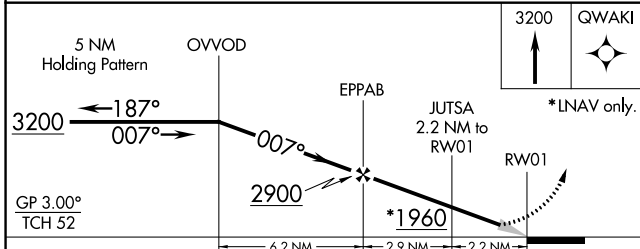

WAAS CH 97704 W01A	APP CRS 007°	Rwy Idg 4999 TDZE 1208 Apt Elev 1208
--	------------------------	---

RNAV (GPS) RWY 1

EMPORIA MUNI (EMP)

∇ DME/DME RNP-0.3 NA. For uncompensated Baro-VNAV systems, LNAV/VNAV NA below -17°C (2°F) or above 54°C (130°F). Circling NA to Rwys 6 and 24.

MISSED APPROACH: Climb to 3200 direct QWAKI and hold.

ASOS 126.125	KANSAS CITY CENTER 127.725 270.25	UNICOM 122.8 (CTAF) ①
------------------------	---	--

NC-2, 25 FEB 2021 to 25 MAR 2021

NC-2, 25 FEB 2021 to 25 MAR 2021