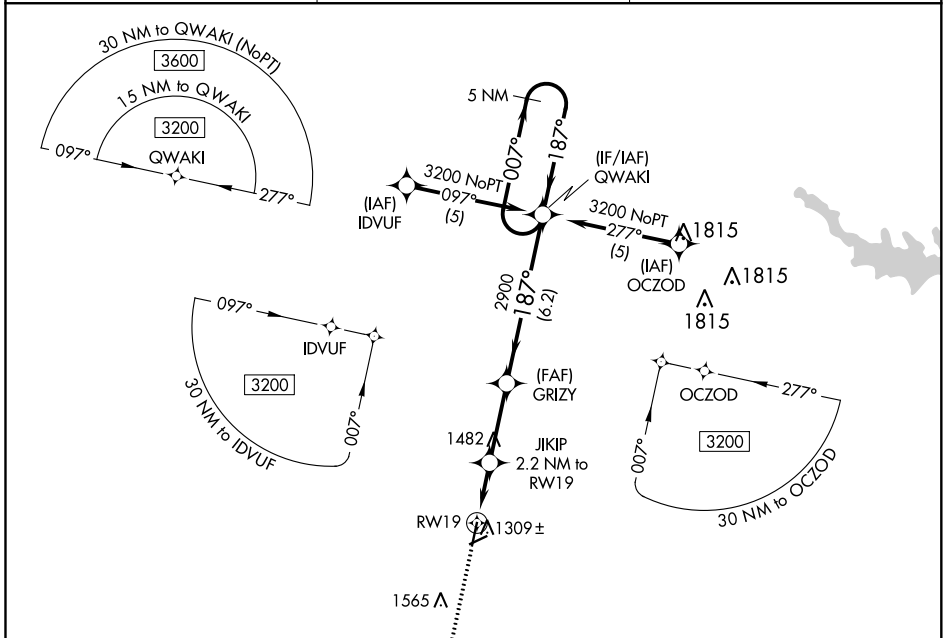

RNAV (GPS) RWY 19

EMPORIA MUNI (EMP)

APP CRS 187°	Rwy Idg 4999
	TDZE 1208
	Apt Elev 1208

<p>▼</p> <p>DME/DME RNP-0.3 NA. Circling NA to Rws 6 and 24.</p>	<p>MISSED APPROACH: Climb to 3200 direct OVVOD and hold.</p>
---	--

<p>ASOS 126.125</p>	<p>KANSAS CITY CENTER 127.725 270.25</p>	<p>UNICOM 122.8 (CTAF) 0</p>
--------------------------------	---	---

NC-2, 25 FEB 2021 to 25 MAR 2021

NC-2, 25 FEB 2021 to 25 MAR 2021

CATEGORY	A	B	C	D
LNAV MDA	1560-1 352 (400-1)			NA
CIRCLING	1660-1	452 (500-1)	1660-1½ 452 (500-1½)	NA