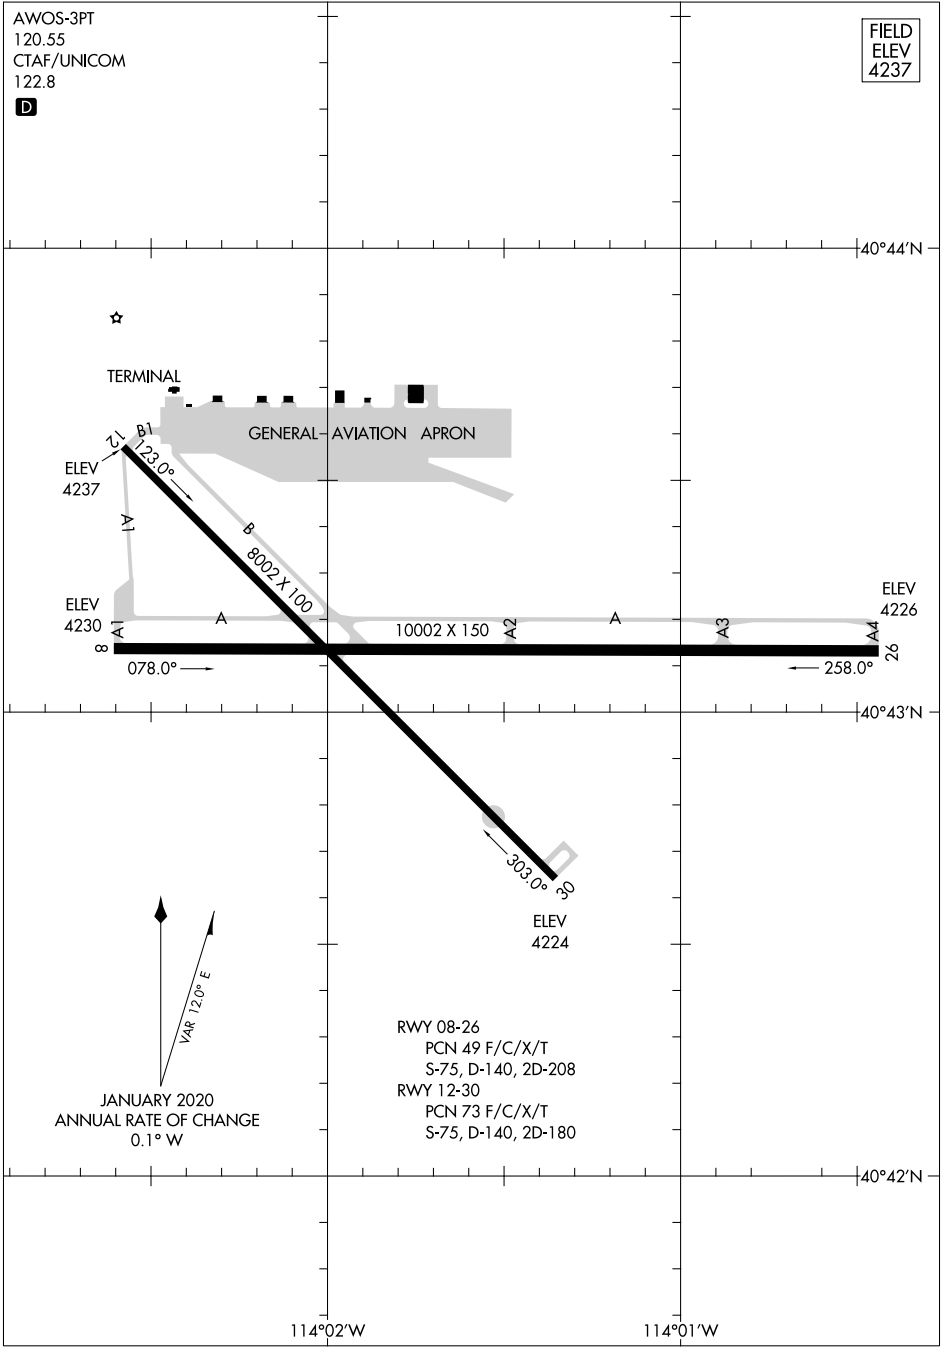

20086

# AIRPORT DIAGRAM

AL-445 (FAA)

WENDOVER (ENV)  
WENDOVER, UTAH

AWOS-3PT  
120.55  
CTAF/UNICOM  
122.8

**D**

FIELD  
ELEV  
4237

SW-4, 25 FEB 2021 to 25 MAR 2021

SW-4, 25 FEB 2021 to 25 MAR 2021