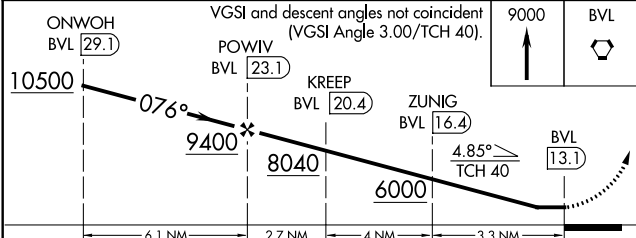

# VOR/DME-B WENDOVER (ENV)

**⚠** Circling NA north of Rwy 8-26.  
**❄** -12°C

MISSED APPROACH: Climb to 9000 direct BVL VORTAC and hold, continue climb-in-hold to 9000.

AWOS-3PT <b>120.55</b>	SALT LAKE CENTER <b>128.55 269.175</b>	UNICOM <b>122.8</b> (CTAF) <b>📻</b>
---------------------------	---	--

SW-4, 25 FEB 2021 to 25 MAR 2021

SW-4, 25 FEB 2021 to 25 MAR 2021

CATEGORY	A	B	C	D	E
CIRCLING	5500-1¼ 1263 (1300-1¼)	5500-1½ 1263 (1300-1½)	5500-3 263 (1300-3)	5700-3	1463 (1500-3)

REIL Rwy 8, 12, 26 and 30 **📻**  
 MIRL Rwy 8-26 and 12-30 **📻**