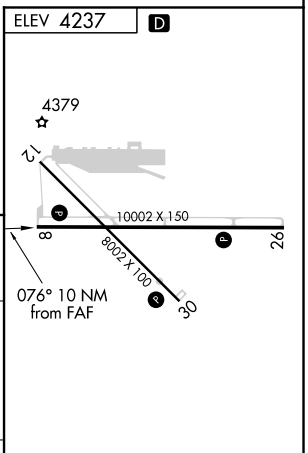

# VOR/DME-B WENDOVER (ENV)

**⚠** Circling NA north of Rwy 8-26.  
**❄** -12°C

MISSED APPROACH: Climb to 9000 direct BVL VORTAC and hold, continue climb-in-hold to 9000.

AWOS-3PT <b>120.55</b>	SALT LAKE CENTER <b>128.55 269.175</b>	UNICOM <b>122.8</b> (CTAF) <b>📻</b>
---------------------------	---	--

SW-4, 25 FEB 2021 to 25 MAR 2021

SW-4, 25 FEB 2021 to 25 MAR 2021

CATEGORY	A	B	C	D	E
CIRCLING	5500-1¼ 1263 (1300-1¼)	5500-1½ 1263 (1300-1½)	5500-3 263 (1300-3)	5700-3	1463 (1500-3)

REIL Rwy 8, 12, 26 and 30 **📻**  
 MIRL Rwy 8-26 and 12-30 **📻**