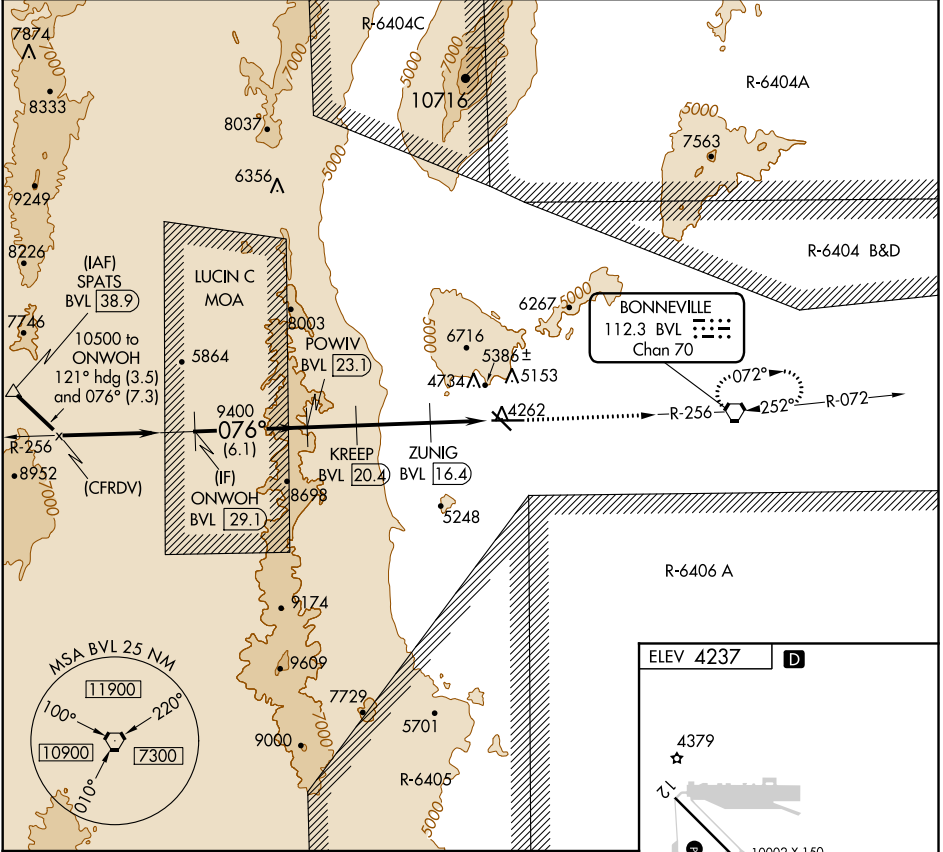

VORTAC BVL <b>112.3</b> Chan <b>70</b>	APP CRS <b>076°</b>	Rwy ldg TDZE Apt Elev <b>4237</b>	<b>N/A</b> <b>N/A</b> <b>4237</b>
--	------------------------	--	---

# VOR/DME-B WENDOVER (ENV)

**⚠** Circling NA north of Rwy 8-26.  
**❄** -12°C

MISSED APPROACH: Climb to 9000 direct BVL VORTAC and hold, continue climb-in-hold to 9000.

AWOS-3PT <b>120.55</b>	SALT LAKE CENTER <b>128.55 269.175</b>	UNICOM <b>122.8</b> (CTAF) <b>📻</b>
---------------------------	---	--

SW-4, 25 FEB 2021 to 25 MAR 2021

SW-4, 25 FEB 2021 to 25 MAR 2021

CATEGORY	A	B	C	D	E
CIRCLING	5500-1¼ 1263 (1300-1¼)	5500-1½ 1263 (1300-1½)	5500-3 263 (1300-3)	5700-3	1463 (1500-3)

REIL Rwy 8, 12, 26 and 30 **📻**  
 MIRL Rwy 8-26 and 12-30 **📻**