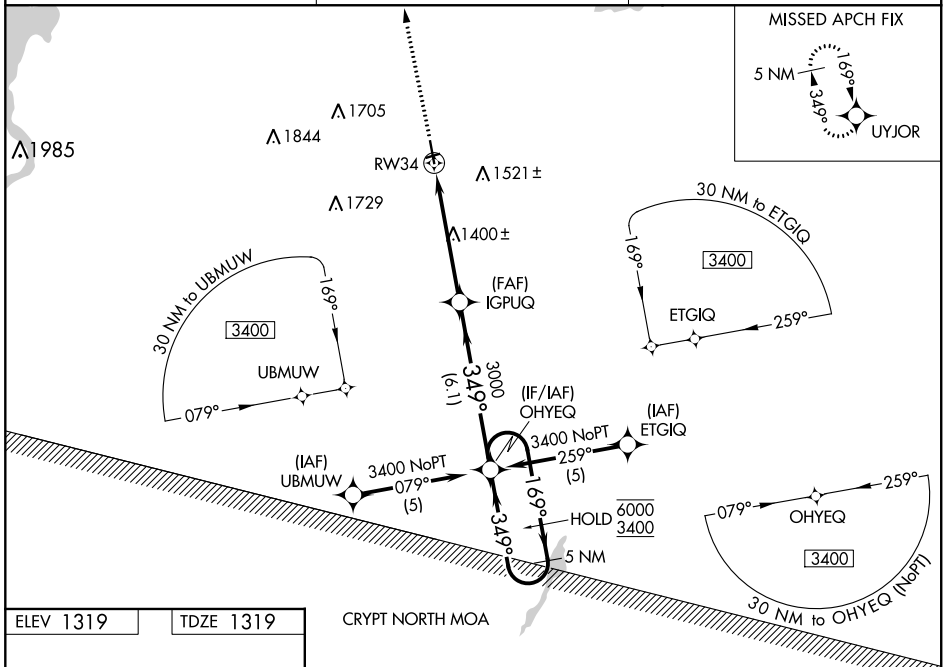

WAAS CH 82304 W34A	APP CRS 349°	Rwy Idg 4797 TDZE 1319 Apt Elev 1319
--	------------------------	---

RNAV (GPS) RWY 34

ESTHERVILLE MUNI (EST)

RNP APCH.	MISSED APPROACH: Climb to 3400 direct UYJOR and hold.
-----------	---

ASOS 121.425	MINNEAPOLIS CENTER 127.75 257.7	UNICOM 122.8 (CTAF)
------------------------	---	-------------------------------

CATEGORY	A	B	C	D
LPV DA	1569-1	250 (300-1)		NA
LNAV/VNAV DA	1629-1	310 (400-1)		NA
LNAV MDA	1700-1	381 (400-1)		NA
C CIRCLING	1720-1 401 (500-1)	1840-1 521 (600-1)		NA

NC-3, 25 FEB 2021 to 25 MAR 2021

NC-3, 25 FEB 2021 to 25 MAR 2021