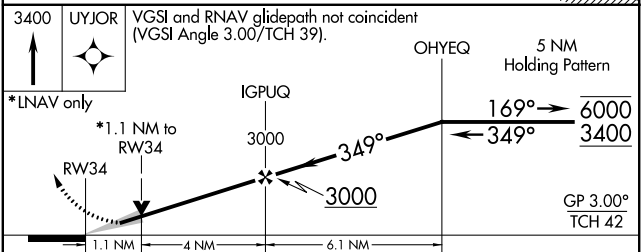

WAAS CH 82304 W34A	APP CRS 349°	Rwy Idg 4797 TDZE 1319 Apt Elev 1319
--	------------------------	---

RNAV (GPS) RWY 34

ESTHERVILLE MUNI (EST)

RNP APCH.	MISSED APPROACH: Climb to 3400 direct UYJOR and hold.
-----------	---

ASOS 121.425	MINNEAPOLIS CENTER 127.75 257.7	UNICOM 122.8 (CTAF)
------------------------	---	-------------------------------

CATEGORY	A	B	C	D
LPV DA	1569-1	250 (300-1)		NA
LNAV/VNAV DA	1629-1	310 (400-1)		NA
LNAV MDA	1700-1	381 (400-1)		NA
C CIRCLING	1720-1 401 (500-1)	1840-1 521 (600-1)		NA