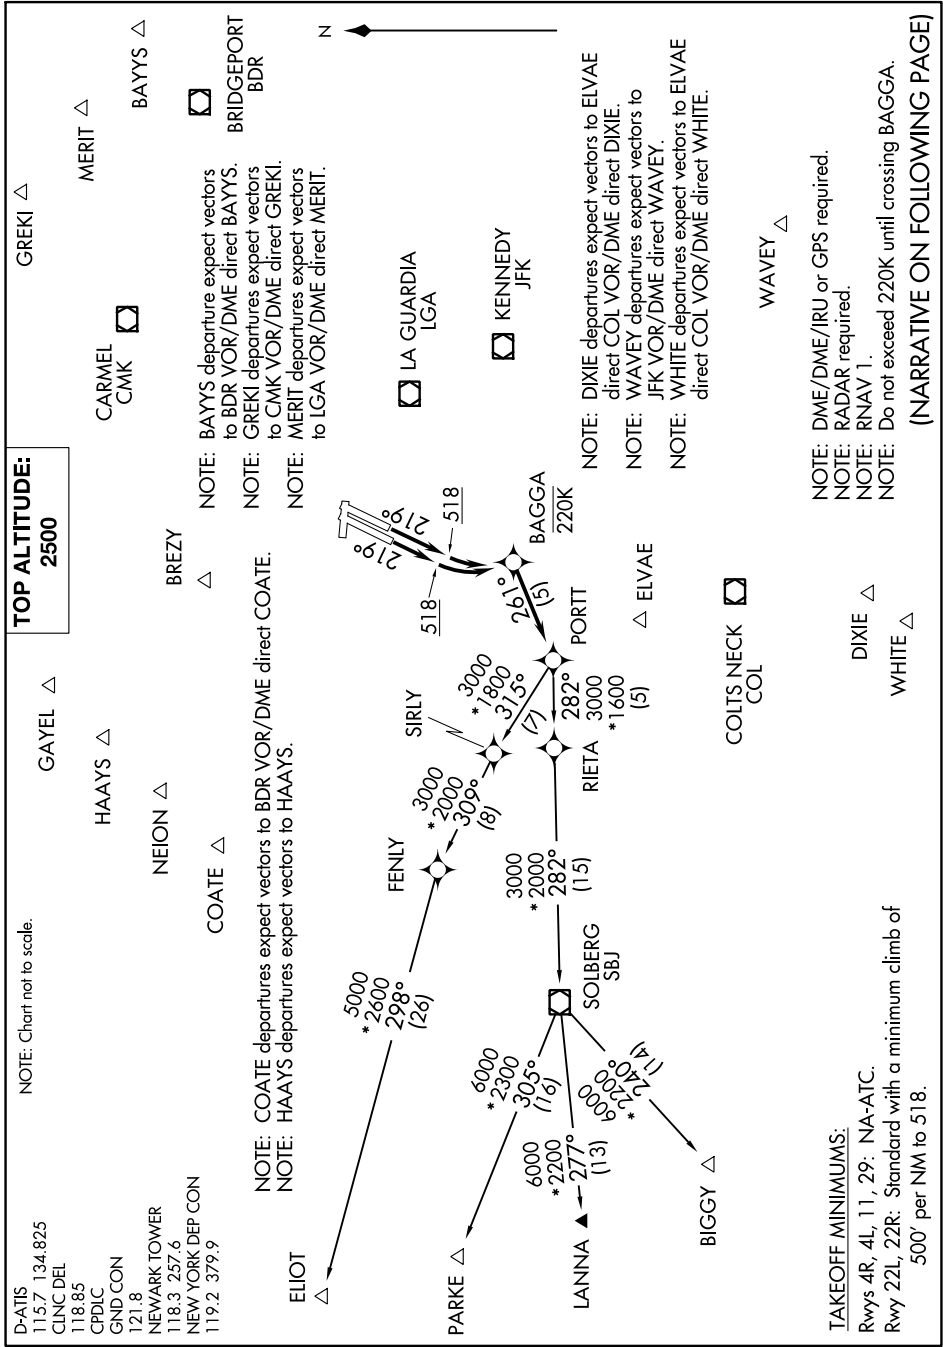

PORTT FOUR DEPARTURE (RNAV)

NEWARK, NEW JERSEY

NE-2, 25 FEB 2021 to 25 MAR 2021

PORTT FOUR DEPARTURE (RNAV)

NEWARK, NEW JERSEY

NEWARK LIBERTY INTL (EWR)

NE-2, 25 FEB 2021 to 25 MAR 2021