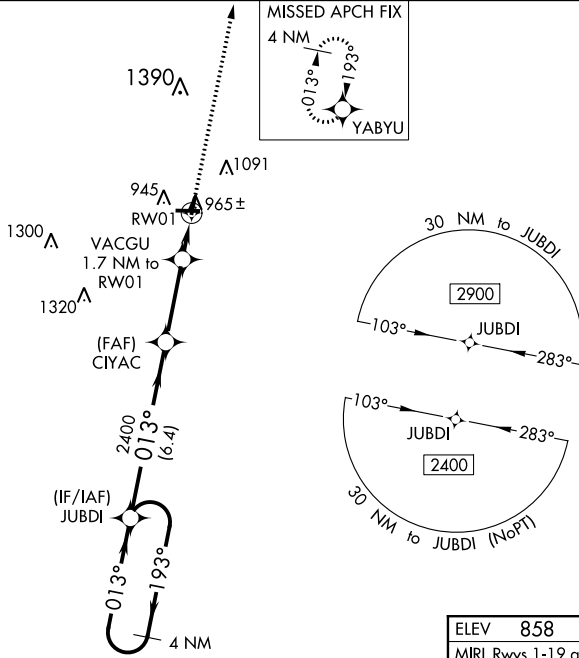

WAAS CH 50333 W01A	APP CRS 013°	Rwy Idg TDZE Apt Elev	3200 857 858
--	------------------------	-----------------------------	---

RNAV (GPS) RWY 1

KEWANEE MUNI (EZI)

▽ Baro-VNAV NA. DME/DME RNP-0.3 NA. Helicopter visibility reduction below ¼ SM NA.
△ NA Use Galesburg altimeter setting; when not received, use Moline altimeter setting and increase all DA 29 feet and all MDA 40 feet, increase LPV all Cats visibility ½ mile, and Circling Cat C visibility ¼ mile.

MISSED APPROACH:
 Climb to 2400 direct YABYU and hold.

QUAD CITY APP CON ★
133.275 257.8

UNICOM
122.8 (CTAF) ①

EC-3, 25 FEB 2021 to 25 MAR 2021

EC-3, 25 FEB 2021 to 25 MAR 2021

ELEV 858	TDZE 857
MIRL Rwys 1-19 and 9-27 ①	