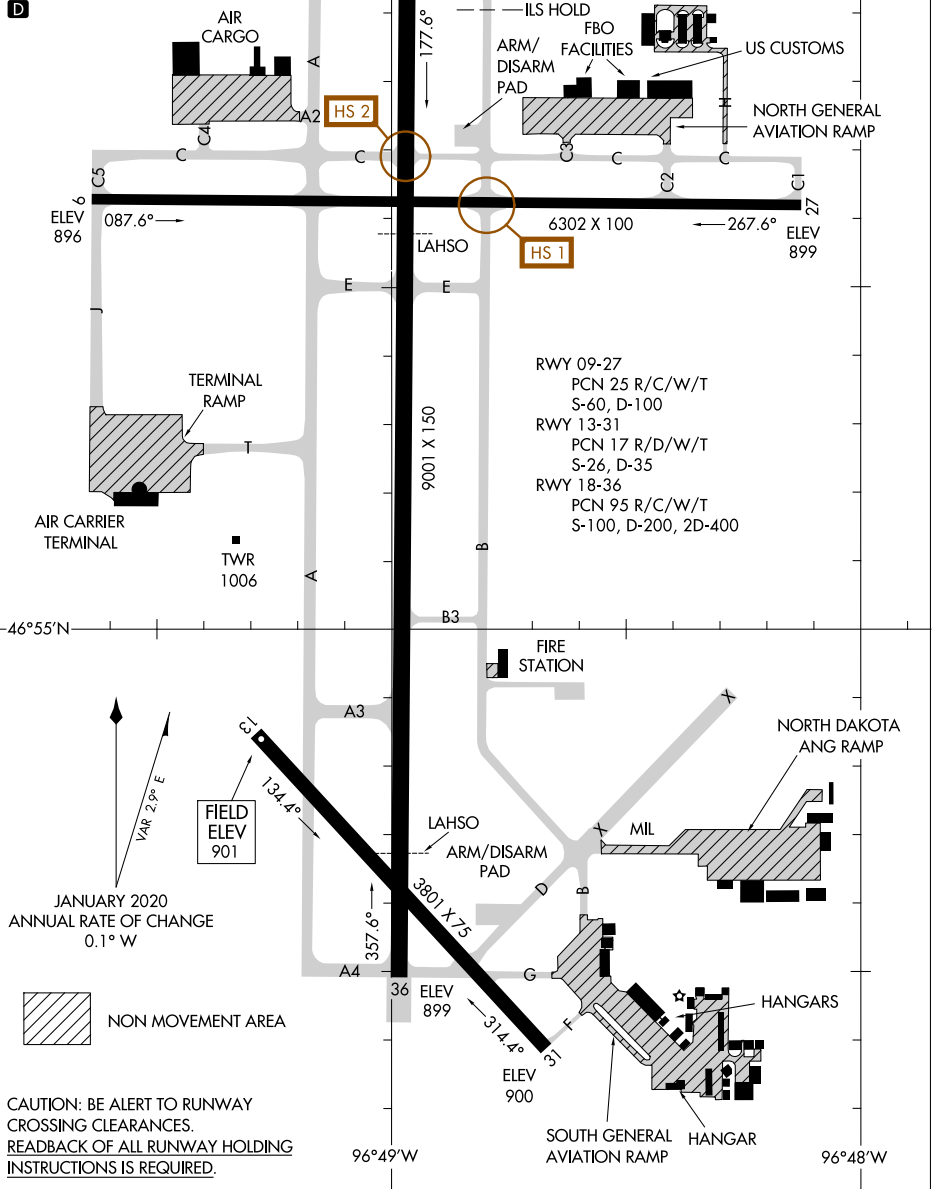

AIRPORT DIAGRAM

AL-144 (FAA)

HECTOR INTL (FAR)
FARGO, NORTH DAKOTA

ATIS
 124.5 379.2
 FARGO TOWER
 133.8 290.4
 GND CON
 121.9 348.6
 CLNC DEL
 121.9 348.6

NC-1, 25 FEB 2021 to 25 MAR 2021

NC-1, 25 FEB 2021 to 25 MAR 2021