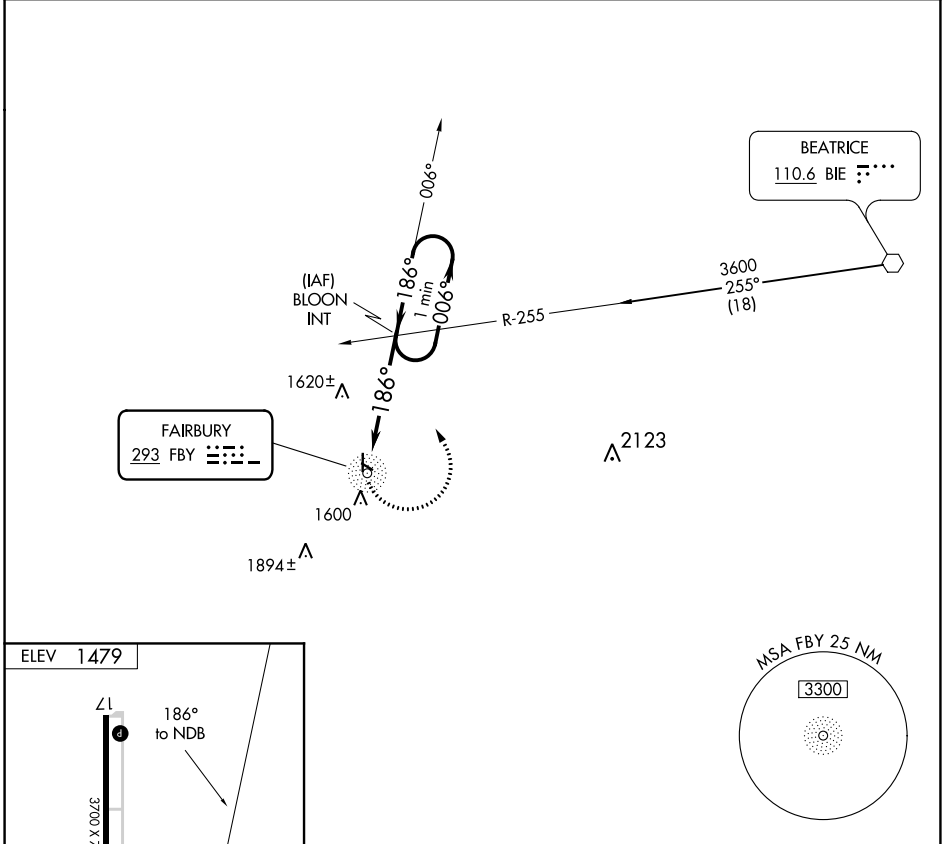

NDB FBY 293	APP CRS 186°	Rwy Idg TDZE Apt Elev 1479	N/A N/A 1479

NDB-A
FAIRBURY MUNI (F'BY)

NA Use Hebron altimeter setting; when not received, use Beatrice altimeter setting and increase all MDAs 40 feet. Circling NA to Rws 11 and 29.

MISSED APPROACH: Climbing left turn to 3600 via FBY bearing 006° to BLOON INT and hold.

HJH AWOS-3 118.525	MINNEAPOLIS CENTER 126.4 317.7	UNICOM 122.7 (CTAF)

CATEGORY	A	B	C	D
CIRCLING	2000-1 521 (600-1)	2040-1 561 (600-1)	NA	

NC-2, 25 FEB 2021 to 25 MAR 2021

NC-2, 25 FEB 2021 to 25 MAR 2021