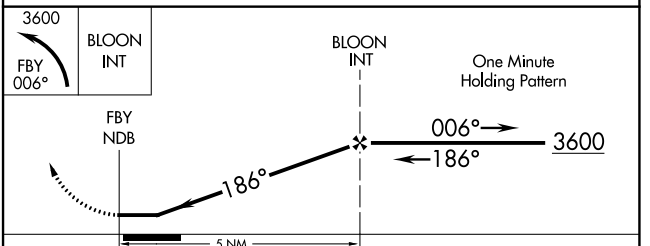

NDB FBY 293	APP CRS 186°	Rwy Idg TDZE Apt Elev 1479	N/A N/A 1479

NDB-A
FAIRBURY MUNI (F'BY)

NA Use Hebron altimeter setting; when not received, use Beatrice altimeter setting and increase all MDAs 40 feet. Circling NA to Rws 11 and 29.

MISSED APPROACH: Climbing left turn to 3600 via FBY bearing 006° to BLOON INT and hold.

HJH AWOS-3 118.525	MINNEAPOLIS CENTER 126.4 317.7	UNICOM 122.7 (CTAF)

CATEGORY	A	B	C	D
CIRCLING	2000-1 521 (600-1)	2040-1 561 (600-1)	NA	

NC-2, 25 FEB 2021 to 25 MAR 2021

NC-2, 25 FEB 2021 to 25 MAR 2021