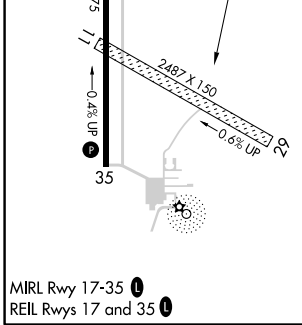

NDB FBY 293	APP CRS 186°	Rwy Idg TDZE Apt Elev 1479	N/A N/A 1479

NDB-A
FAIRBURY MUNI (F'BY)

NA Use Hebron altimeter setting; when not received, use Beatrice altimeter setting and increase all MDAs 40 feet. Circling NA to Rws 11 and 29.

MISSED APPROACH: Climbing left turn to 3600 via FBY bearing 006° to BLOON INT and hold.

HJH AWOS-3 118.525	MINNEAPOLIS CENTER 126.4 317.7	UNICOM 122.7 (CTAF)

CATEGORY	A	B	C	D
CIRCLING	2000-1 521 (600-1)	2040-1 561 (600-1)	NA	

NC-2, 25 FEB 2021 to 25 MAR 2021

NC-2, 25 FEB 2021 to 25 MAR 2021