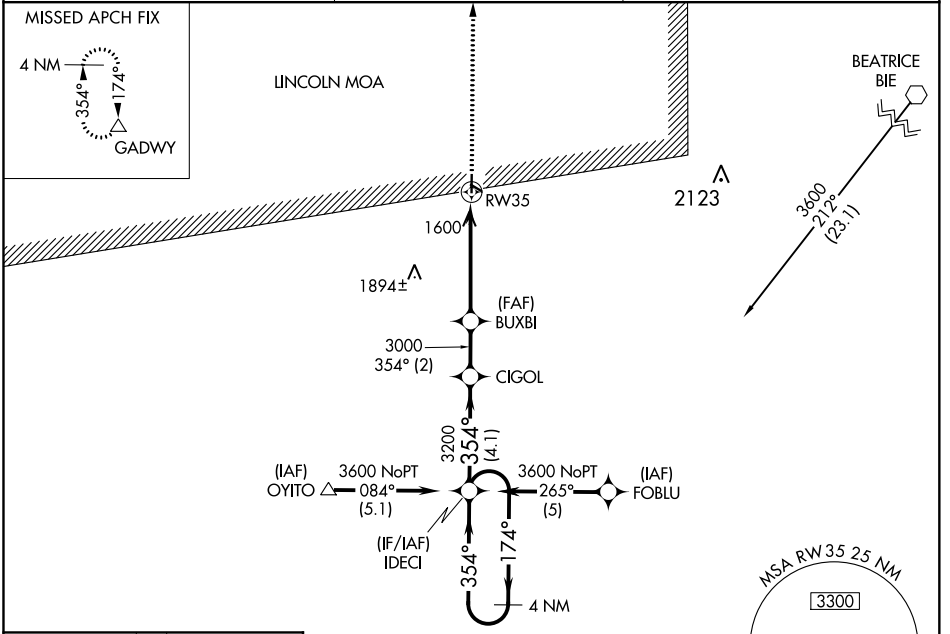

WAAS CH 65808 W35A	APP CRS 354°	Rwy Idg 3700 TDZE 1477 Apt Elev 1479
--	------------------------	---

RNAV (GPS) RWY 35

FAIRBURY MUNI (F'BY)

RNP APCH.		MISSED APPROACH: Climb to 4000 direct GADWY and hold.
<p>▼ Use Hebron altimeter setting; when not received, use Beatrice altimeter setting: increase LPV DA to 1796 feet and all visibilities ¼ SM; increase all MDAs 40 feet. Circling NA to Rwys 11 and 29.</p> <p>▲ NA</p>		
HJH AWOS-3 118.525	MINNEAPOLIS CENTER 126.4 317.7	UNICOM 122.7 (CTAF) 0

ELEV 1479	TDZE 1477
------------------	------------------

CATEGORY	A	B	C	D
LPV DA	1773-1	296 (300-1)		NA
LNAV MDA	1900-1	423 (500-1)		NA
CIRCLING	1960-1	481 (500-1)		NA

NC-2, 25 FEB 2021 to 25 MAR 2021

NC-2, 25 FEB 2021 to 25 MAR 2021