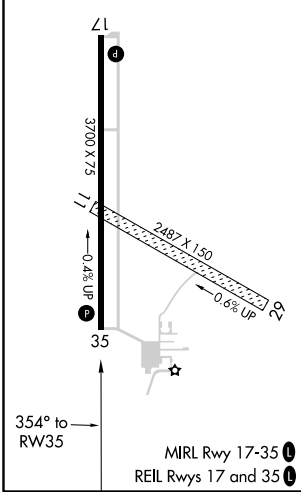

CATEGORY	A	B	C	D
LPV DA	1773-1	296 (300-1)		NA
LNAV MDA	1900-1	423 (500-1)		NA
CIRCLING	1960-1	481 (500-1)		NA

NC-2, 25 FEB 2021 to 25 MAR 2021

NC-2, 25 FEB 2021 to 25 MAR 2021