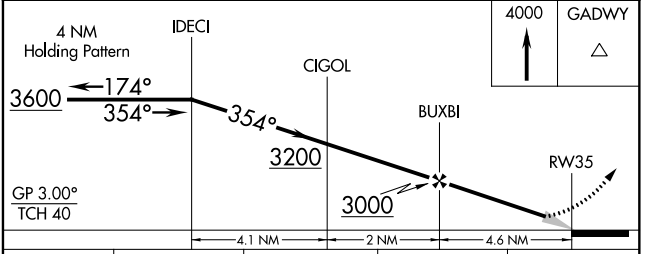

WAAS CH 65808 W35A	APP CRS 354°	Rwy Idg 3700 TDZE 1477 Apt Elev 1479
--	------------------------	---

RNAV (GPS) RWY 35

FAIRBURY MUNI (F'BY)

RNP APCH.		MISSED APPROACH: Climb to 4000 direct GADWY and hold.
<p>▼ Use Hebron altimeter setting; when not received, use Beatrice altimeter setting: increase LPV DA to 1796 feet and all visibilities ¼ SM; increase all MDAs 40 feet. Circling NA to Rwys 11 and 29.</p> <p>▲ NA</p>		
HJH AWOS-3 118.525	MINNEAPOLIS CENTER 126.4 317.7	UNICOM 122.7 (CTAF) 0

ELEV 1479	TDZE 1477
------------------	------------------

CATEGORY	A	B	C	D
LPV DA	1773-1	296 (300-1)		NA
LNAV MDA	1900-1	423 (500-1)		NA
CIRCLING	1960-1	481 (500-1)		NA

NC-2, 25 FEB 2021 to 25 MAR 2021

NC-2, 25 FEB 2021 to 25 MAR 2021