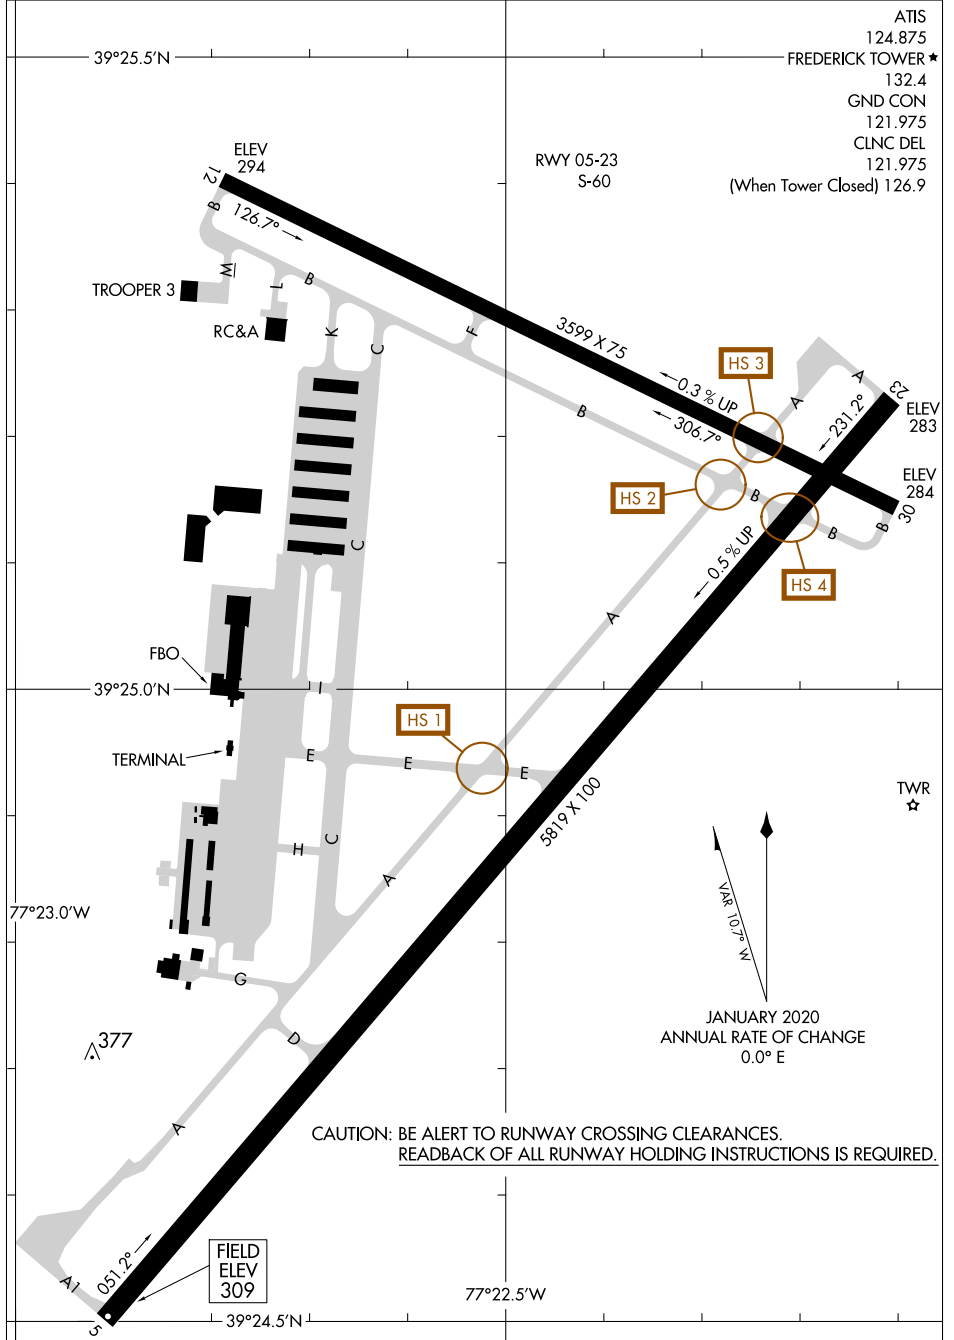

AIRPORT DIAGRAM

AL-5089 (FAA)

FREDERICK MUNI (F'DK)
FREDERICK, MARYLAND

NE-3, 25 FEB 2021 to 25 MAR 2021

NE-3, 25 FEB 2021 to 25 MAR 2021

CAUTION: BE ALERT TO RUNWAY CROSSING CLEARANCES.
READBACK OF ALL RUNWAY HOLDING INSTRUCTIONS IS REQUIRED.

AIRPORT DIAGRAM

FREDERICK, MARYLAND
FREDERICK MUNI (F'DK)