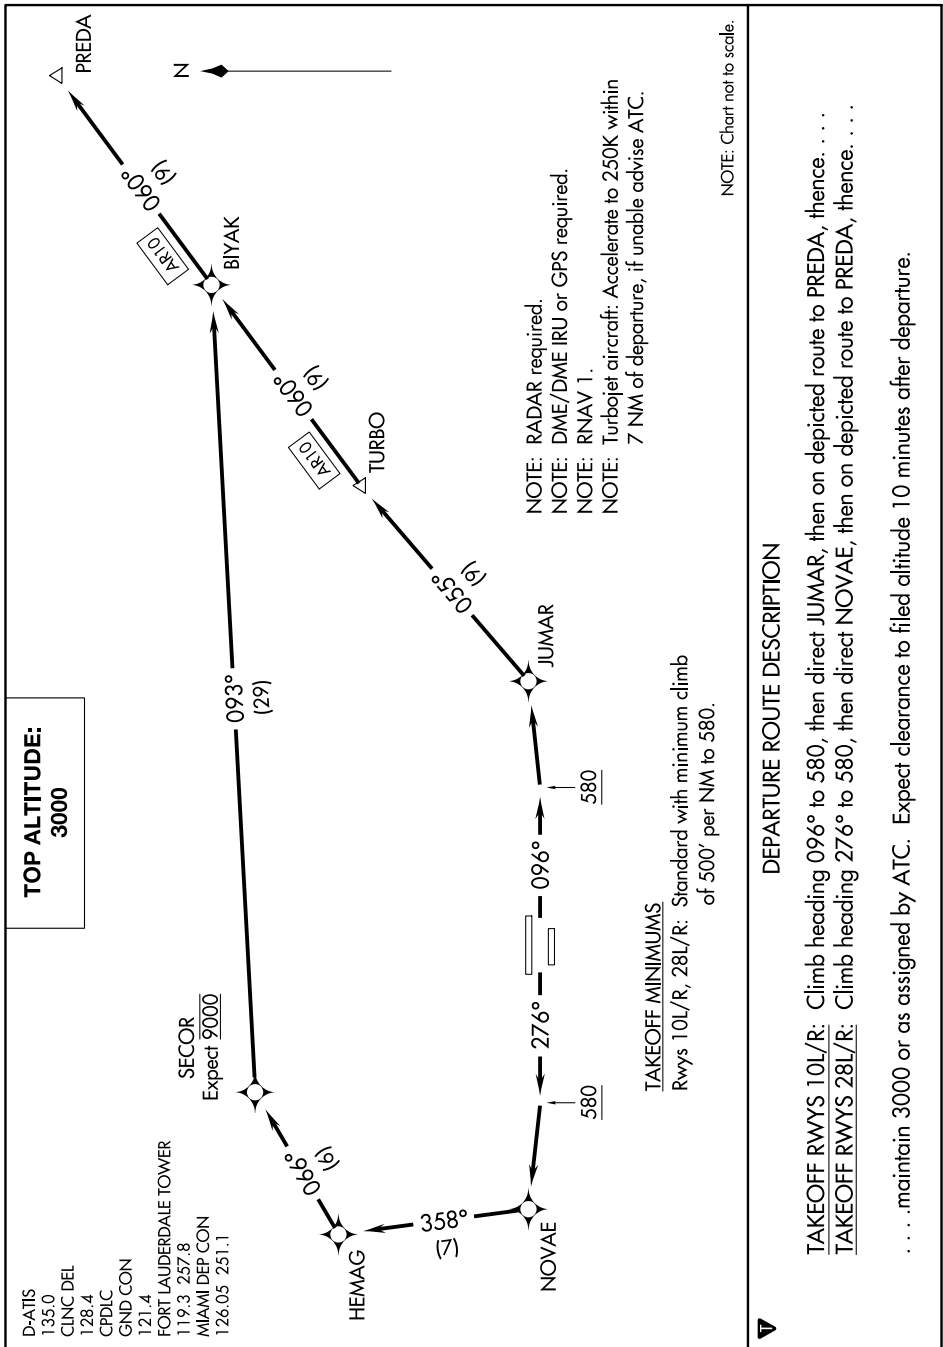

# PREDA FOUR DEPARTURE (RNAV)

FORT LAUDERDALE/HOLLYWOOD INTL (FLL)  
FORT LAUDERDALE, FLORIDA

SE-3, 25 FEB 2021 to 25 MAR 2021

# PREDA FOUR DEPARTURE (RNAV)

(PREDA4.PREDA) 25JUN15

## DEPARTURE ROUTE DESCRIPTION

**TAKEOFF RWYS 10L/R:** Climb heading 096° to 580, then direct JUMAR, then on depicted route to PREDA, thence. . . .

**TAKEOFF RWYS 28L/R:** Climb heading 276° to 580, then direct NOVAE, then on depicted route to PREDA, thence. . . .

. . . . maintain 3000 or as assigned by ATC. Expect clearance to filed altitude 10 minutes after departure.