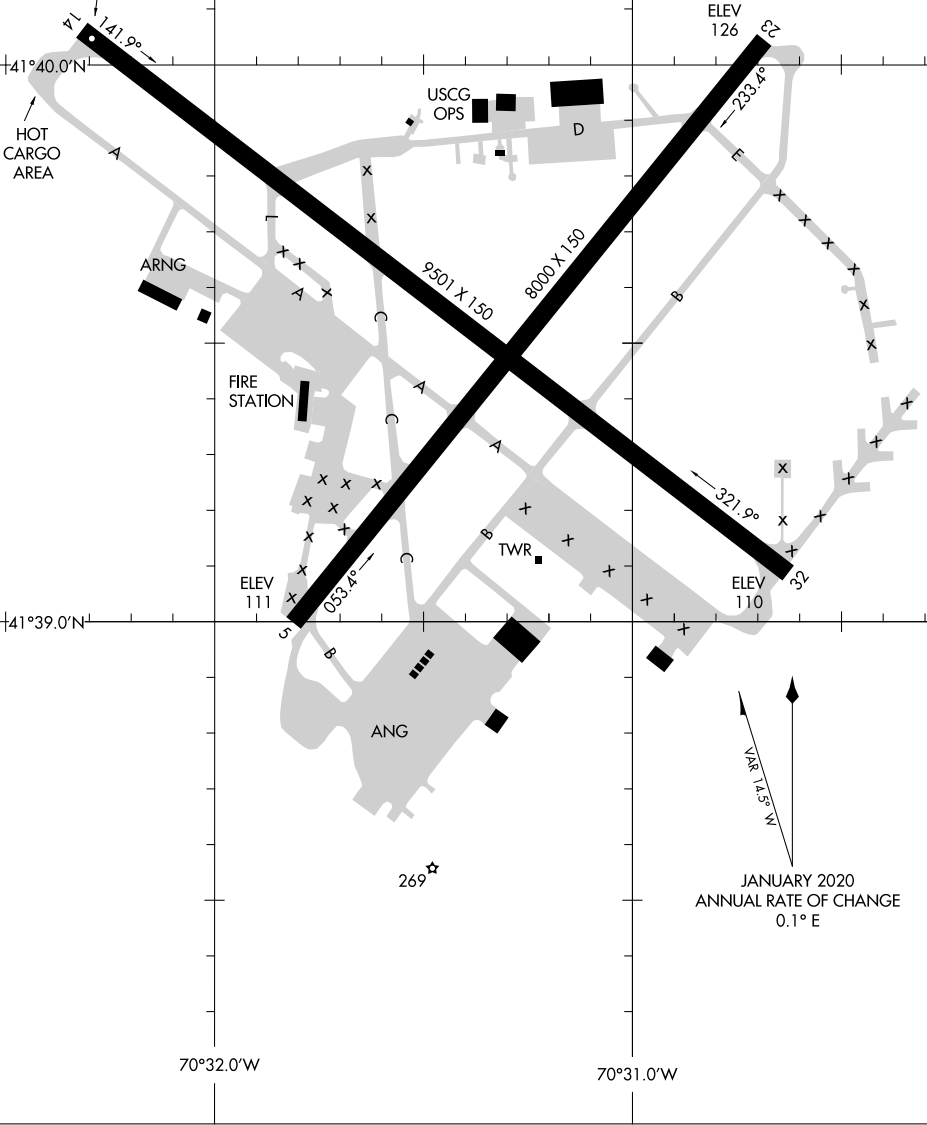

20310

AIRPORT DIAGRAM

CAPE COD COAST GUARD AIR STATION (F/MH)
AL-10362 (FAA)
FALMOUTH, MASSACHUSETTS

ATIS
120.475 236.825
COAST GUARD TOWER
128.425 291.1
GND CON
124.15 275.8

CAUTION: BE ALERT TO RUNWAY CROSSING CLEARANCES.
READBACK OF ALL RUNWAY HOLDING INSTRUCTIONS IS REQUIRED.

RWY 05-23
PCN 33 F/A/W/T
RWY 14-32
PCN 26 F/A/W/T

FIELD
ELEV
130

NE-1, 25 FEB 2021 to 25 MAR 2021

NE-1, 25 FEB 2021 to 25 MAR 2021

MAG 145° W
JANUARY 2020
ANNUAL RATE OF CHANGE
0.1° E