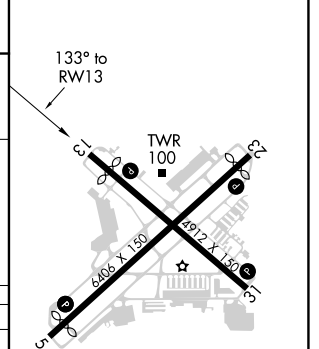

ELEV 17	TDZE 15