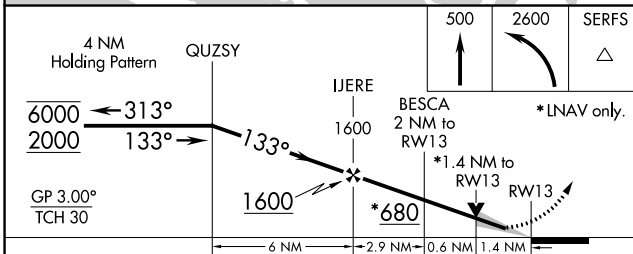

WAAS CH 73024 W13A	APP CRS 133°	Rwy Idg 4297 TDZE 15 Apt Elev 17
--	------------------------	---

RNAV (GPS) RWY 13

PAGE FIELD (FMY)

RNP APCH.		MISSED APPROACH: Climb to 500 then climbing left turn to 2600 direct SERFS and hold.	
ATIS 123.725	FORT MYERS APP CON ★ 126.8 306.2	PAGE TOWER ★ 119.0 (CTAF) 306.95	GND CON 121.7
		CLNC DEL 121.7	

SE-3, 25 FEB 2021 to 25 MAR 2021

SE-3, 25 FEB 2021 to 25 MAR 2021

ELEV 17	TDZE 15
---------	---------

CATEGORY	A	B	C	D
LPV DA	265-1		250 (300-1)	
LNAV/VNAV DA	480-1½		465 (500-1½)	
LNAV MDA	480-1		465 (500-1½)	
CIRCLING	540-1 523 (600-1)		600-1½ 583 (600-1½) 680-2 663 (700-2)	