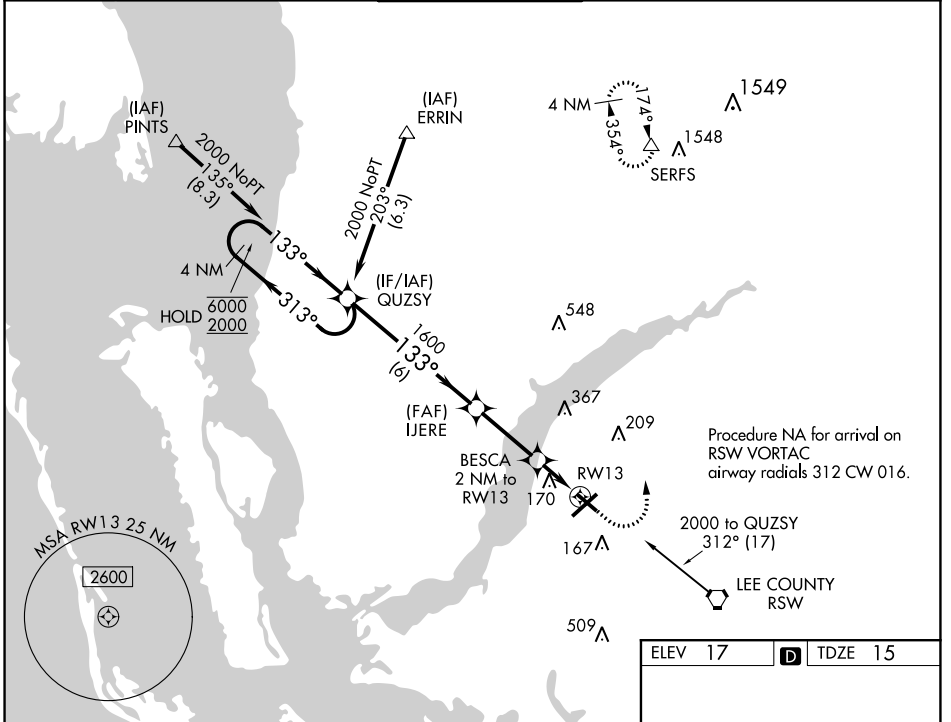

WAAS CH 73024 W13A	APP CRS 133°	Rwy Idg 4297 TDZE 15 Apt Elev 17
--	------------------------	---

RNAV (GPS) RWY 13

PAGE FIELD (FMY)

RNP APCH.		MISSED APPROACH: Climb to 500 then climbing left turn to 2600 direct SERFS and hold.	
ATIS 123.725	FORT MYERS APP CON ★ 126.8 306.2	PAGE TOWER ★ 119.0 (CTAF) 306.95	GND CON 121.7
		CLNC DEL 121.7	

SE-3, 25 FEB 2021 to 25 MAR 2021

SE-3, 25 FEB 2021 to 25 MAR 2021

ELEV 17	TDZE 15
---------	---------

CATEGORY	A	B	C	D
LPV DA	265-1		250 (300-1)	
LNAV/VNAV DA	480-1½		465 (500-1½)	
LNAV MDA	480-1		465 (500-1½)	
CIRCLING	540-1 523 (600-1)		600-1½ 583 (600-1½) 680-2 663 (700-2)	

REIL Rwy 5, 13, 23 and 31
MIRL Rwy 5-23 and 13-31