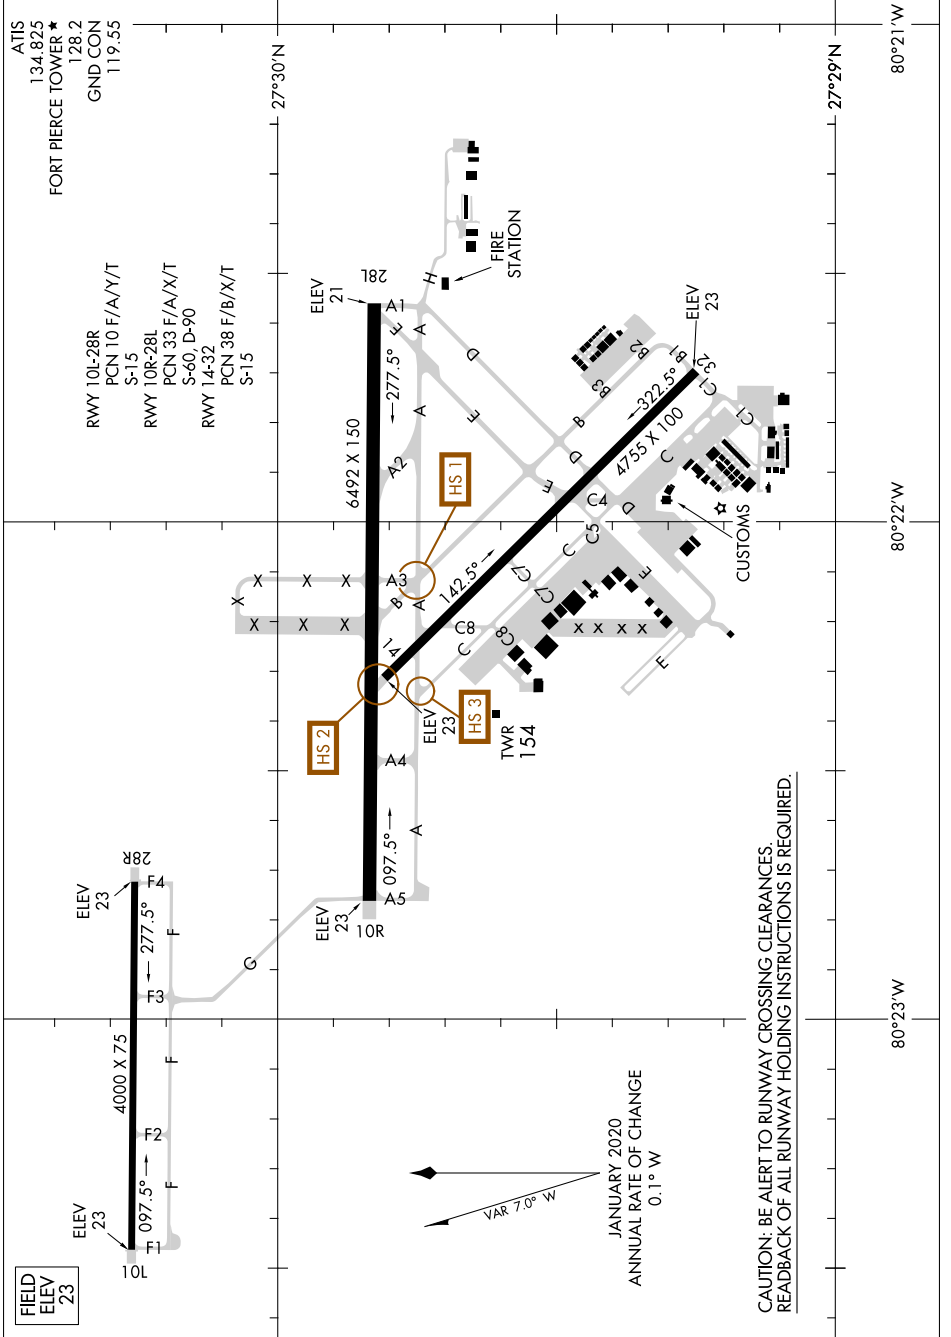

# AIRPORT DIAGRAM

AL-5343 (FAA)

TREASURE COAST INTL (F'PR)  
FORT PIERCE, FLORIDA

SE-3, 25 FEB 2021 to 25 MAR 2021

SE-3, 25 FEB 2021 to 25 MAR 2021

# AIRPORT DIAGRAM

FORT PIERCE, FLORIDA  
TREASURE COAST INTL (F'PR)