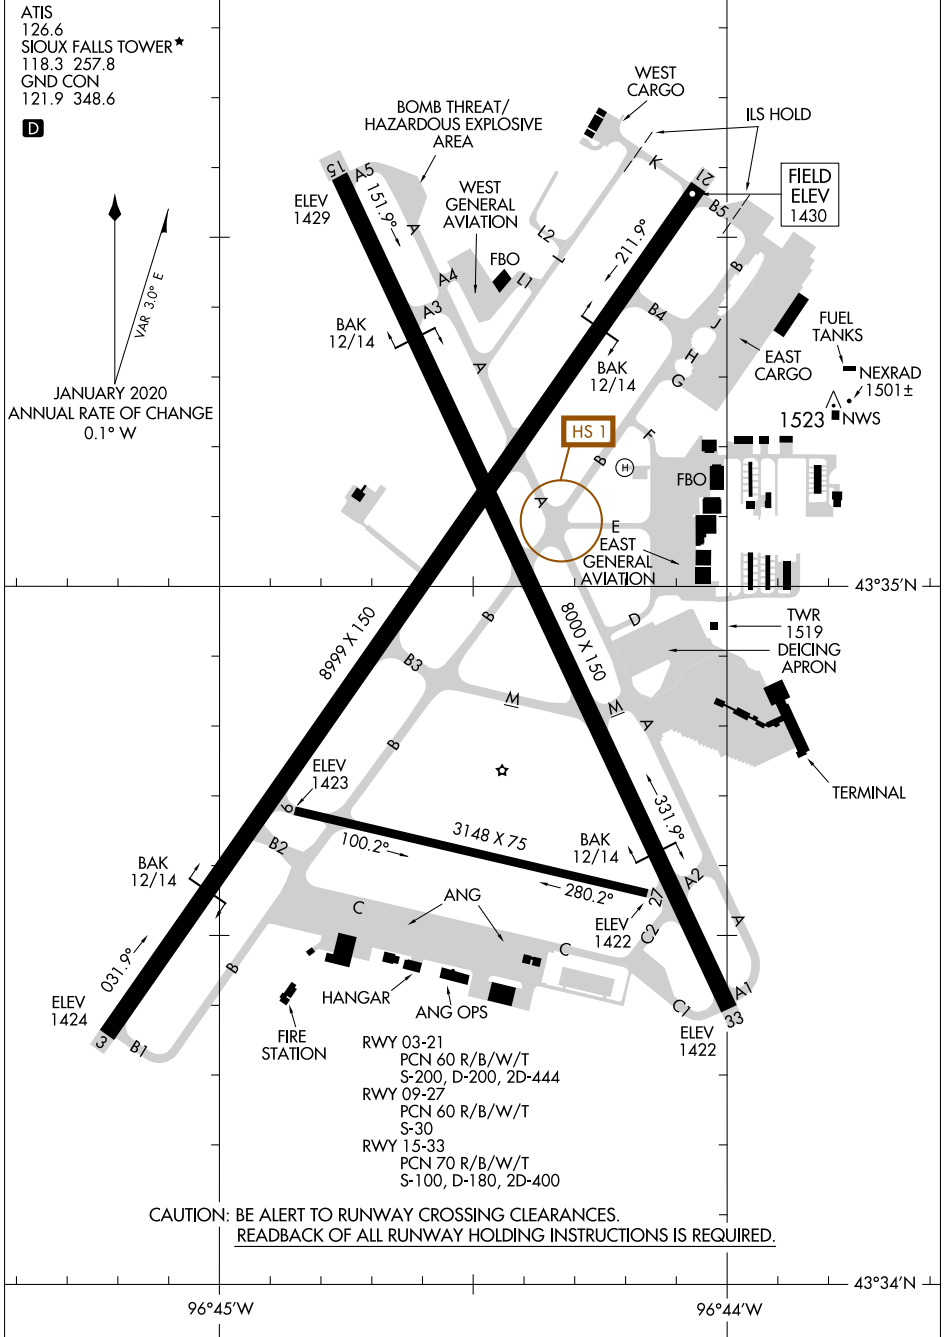

AIRPORT DIAGRAM

AL-396 (FAA)

JOE FOSS FLD (FSD)
SIOUX FALLS, SOUTH DAKOTA

NC-1, 25 FEB 2021 to 25 MAR 2021

NC-1, 25 FEB 2021 to 25 MAR 2021

AIRPORT DIAGRAM

SIOUX FALLS, SOUTH DAKOTA
JOE FOSS FLD (FSD)