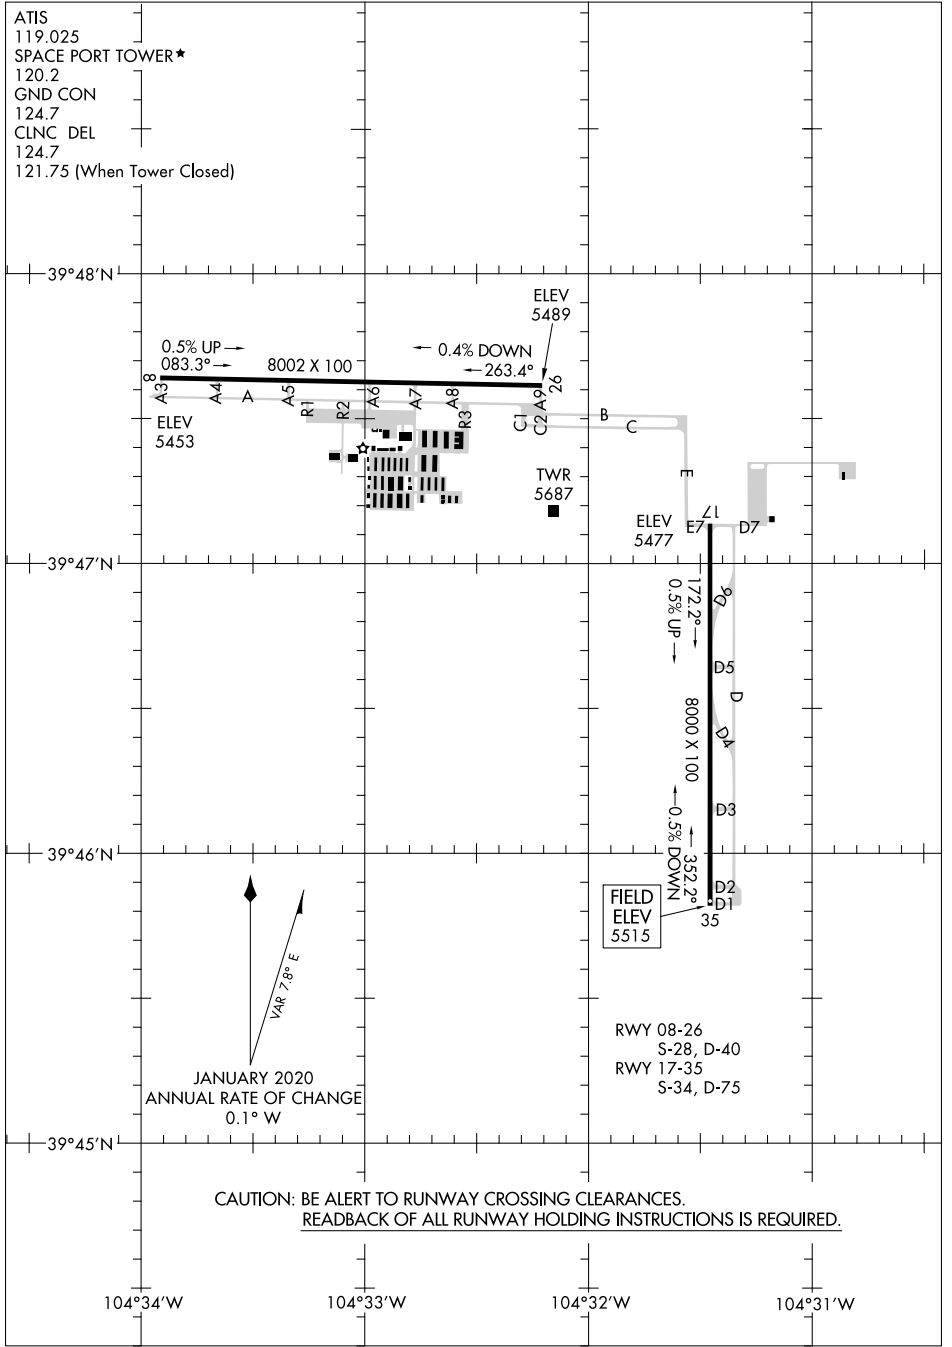

AIRPORT DIAGRAM

ATIS 119.025
 SPACE PORT TOWER* 120.2
 GND CON 124.7
 CLNC DEL 124.7
 121.75 (When Tower Closed)

SW-1, 25 FEB 2021 to 25 MAR 2021

SW-1, 25 FEB 2021 to 25 MAR 2021

AIRPORT DIAGRAM