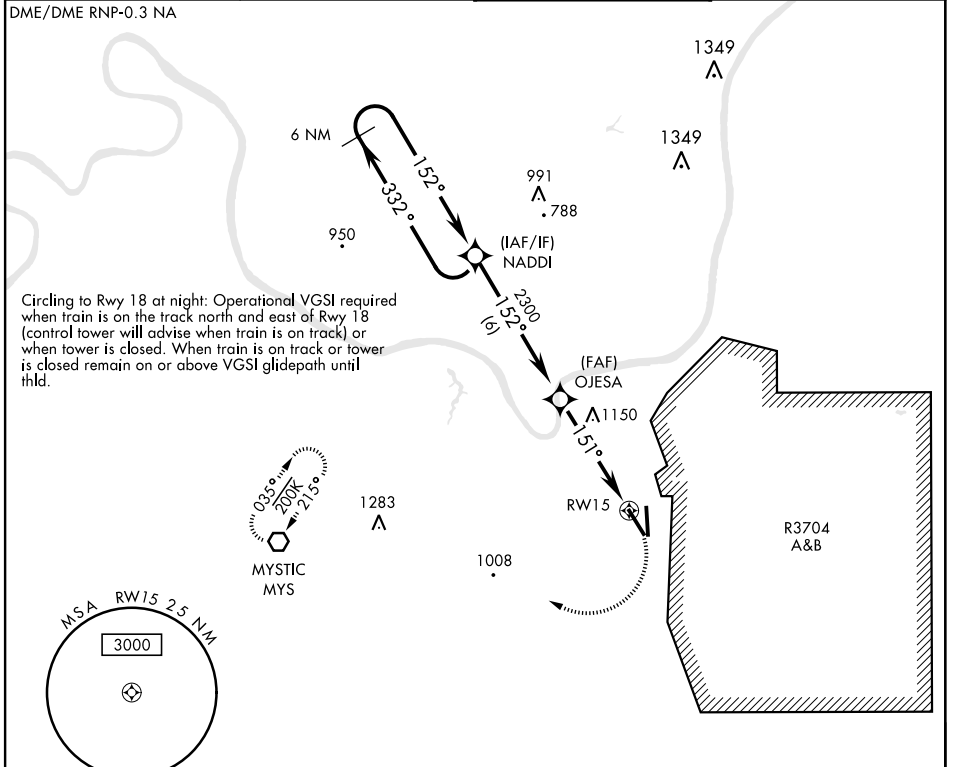

RNAV (GPS) RWY 15

APCH CRS	Rwy Idg	4853
151°	TDZE	754
	Arprt Elev	754

AL-151 [USA]

GODMAN AAF (KFTK)

⚠ * Circling not authorized E of Rwy 18-36. MISSED APPROACH: Climbing right turn to 3000 direct MYS VOR and hold.

ATIS★ 109.6	LOUISVILLE APP CON 132.075 327.0	GODMAN TOWER★ 133.35 (CTAF) 0	GND CON 121.9 239.3
-----------------------	--	--	-------------------------------

	ELEV	754	TDZE	754
CATEGORY	A	B	C	D
RNAV MDA	1200-1	445 (500-1)	1200-1¼ 445 (500-1¼)	1200-1½ 445 (500-1½)
CIRCLING *	1300-1	545 (600-1)	1300-1½ 545 (600-1½)	1320-2 565 (600-2)

RNAV (GPS) RWY 15

SE-1, 25 FEB 2021 to 25 MAR 2021

SE-1, 25 FEB 2021 to 25 MAR 2021