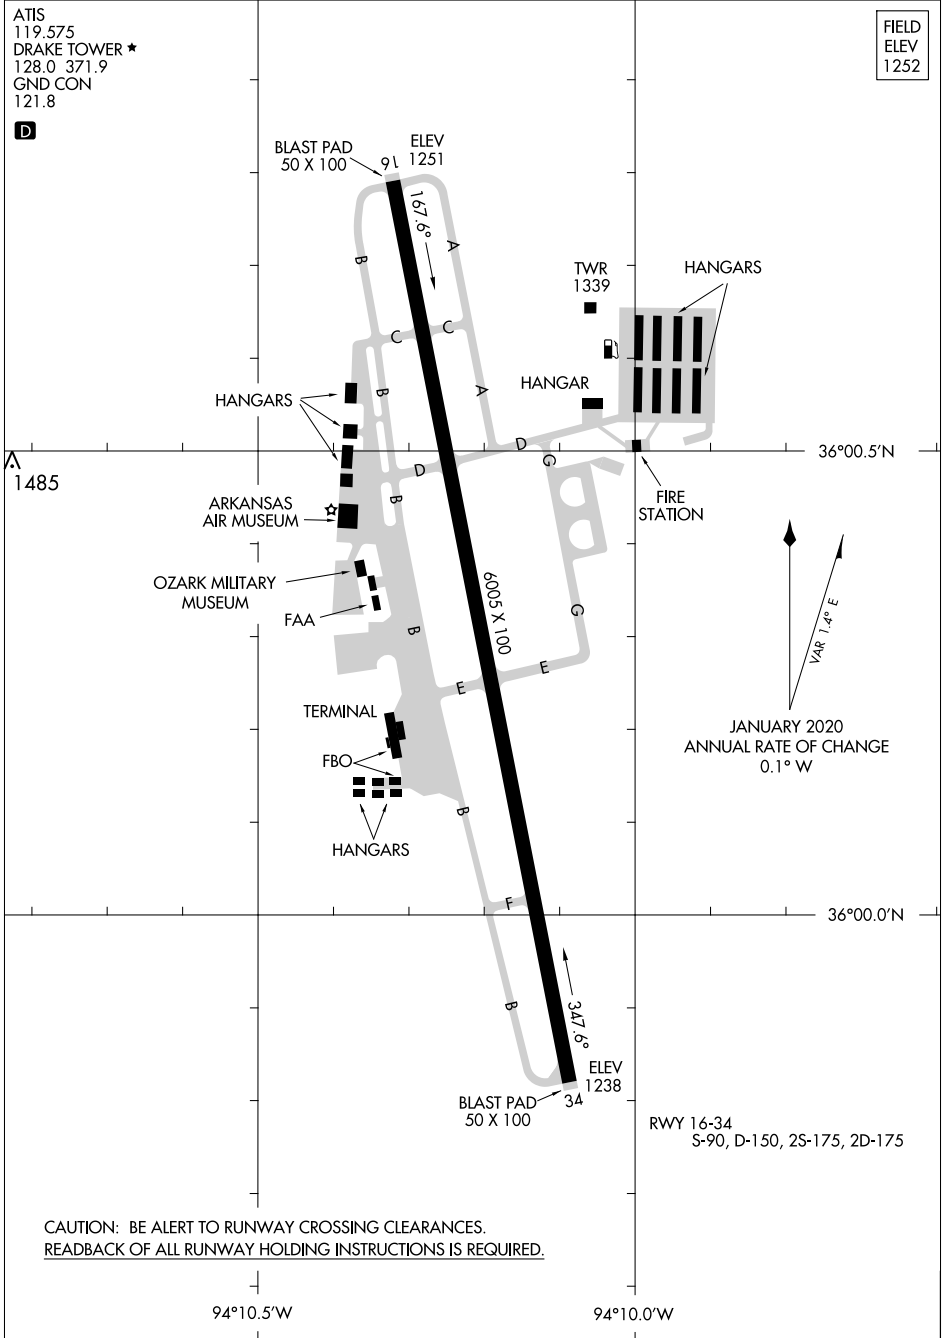

# AIRPORT DIAGRAM

AL-728 (FAA)

DRAKE FIELD (F<sup>Y</sup>V)  
FAYETTEVILLE, ARKANSAS

ATIS  
119.575  
DRAKE TOWER ★  
128.0 371.9  
GND CON  
121.8

**D**

FIELD  
ELEV  
1252

SC-1, 25 FEB 2021 to 25 MAR 2021

SC-1, 25 FEB 2021 to 25 MAR 2021

CAUTION: BE ALERT TO RUNWAY CROSSING CLEARANCES.  
READEBACK OF ALL RUNWAY HOLDING INSTRUCTIONS IS REQUIRED.

RWY 16-34  
S-90, D-150, 2S-175, 2D-175

# AIRPORT DIAGRAM

FAYETTEVILLE, ARKANSAS  
DRAKE FIELD (F<sup>Y</sup>V)