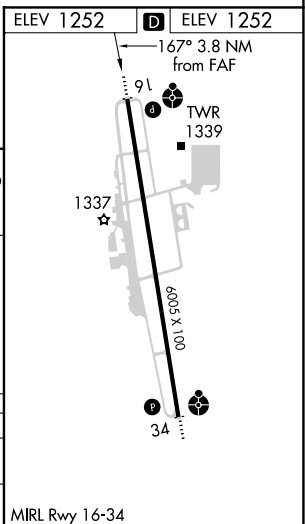

LOC/DME I-FYV 111.9 Chan 56	APP CRS 167°	Rwy Idg 6005 TDZE 1252 Apt Elev 1252
---	------------------------	---

LOC RWY 16

DRAKE FIELD (FYV)

⚠ Circling NA east of Rwy 16-34. Rwy 16 helicopter visibility reduction below 3/4 SM NA. DME required.	ODALS 	MISSED APPROACH: Climb to 2100 then climbing right turn to 4000 on heading 295° and RZC VORTAC R-221 to SUMMO INT/RZC 22.1 DME and hold.
---	------------------	---

CATEGORY	A	B	C	D
S-LOC 16	1780-3/4	528 (600-3/4)	1780-13/8	528 (600-13/8)
C CIRCLING	2000-1	748 (800-1)	2320-3	1068 (1100-3)

SC-1, 25 FEB 2021 to 25 MAR 2021

SC-1, 25 FEB 2021 to 25 MAR 2021