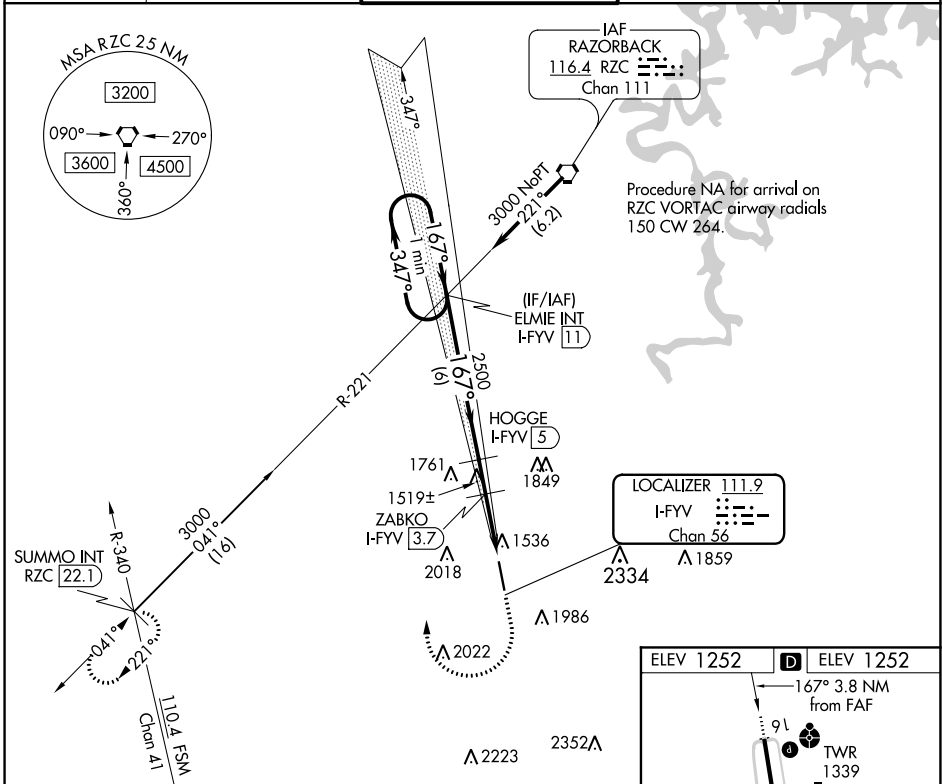

LOC/DME I-FYV 111.9 Chan 56	APP CRS 167°	Rwy Idg 6005 TDZE 1252 Apt Elev 1252
---	------------------------	---

LOC RWY 16

DRAKE FIELD (FYV)

⚠ Circling NA east of Rwy 16-34. Rwy 16 helicopter visibility reduction below 3/4 SM NA. DME required.	ODALS 	MISSED APPROACH: Climb to 2100 then climbing right turn to 4000 on heading 295° and RZC VORTAC R-221 to SUMMO INT/RZC 22.1 DME and hold.
---	------------------	---

CATEGORY	A	B	C	D
S-LOC 16	1780-3/4	528 (600-3/4)	1780-13/8	528 (600-13/8)
C CIRCLING	2000-1	748 (800-1)	2320-3	1068 (1100-3)

SC-1, 25 FEB 2021 to 25 MAR 2021

SC-1, 25 FEB 2021 to 25 MAR 2021