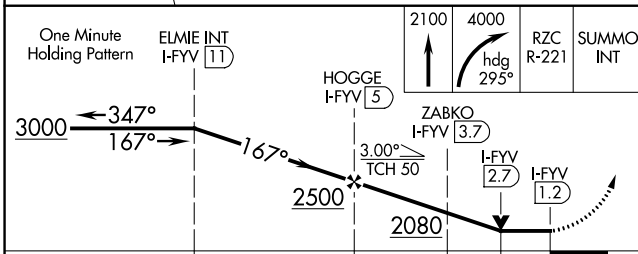

LOC/DME I-FYV 111.9 Chan 56	APP CRS 167°	Rwy Idg 6005 TDZE 1252 Apt Elev 1252
---	------------------------	---

LOC RWY 16

DRAKE FIELD (FYV)

⚠ Circling NA east of Rwy 16-34. Rwy 16 helicopter visibility reduction below 3/4 SM NA. DME required.	ODALS 	MISSED APPROACH: Climb to 2100 then climbing right turn to 4000 on heading 295° and RZC VORTAC R-221 to SUMMO INT/RZC 22.1 DME and hold.
---	------------------	---

CATEGORY	A	B	C	D
S-LOC 16	1780-3/4	528 (600-3/4)	1780-13/8	528 (600-13/8)
C CIRCLING	2000-1	748 (800-1)	2320-3	1068 (1100-3)

SC-1, 25 FEB 2021 to 25 MAR 2021

SC-1, 25 FEB 2021 to 25 MAR 2021