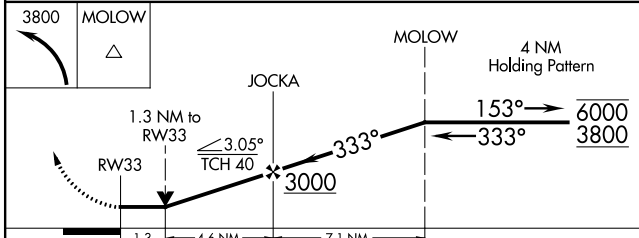

APP CRS <b>333°</b>	Rwy Idg TDZE Apt Elev	<b>3715</b> <b>1046</b> <b>1048</b>
------------------------	-----------------------------	---

# RNAV (GPS) RWY 33

GRANITE FALLS MUNI/LENZEN-ROE-FAGEN MEMORIAL FIELD (GDB)

RNP APCH.		MISSED APPROACH: Climbing left turn to 3800 direct to MOLOW and hold.	
AWOS-3 <b>120.1</b>	MINNEAPOLIS CENTER <b>127.1 290.2</b>	GCO <b>121.725</b>	UNICOM <b>122.8 (CTAF)</b>