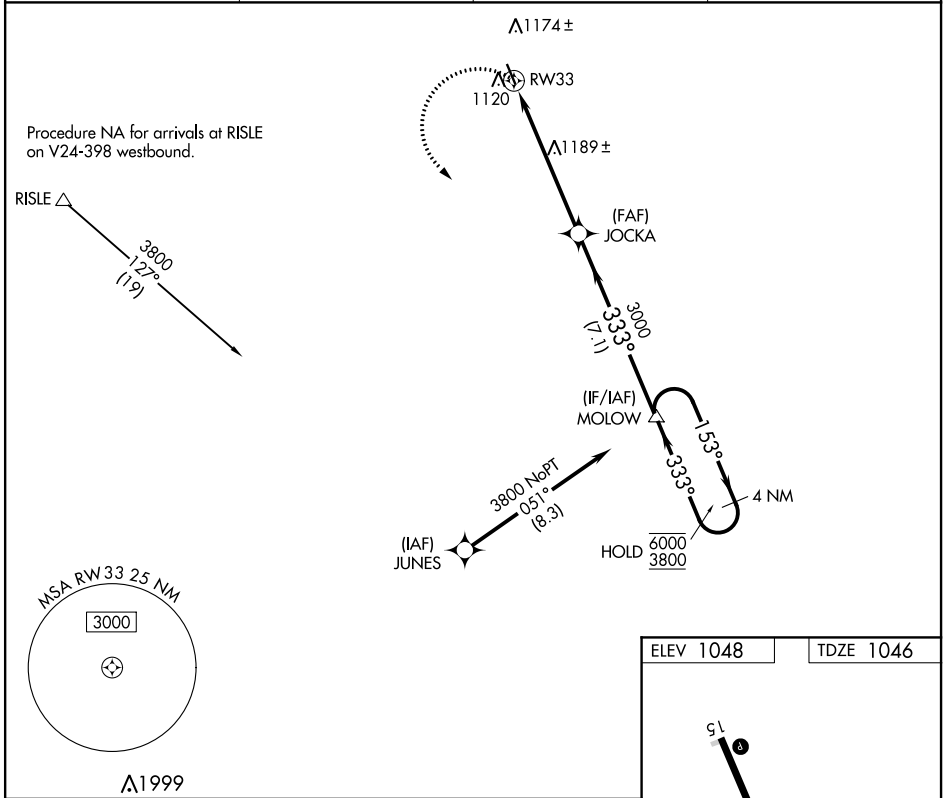

APP CRS <b>333°</b>	Rwy Idg TDZE Apt Elev	<b>3715</b> <b>1046</b> <b>1048</b>
------------------------	-----------------------------	---

# RNAV (GPS) RWY 33

GRANITE FALLS MUNI/LENZEN-ROE-FAGEN MEMORIAL FIELD (GDB)

RNP APCH.		MISSED APPROACH: Climbing left turn to 3800 direct to MOLOW and hold.	
AWOS-3 <b>120.1</b>	MINNEAPOLIS CENTER <b>127.1 290.2</b>	GCO <b>121.725</b>	UNICOM <b>122.8 (CTAF)</b>

CATEGORY	A	B	C	D
LNNAV MDA	1480-1	434 (500-1)	1480-1 $\frac{1}{4}$ 434 (500-1 $\frac{1}{4}$ )	1480-1 $\frac{1}{2}$ 434 (500-1 $\frac{1}{2}$ )
CIRCLING	1480-1 432 (500-1)	1540-1 492 (500-1)	1540-1 $\frac{1}{2}$ 492 (500-1 $\frac{1}{2}$ )	1600-2 552 (600-2)

# RNAV (GPS) RWY 33

NC-1, 25 FEB 2021 to 25 MAR 2021

NC-1, 25 FEB 2021 to 25 MAR 2021