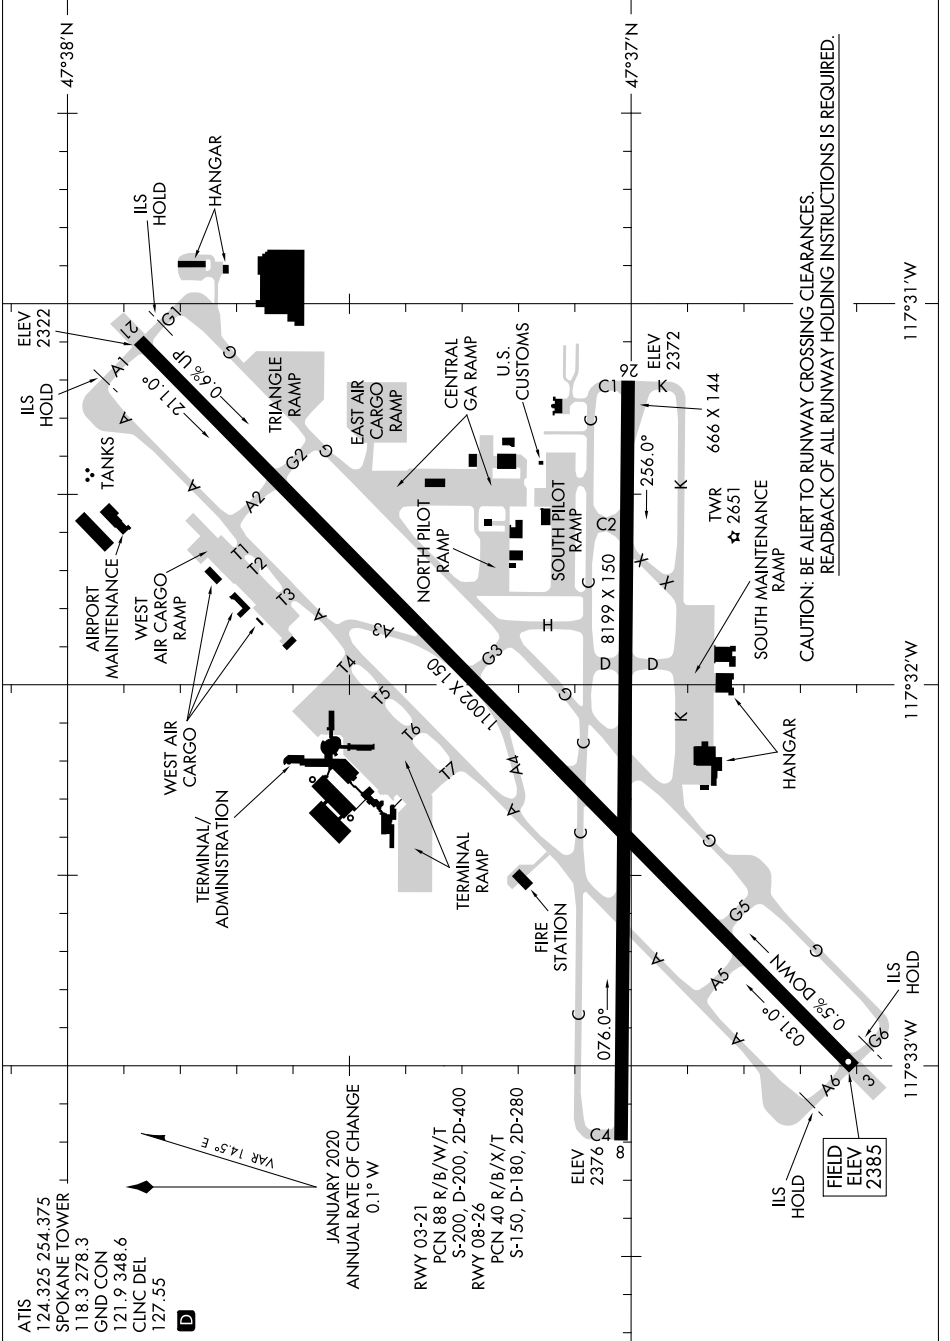

AIRPORT DIAGRAM

AL-403 (FAA)

SPOKANE INTL (GEG)
SPOKANE, WASHINGTON

NW-1, 25 FEB 2021 to 25 MAR 2021

NW-1, 25 FEB 2021 to 25 MAR 2021

AIRPORT DIAGRAM

SPOKANE, WASHINGTON
SPOKANE INTL (GEG)