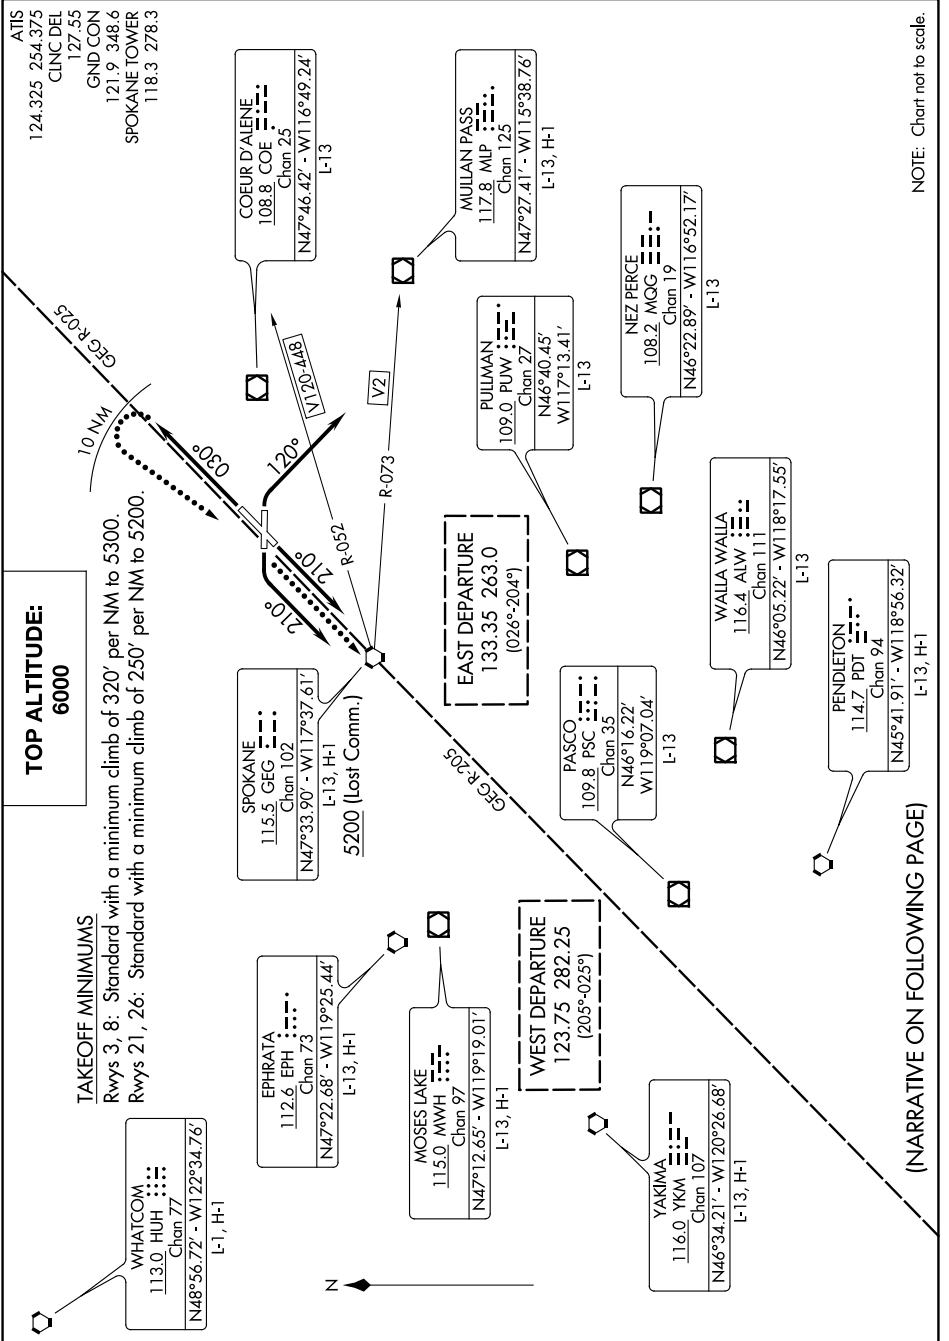

SPOKANE SIX DEPARTURE

AL-403 (FAA)

SPOKANE INTL (GEG)
SPOKANE, WASHINGTON

NW-1, 25 FEB 2021 to 25 MAR 2021

(NARRATIVE ON FOLLOWING PAGE)

NW-1, 25 FEB 2021 to 25 MAR 2021

SPOKANE SIX DEPARTURE

SPOKANE, WASHINGTON
SPOKANE INTL (GEG)