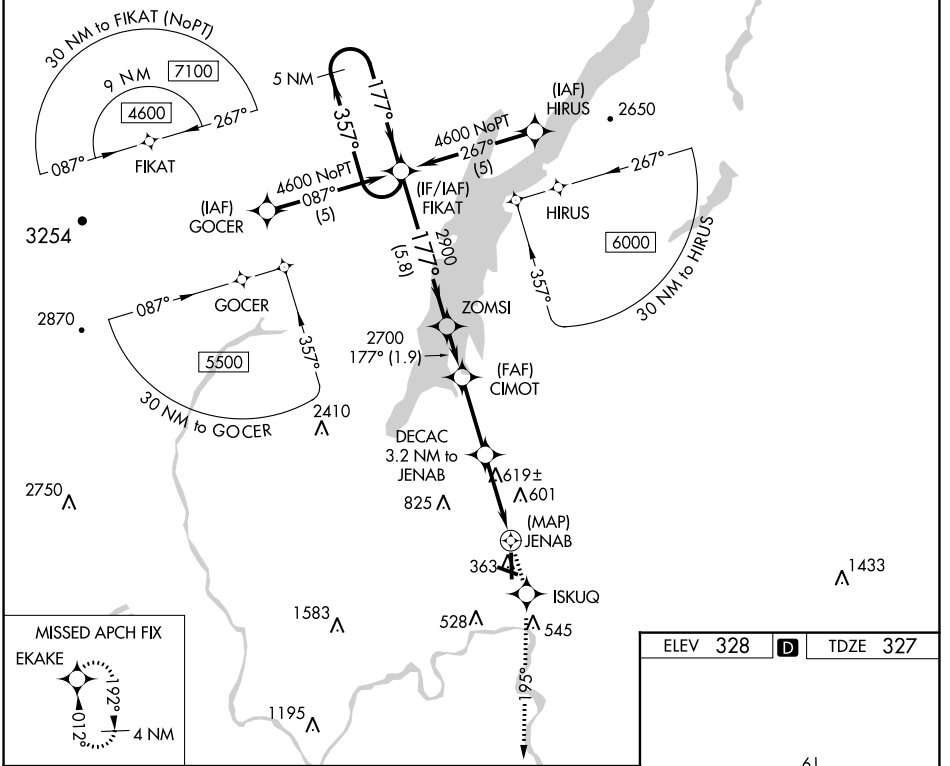

APP CRS	Rwy Idg	5000
177°	TDZE	327
	Apt Elev	328

RNAV (GPS) RWY 19

FLOYD BENNETT MEMORIAL (GFL)

RNP APCH.

⚠ Circling NA for Cat D NW of Rwy 12 and 19. Rwy 19 helicopter visibility reduction below ¾ SM NA. Circling Rwy 12, 30 NA at night.
⚠ -18°C

MISSED APPROACH: Climb to 3000 direct ISKUQ and on track 195° to EKAKE and hold.

ASOS 119.925	ALBANY APP CON 132.825 307.2	UNICOM 123.0 (CTAF) 0
------------------------	--	---------------------------------

NE-2, 25 FEB 2021 to 25 MAR 2021

NE-2, 25 FEB 2021 to 25 MAR 2021

CATEGORY	A	B	C	D
LNVA MDA	880-1	553 (600-1)	880-1½ 553 (600-1½)	880-1¾ 553 (600-1¾)
C CIRCLING	880-1	552 (600-1)	940-1¾ 612 (700-1¾)	1420-3 1092 (1100-3)