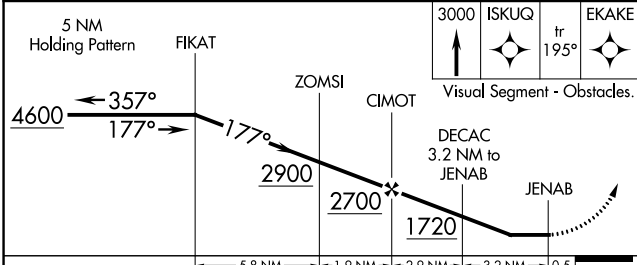

APP CRS	Rwy Idg	5000
177°	TDZE	327
	Apt Elev	328

RNAV (GPS) RWY 19

FLOYD BENNETT MEMORIAL (GFL)

RNP APCH.

⚠ Circling NA for Cat D NW of Rwy 12 and 19. Rwy 19 helicopter visibility reduction below ¾ SM NA. Circling Rwy 12, 30 NA at night.
⚠ -18°C

MISSED APPROACH: Climb to 3000 direct ISKUQ and on track 195° to EKAKE and hold.

ASOS 119.925	ALBANY APP CON 132.825 307.2	UNICOM 123.0 (CTAF) 0

NE-2, 25 FEB 2021 to 25 MAR 2021

NE-2, 25 FEB 2021 to 25 MAR 2021

CATEGORY	A	B	C	D
LNVA MDA	880-1	553 (600-1)	880-1½ 553 (600-1½)	880-1¾ 553 (600-1¾)
C CIRCLING	880-1	552 (600-1)	940-1¾ 612 (700-1¾)	1420-3 1092 (1100-3)