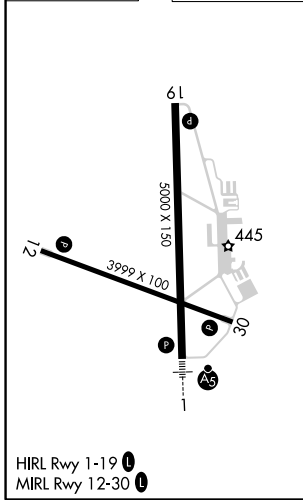

APP CRS	Rwy Idg	3999
305°	TDZE	325
	Apt Elev	328

RNAV (GPS) RWY 30

FLOYD BENNETT MEMORIAL (GFL)

RNP APCH.

- Circling Rwy 12 NA at night.
- Rwy 30 helicopter visibility reduction below 3/4 SM NA.
- 18°C

MISSED APPROACH: Climbing left turn to 4000 direct WAREN and hold.

ASOS 119.925	ALBANY APP CON 132.825 307.2	UNICOM 123.0 (CTAF)
------------------------	--	-------------------------------

ELEV 328	D	TDZE 325
----------	----------	----------

CATEGORY	A	B	C	D
LNAV MDA	1020-1	695 (700-1)	1020-2 695 (700-2)	1020-2 1/4 695 (700-2 1/4)
C CIRCLING	1020-1	692 (700-1)	1020-2 692 (700-2)	1960-3 1632 (1700-3)