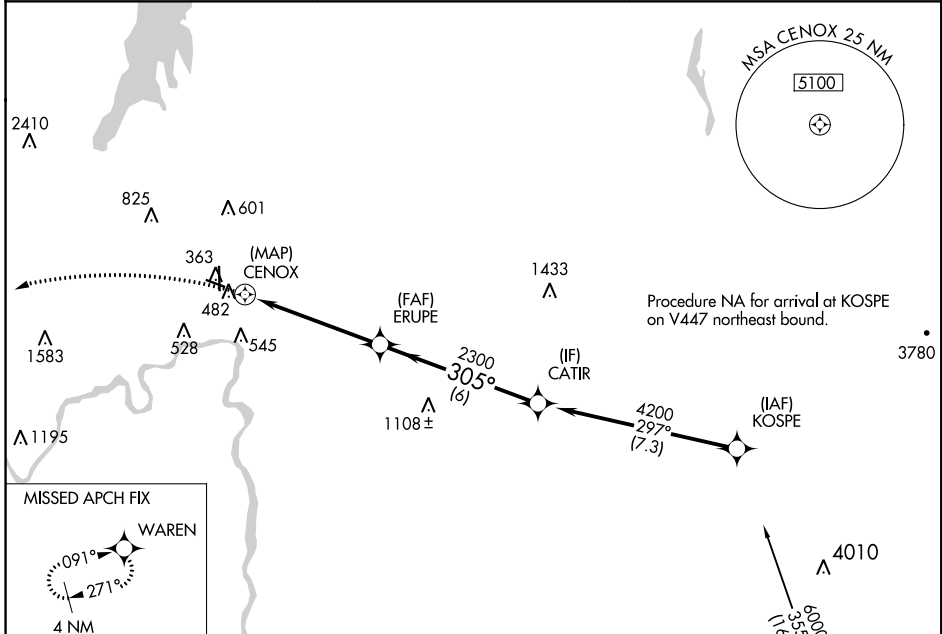

APP CRS	Rwy Idg	3999
305°	TDZE	325
	Apt Elev	328

RNAV (GPS) RWY 30

FLOYD BENNETT MEMORIAL (GFL)

RNP APCH.

- Circling Rwy 12 NA at night.
- Rwy 30 helicopter visibility reduction below 3/4 SM NA.
- 18°C

MISSED APPROACH: Climbing left turn to 4000 direct WAREN and hold.

ASOS 119.925	ALBANY APP CON 132.825 307.2	UNICOM 123.0 (CTAF)
------------------------	--	-------------------------------

ELEV 328	D	TDZE 325
----------	----------	----------

CATEGORY	A	B	C	D
LNAV MDA	1020-1	695 (700-1)	1020-2 695 (700-2)	1020-2 1/4 695 (700-2 1/4)
C CIRCLING	1020-1	692 (700-1)	1020-2 692 (700-2)	1960-3 1632 (1700-3)

NE-2, 25 FEB 2021 to 25 MAR 2021

NE-2, 25 FEB 2021 to 25 MAR 2021