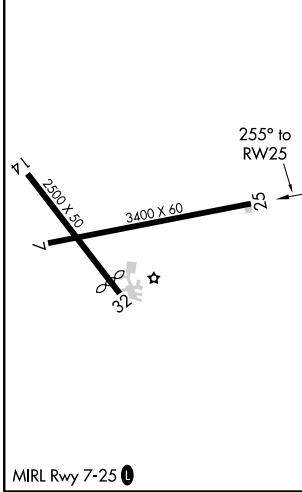

CATEGORY	A	B	C	D
LPV DA		1666-1 302 (400-1)		NA
LNAV/VNAV DA		1666-1 302 (400-1)		NA
LNAV MDA		1720-1 356 (400-1)		NA
C CIRCLING	1900-1 536 (600-1)	2080-1 716 (800-1)	2260-2¾ 896 (900-2¾)	NA

NC-3, 25 FEB 2021 to 25 MAR 2021

NC-3, 25 FEB 2021 to 25 MAR 2021