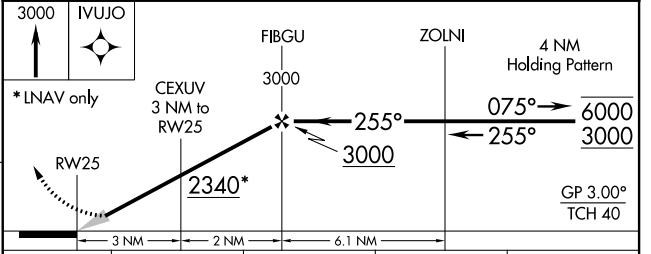

CATEGORY	A	B	C	D
LPV DA		1666-1 302 (400-1)		NA
LNAV/VNAV DA		1666-1 302 (400-1)		NA
LNAV MDA		1720-1 356 (400-1)		NA
C CIRCLING	1900-1 536 (600-1)	2080-1 716 (800-1)	2260-2¾ 896 (900-2¾)	NA

NC-3, 25 FEB 2021 to 25 MAR 2021

NC-3, 25 FEB 2021 to 25 MAR 2021