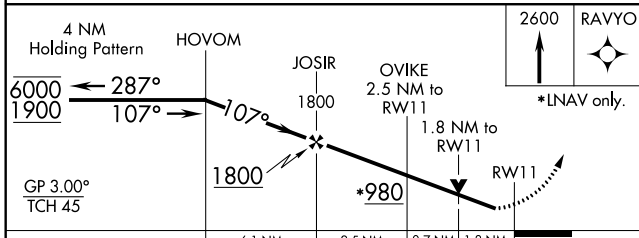

ELEV 145	TDZE 145

REIL Rwy 5 and 23
REIL Rwy 11 and 29
MIRL Rwy 5-23 and 11-29

CATEGORY	A	B	C	D
LPV DA	395-1 250 (300-1)			
LNAV/VNAV DA	647-1¾ 502 (600-1¾)			
LNAV MDA	760-1	615 (700-1)	760-1¾ 615 (700-1¾)	760-2 615 (700-2)
CIRCLING	760-1¾ 615 (700-1¾)		820-2¼ 675 (700-2¼)