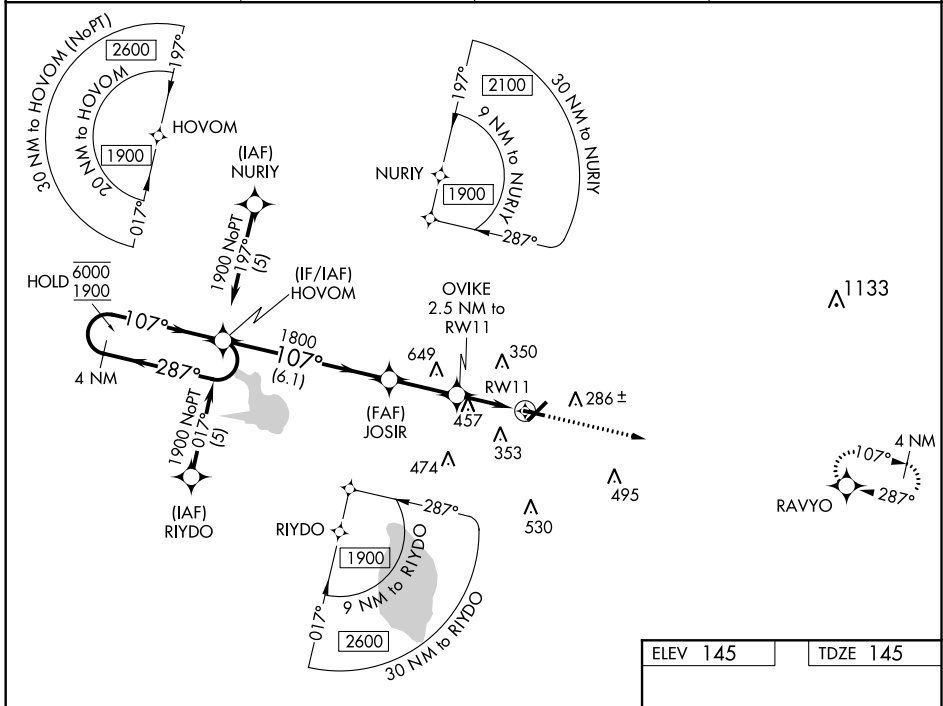

WAAS CH 86502 W11A	APP CRS 107°	Rwy Idg TDZE 145 Apt Elev 145	4001
--	------------------------	---	-------------

RNAV (GPS) RWY 11

WINTER HAVEN RGNL (GIF)

RNP APCH.

⚠ For uncompensated Baro-VNAV systems, LNAV/VNAV NA below -15°C or above 54°C. Straight-In minimums NA at night. When local altimeter setting not received, use Barlow altimeter setting and increase all DA/MDAs 20 feet. Baro-VNAV NA when using Barlow altimeter setting.

MISSED APPROACH:
Climb to 2600 direct RAVYO and hold.

ASOS 133.675	TAMPA APP CON 120.65 290.3	CLNC DEL (GCO) 121.725	UNICOM 123.05 (CTAF) 0
------------------------	--------------------------------------	----------------------------------	----------------------------------

SE-3, 25 FEB 2021 to 25 MAR 2021

SE-3, 25 FEB 2021 to 25 MAR 2021

ELEV 145	TDZE 145
----------	----------

REIL Rwy 5 and 23
REIL Rwy 11 and 29
MIRL Rwy 5-23 and 11-29

CATEGORY	A	B	C	D
LPV DA	395-1 250 (300-1)			
LNAV/VNAV DA	647-1¾ 502 (600-1¾)			
LNAV MDA	760-1	615 (700-1)	760-1¾ 615 (700-1¾)	760-2 615 (700-2)
CIRCLING	760-1¾ 615 (700-1¾)		820-2¼ 675 (700-2¼)	