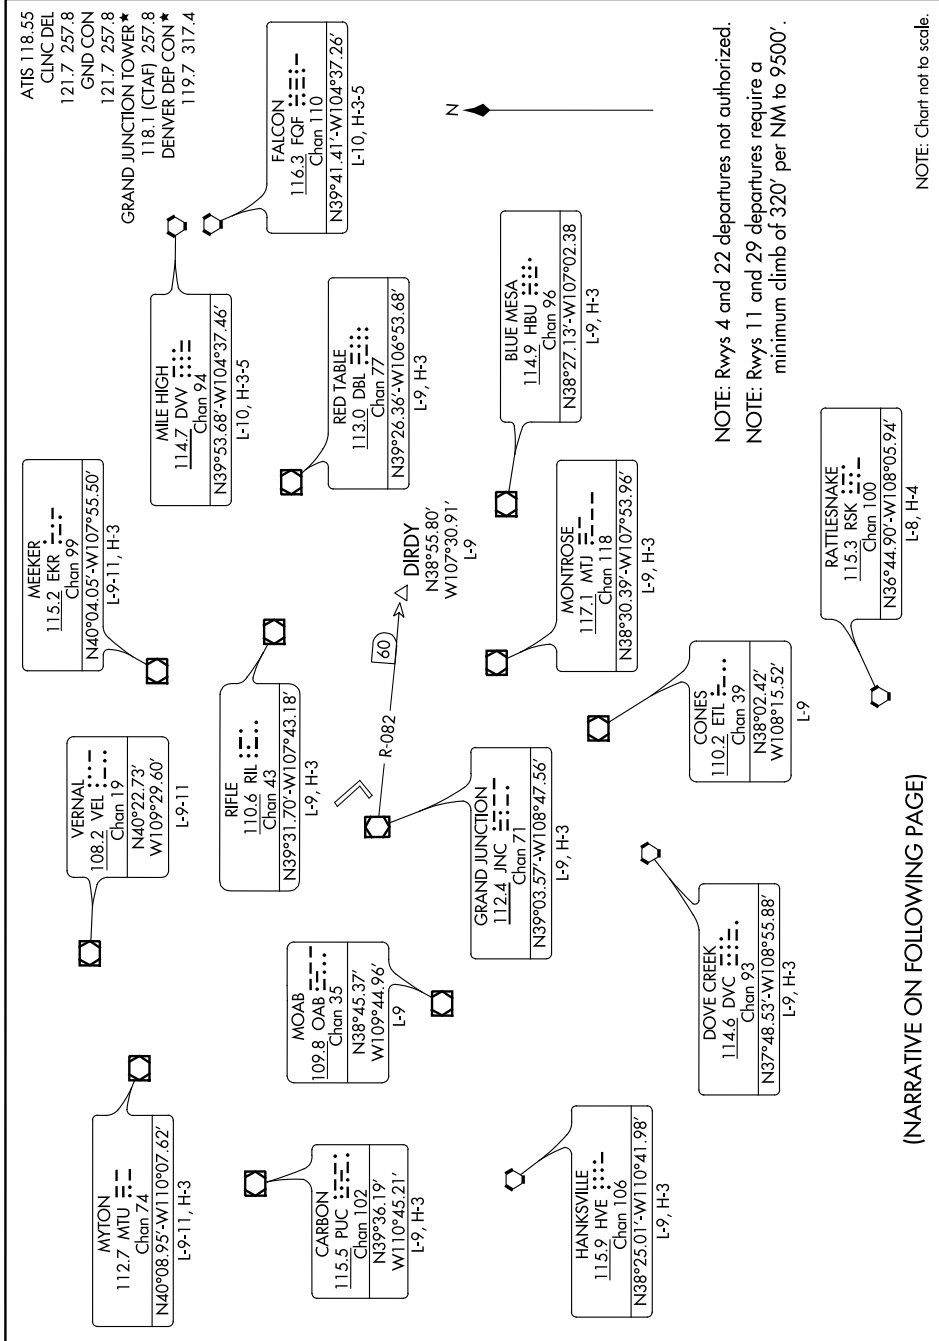

GRAND MESA ONE DEPARTURE

AL-634 (FAA)

GRAND JUNCTION RGNL (GJT)
GRAND JUNCTION, COLORADO

SW-1, 25 FEB 2021 to 25 MAR 2021

NOTE: Rwy 4 and 22 departures not authorized.
NOTE: Rwy 11 and 29 departures require a minimum climb of 320' per NM to 9500'.

(NARRATIVE ON FOLLOWING PAGE)

NOTE: Chart not to scale.

SW-1, 25 FEB 2021 to 25 MAR 2021

GRAND MESA ONE DEPARTURE